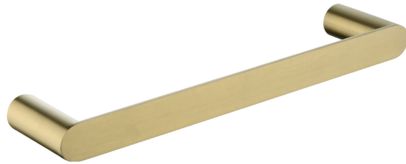

ESPERIA

Brushed Yellow Gold Towel Ring

Cod. **DA-AR53.01**
300 mm, Chrome

Cod. **DA-AR53.02**
300 mm, Black

Cod. **DA-AR53.04**
300 mm, Black

Cod. **DA-AR53.05**
300 mm, Brushed Nickel

Cod. **DA-AR53.06**
300 mm, Gun Metal Grey

· TECHNICAL DRAWING ·

· SPECIFICATIONS ·

Material: Durable 304 Stainless Steel
Advanced rust proofing, aesthetic and well-designed

For detailed information, please see our website www.dellarte.us

Legal disclaimer: The details provided by this technical file have an informational purpose, thus no contractual value. To obtain further information about the materials and the installation, please contact one of our sales advisors. DELL'ARTE Pty Ltd. reserves the right to modify or delete any information regarding its products. Weights, measurements and colours may be subject to small variations.