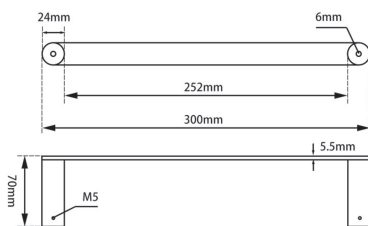

· TECHNICAL DRAWING ·

· SPECIFICATIONS ·

Material: Durable 304 Stainless Steel
Advanced rust proofing, aesthetic and well-designed

For detailed information, please see our website www.dellarte.us

Legal disclaimer: The details provided by this technical file have an informational purpose, thus no contractual value. To obtain further information about the materials and the installation, please contact one of our sales advisors. DELL'ARTE Pty Ltd. reserves the right to modify or delete any information regarding its products. Weights, measurements and colours may be subject to small variations.