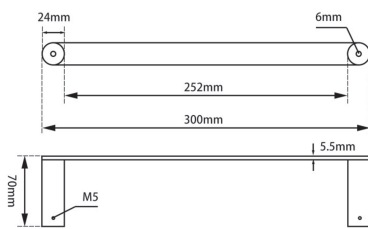

ESPERIA

Chrome Towel Ring

Cod. **DA-AR53.01**
300 mm, Chrome

Cod. **DA-AR53.02**
300 mm, Black

Cod. **DA-AR53.04**
300 mm, Black

Cod. **DA-AR53.05**
300 mm, Brushed Nickel

Cod. **DA-AR53.06**
300 mm, Gun Metal Grey

· TECHNICAL DRAWING ·

· SPECIFICATIONS ·

Material: Durable 304 Stainless Steel
Advanced rust proofing, aesthetic and well-designed

For detailed information, please see our website www.dellarte.us

Legal disclaimer: The details provided by this technical file have an informational purpose, thus no contractual value. To obtain further information about the materials and the installation, please contact one of our sales advisors. DELL'ARTE Pty Ltd. reserves the right to modify or delete any information regarding its products. Weights, measurements and colours may be subject to small variations.