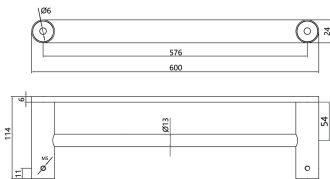

ESPERIA

Gun Metal Grey Double Towel Rail

Cod. **DA-AR52.01**
600 mm, Chrome

Cod. **DA-AR52.02**
600 mm, Black

Cod. **DA-AR52.03**
600 mm, Black & Chrome

Cod. **DA-AR52.04**
600 mm, Brushed Yellow Gold

Cod. **DA-AR52.05**
600 mm, Brushed Nickel

Cod. **DA-AR52.06**
600 mm, Gun Metal Grey

• TECHNICAL DRAWING •

• SPECIFICATIONS •

Material: Durable 304 Stainless Steel, advanced rust proofing, esthetic and well-designed