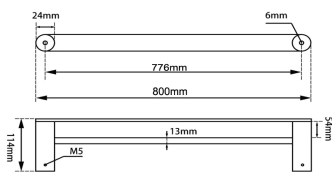

ESPERIA

Gun Metal Grey Double Towel Rail

Cod. **DA-AR52-8.01**
800 mm, Chrome

Cod. **DA-AR52-8.02**
800 mm, Black

Cod. **DA-AR52-8.03**
800mm, Black & Chrome

Cod. **DA-AR52-8.04**
800 mm, Brushed Yellow Gold

Cod. **DA-AR52-8.05**
800 mm, Brushed Nickel

Cod. **DA-AR52-8.06**
800 mm, Gun Metal Grey

· TECHNICAL DRAWING ·

· SPECIFICATIONS ·

Material: Durable 304 Stainless Steel, advanced rust proofing, aesthetic and well-designed