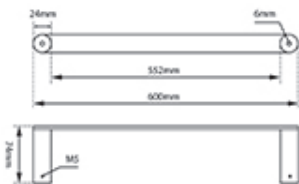

ESPERIA

Gun Metal Grey Single Towel Rail

Cod. **DA-AR51.01**
600 mm, Chrome

Cod. **DA-AR51.02**
600 mm, Black

Cod. **DA-AR51.03**
600mm, Black & Chrome

Cod. **DA-AR51.04**
600 mm, Brushed Yellow Gold

Cod. **DA-AR51.05**
600 mm, Brushed Nickel

Cod. **DA-AR51.06**
600 mm, Gun Metal Grey

· TECHNICAL DRAWING ·

· SPECIFICATIONS ·

Material: Durable 304 Stainless Steel, advanced rust proofing, aesthetic and well-designed

For detailed information, please see our website www.dellarte.us