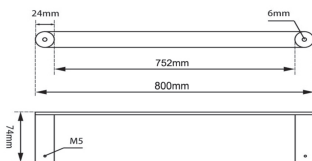

ESPERIA

Gun Metal Grey Single Towel Rail

Cod. **DA-AR51-8.01**
800 mm, Chrome

Cod. **DA-AR51-8.02**
800 mm, Black

Cod. **DA-AR51-8.03**
800 mm, Black & Chrome

Cod. **DA-AR51-8.04**
800 mm, Brushed Yellow Gold

Cod. **DA-AR51-8.05**
800 mm, Brushed Nickel

Cod. **DA-AR51-8.06**
800 mm, Gun Metal Grey

• TECHNICAL DRAWING •

• SPECIFICATIONS •

Material: Durable 304 Stainless Steel, advanced rust proofing, aesthetic and well-designed