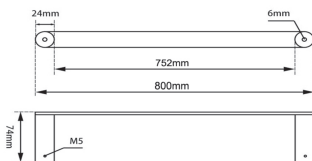

ESPERIA

Brushed Yellow Gold Single Towel Rail

Cod. **DA-AR51-8.01**
800 mm, Chrome

Cod. **DA-AR51-8.02**
800 mm, Black

Cod. **DA-AR51-8.03**
800 mm, Black & Chrome

Cod. **DA-AR51-8.04**
800 mm, Brushed Yellow Gold

Cod. **DA-AR51-8.05**
800 mm, Brushed Nickel

Cod. **DA-AR51-8.06**
800 mm, Gun Metal Grey

• TECHNICAL DRAWING •

• SPECIFICATIONS •

Material: Durable 304 Stainless Steel, advanced rust proofing, aesthetic and well-designed