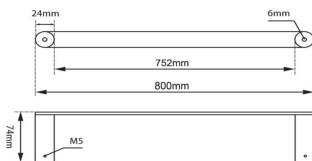

ESPERIA

Matte Black & Chrome Single Towel Rail

Cod. **DA-AR51-8.01**
800 mm, Chrome

Cod. **DA-AR51-8.02**
800 mm, Black

Cod. **DA-AR51-8.03**
800 mm, Black & Chrome

Cod. **DA-AR51-8.04**
800 mm, Brushed Yellow Gold

Cod. **DA-AR51-8.05**
800 mm, Brushed Nickel

Cod. **DA-AR51-8.06**
800 mm, Gun Metal Grey

• TECHNICAL DRAWING •

• SPECIFICATIONS •

Material: Durable 304 Stainless Steel, advanced rust proofing, aesthetic and well-designed