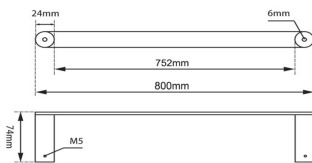

· TECHNICAL DRAWING ·

· SPECIFICATIONS ·

Material: Durable 304 Stainless Steel, advanced rust proofing, aesthetic and well-designed

For detailed information, please see our website www.dellarte.us

Legal disclaimer: The details provided by this technical file have an informational purpose, thus no contractual value. To obtain further information about the materials and the installation, please contact one of our sales advisors. DELL'ARTE Pty Ltd. reserves the right to modify or delete any information regarding its products. Weights, measurements and colours may be subject to small variations.

The copyright of this Fact Sheet, all content, graphic design and codes belongs to DELL'ARTE Pty Ltd. and therefore, reproduction, distribution, public communication, transformation or any other activity that can be done with the contents or even quoting the sources, without written consent is prohibited by DELL'ARTE Pty Ltd. All trade names, trademarks and distinctive signs of any kind on this Fact Sheet are property of their owners and are protected by law.