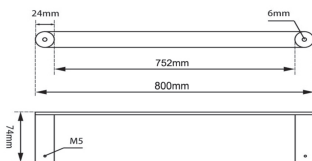

ESPERIA

Chrome Single Towel Rail

Cod. **DA-AR51-8.01**
800 mm, Chrome

Cod. **DA-AR51-8.02**
800 mm, Black

Cod. **DA-AR51-8.03**
800 mm, Black & Chrome

Cod. **DA-AR51-8.04**
800 mm, Brushed Yellow Gold

Cod. **DA-AR51-8.05**
800 mm, Brushed Nickel

Cod. **DA-AR51-8.06**
800 mm, Gun Metal Grey

• TECHNICAL DRAWING •

• SPECIFICATIONS •

Material: Durable 304 Stainless Steel, advanced rust proofing, aesthetic and well-designed

For detailed information, please see our website www.dellarte.us