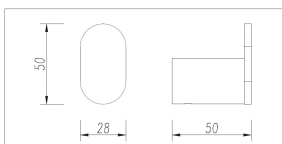

### High Gloss Black Round Robe Hook

Cod. **DA-AR27.01**  
8 × 8 × 6.5 cm, Chrome

Cod. **DA-AR27.02**  
8 × 8 × 6.5 cm, Black

Cod. **DA-AR27.03**  
8 × 8 × 6.5 cm, Black & Chrome

Cod. **DA-AR27.04**  
8 × 8 × 6.5 cm, Brushed Yellow Gold

Cod. **DA-AR27.05**  
8 × 8 × 6.5 cm, Brushed Nickel

Cod. **DA-AR27.06**  
8 × 8 × 6.5 cm, Gun Metal Grey

Cod. **DA-AR27.10**  
8 × 8 × 6.5 cm, High Gloss Black

#### · TECHNICAL DRAWING ·