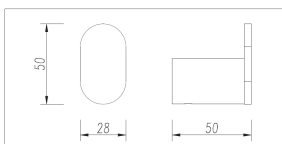

Cod. **DA-AR27.05**
8 × 8 × 6.5 cm, Brushed Nickel

Cod. **DA-AR27.06**
8 × 8 × 6.5 cm, Gun Metal Grey

Cod. **DA-AR27.10**
8 × 8 × 6.5 cm, High Gloss Black

· TECHNICAL DRAWING ·

· SPECIFICATIONS ·

Material: Durable solid brass, advanced rust proofing, aesthetic and well-designed