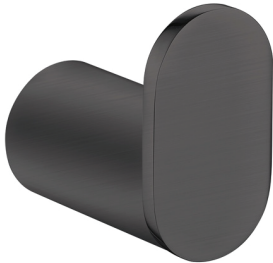

ESPERIA

Gun Metal Grey Round Robe Hook

Cod. **DA-AR27.01**
8 × 8 × 6.5 cm, Chrome

Cod. **DA-AR27.02**
8 × 8 × 6.5 cm, Black

Cod. **DA-AR27.03**
8 × 8 × 6.5 cm, Black & Chrome

Cod. **DA-AR27.04**
8 × 8 × 6.5 cm, Brushed Yellow Gold

Cod. **DA-AR27.05**
8 × 8 × 6.5 cm, Brushed Nickel

Cod. **DA-AR27.06**
8 × 8 × 6.5 cm, Gun Metal Grey

Cod. **DA-AR27.10**
8 × 8 × 6.5 cm, High Gloss Black

· TECHNICAL DRAWING ·

· SPECIFICATIONS ·

Material: Durable solid brass, advanced rust proofing, aesthetic and well-designed