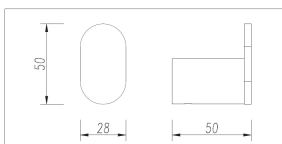

ESPERIA

Brushed Nickel Round Robe Hook

Cod. **DA-AR27.01**
8 × 8 × 6.5 cm, Chrome

Cod. **DA-AR27.02**
8 × 8 × 6.5 cm, Black

Cod. **DA-AR27.03**
8 × 8 × 6.5 cm, Black & Chrome

Cod. **DA-AR27.04**
8 × 8 × 6.5 cm, Brushed Yellow Gold

Cod. **DA-AR27.05**
8 × 8 × 6.5 cm, Brushed Nickel

Cod. **DA-AR27.06**
8 × 8 × 6.5 cm, Gun Metal Grey

Cod. **DA-AR27.10**
8 × 8 × 6.5 cm, High Gloss Black

· TECHNICAL DRAWING ·

· SPECIFICATIONS ·

Material: Durable solid brass, advanced rust proofing, aesthetic and well-designed