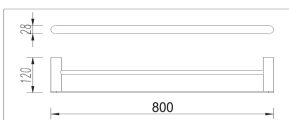

Cod. **DA-AR22-8.05**
800 mm, Brushed Nickel

Cod. **DA-AR22-8.06**
800 mm, Gun Metal Grey

Cod. **DA-AR22-8.10**
800 mm, High Gloss Black

· TECHNICAL DRAWING ·

· SPECIFICATIONS ·

Material: Durable solid brass, advanced rust proofing, aesthetic and well-designed