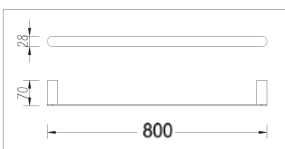

· TECHNICAL DRAWING ·

· SPECIFICATIONS ·

Material: Durable solid brass, advanced rust proofing, aesthetic and well-designed