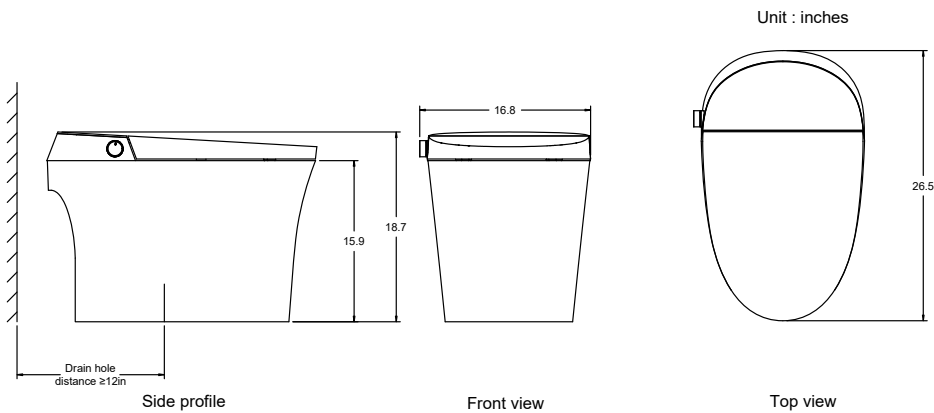

ADF

Australian Designed Faucets

For detailed information, please see our website www.adftapware.us

Legal disclaimer: The details provided by this technical file have an informational purpose, thus no contractual value. To obtain further information about the materials and the installation, please contact one of our sales advisors. ADF SID LLC reserves the right to modify or delete any information regarding its products. Weights, measurements and colours may be subject to small variations.

The copyright of this Fact Sheet, all content, graphic design and codes belongs to ADF SID LLC and therefore, reproduction, distribution, public communication, transformation or any other activity that can be done with the contents or even quoting the sources, without written consent is prohibited by ADF SID LLC All trade names, trademarks and distinctive signs of any kind on this Fact Sheet are property of their owners and are protected by law