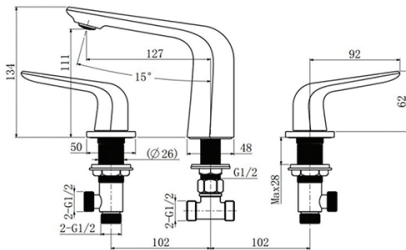

ESPERIA

Chrome 3 Holes Basin Mixer

Cod. **DA-3BT32.01**
30 × 23 × 9 cm, Chrome

· TECHNICAL DRAWING ·

· SPECIFICATIONS ·

Solid brass mixer tap, 3 holes
Water Rating: 4.5L/Min, 6 Star

For detailed information, please see our website www.dellarte.us