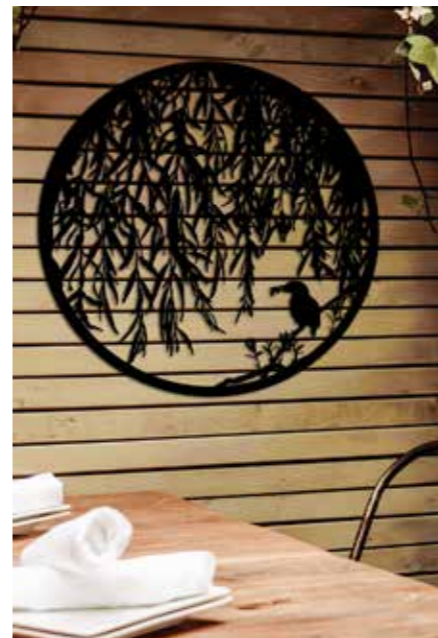

"It's absolutely fantastic, thank you so much. It is absolutely perfect and exactly what I wanted. It's so beautiful. Thank you, thank you." Melanie – Derbyshire

Sizes: 30cm, 50cm, 75cm, 100cm
From: £80 upwards

Wall Art – beautiful art for your home and garden

Intricate hand-drawn work, laser cut in steel, inspired by nature. The perfect finishing touch to your garden walls or in your home.

Useful to know

- Our wall art comes beautifully packaged in plastic-free recyclable cardboard & our own printed tissue.
- UKi designed and made by A Blackbird Sang, from powder-coated steel, suitable for indoors and outdoors.

A Blackbird Sang makes unique work to suit any home