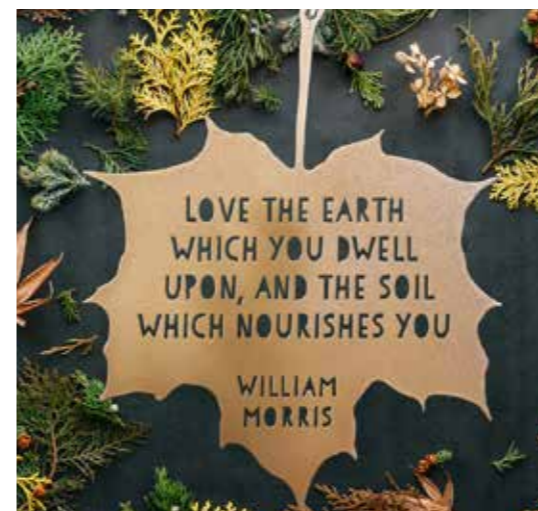

If you have a library...
LEAF03GOLD
£13.00

To plant a garden...
LEAF27GOLD
£13.00

Turn your face to the sun...
LEAF113GOLD
£13.00

The love of gardening...
LEAF21GOLD
£13.00

If you truly love nature...
LEAF45GOLD
£13.00

What is this life...
LEAF71GOLD
£13.00

And though she be but little...
LEAF67GOLD
£13.00

Inspiring quotes for home & garden

Small but important things for our everyday life. They make perfect gifts, and are designed for all year round inspiration. Hang up indoors, fix to a wall, or outside in a garden, from a tree or against a fence.