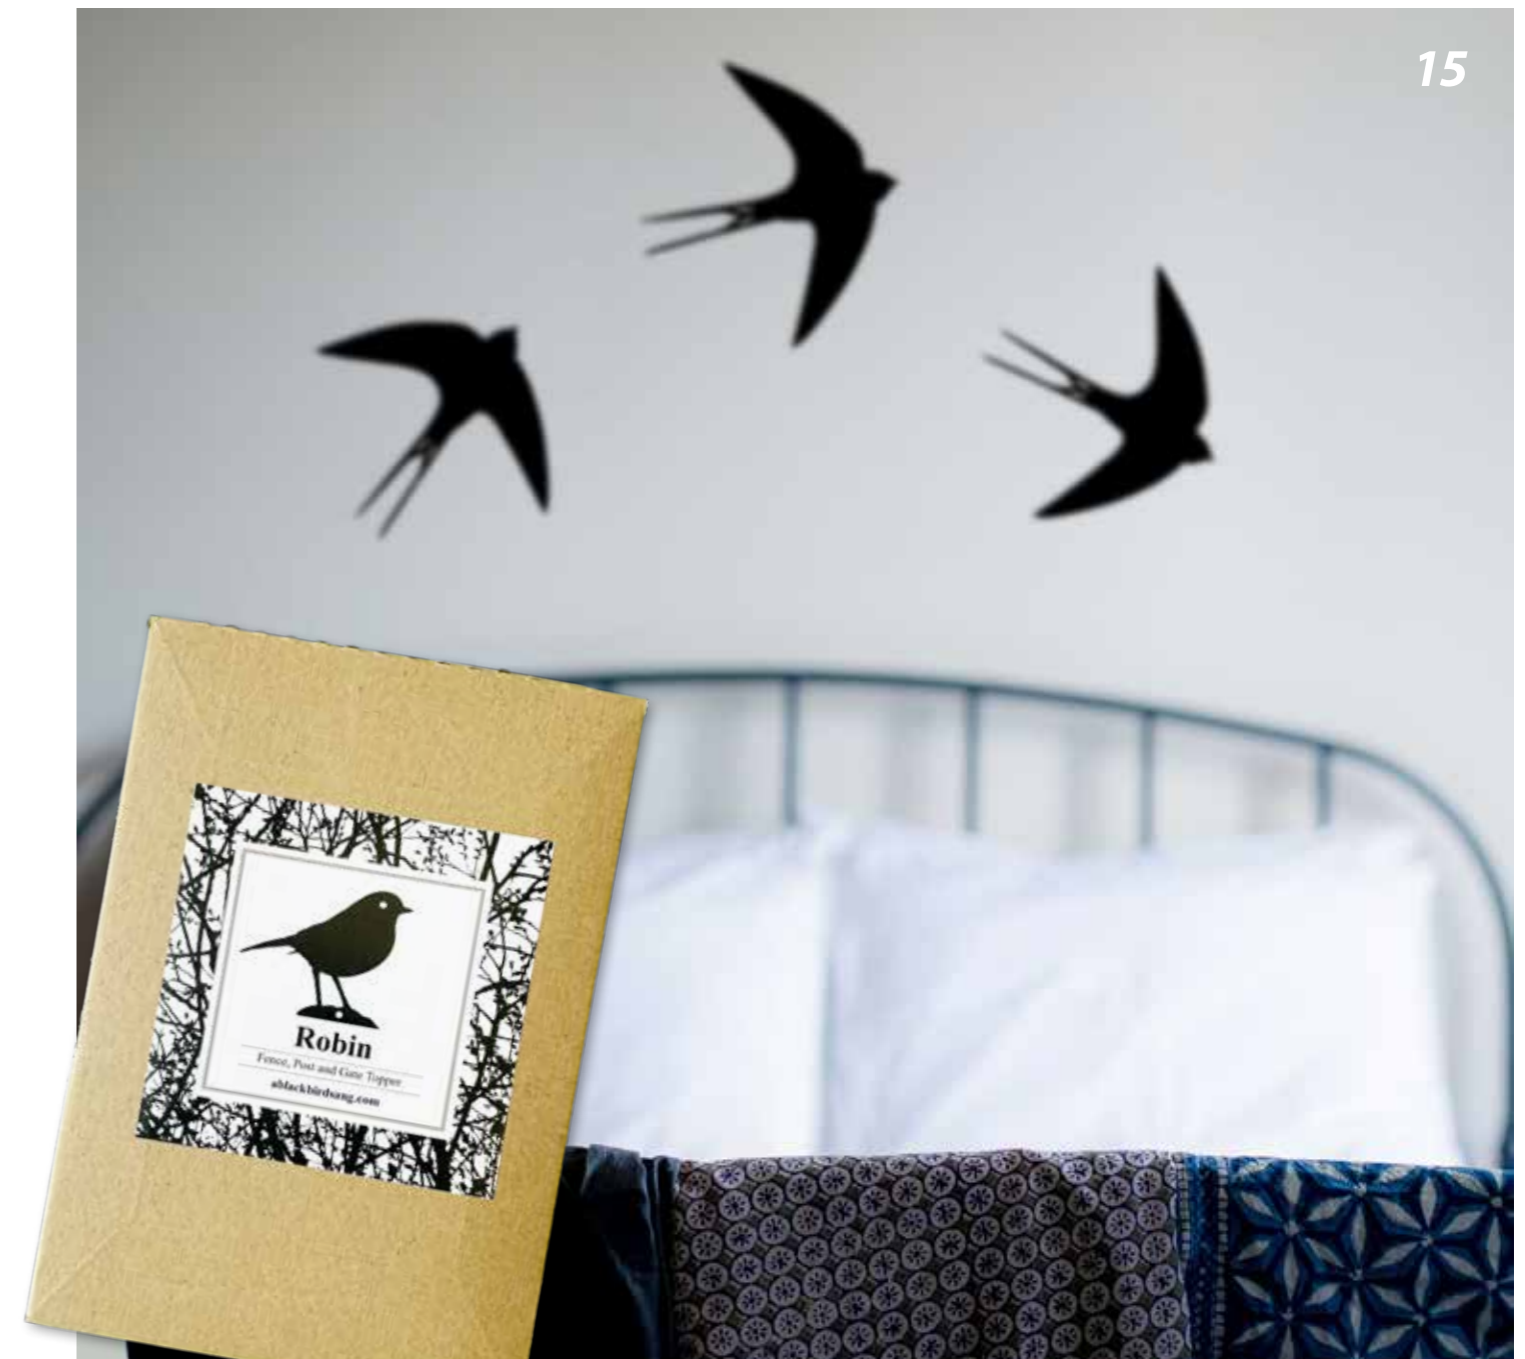

"It's magical to receive something wrapped in this tissue paper." Claire, facebook

Bird silhouettes – inspired by Nature

Life-sized silhouettes of our most loved British birds. They can be screwed to a wall, fence or post. In addition the Swallows and Swifts come with magnets and screws for invisible fixing. A flight of fancy...

Useful to know

- Our bird silhouettes come beautifully packaged in plastic-free recyclable envelopes and our own printed tissue.
- UK designed and made by A Blackbird Sang, from powder-coated steel, suitable for indoors and outdoors.