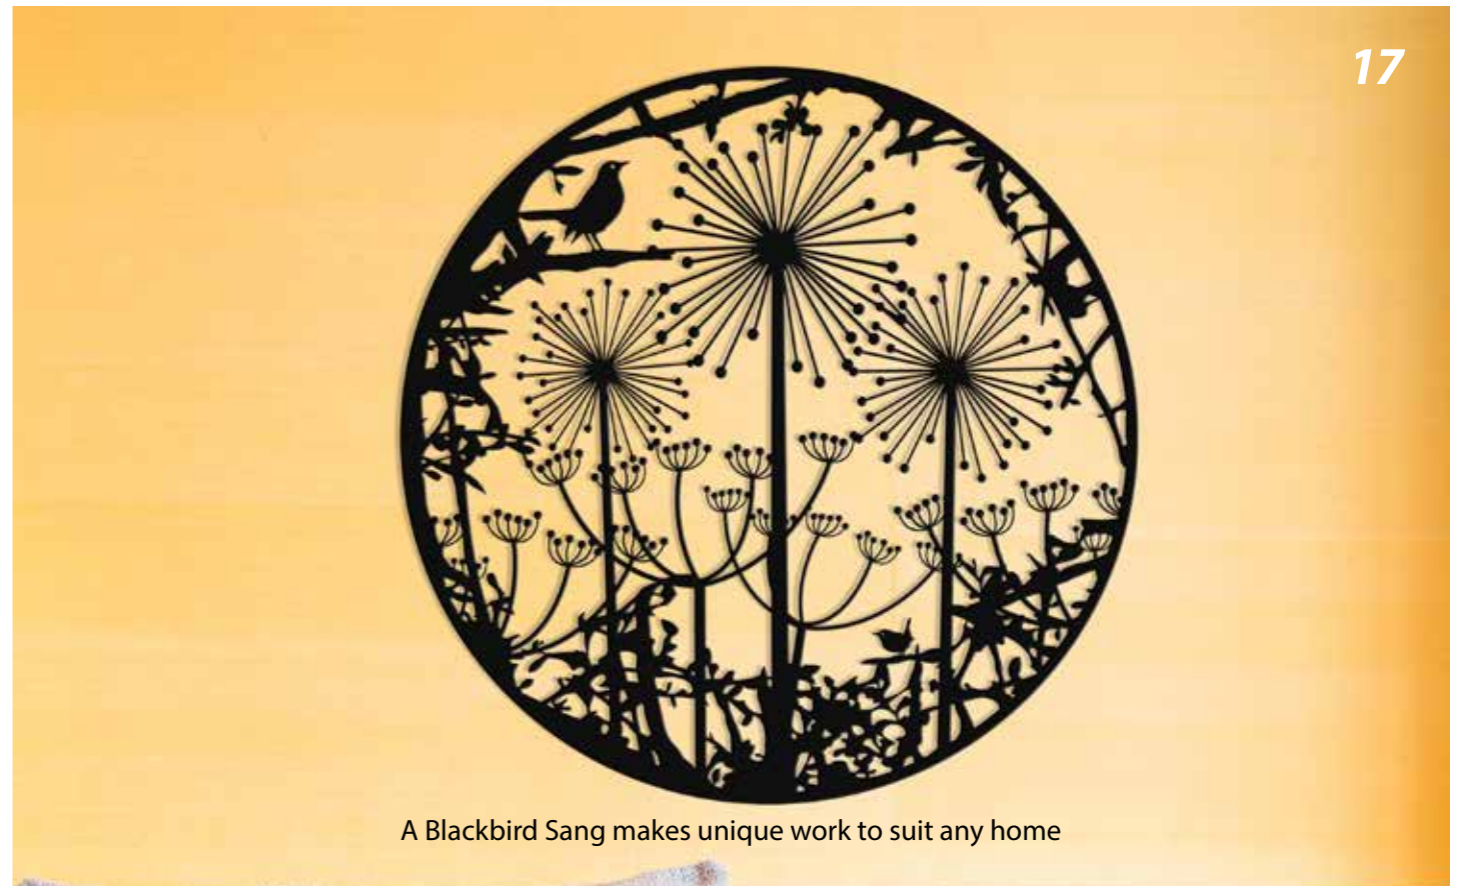

"It's absolutely fantastic, thank you so much. It is absolutely perfect and exactly what I wanted. It's so beautiful. Thank you, thank you." Melanie – Derbyshire

Sizes: 30cm, 50cm, 75cm, 100cm
From: £80 upwards

Wall Art – beautiful art for your home and garden

Intricate hand-drawn work, laser cut in steel, inspired by nature. The perfect finishing touch to your garden walls or in your home.

Useful to know

- Our wall art comes beautifully packaged in plastic-free recyclable cardboard & our own printed tissue.
- UKi designed and made by A Blackbird Sang, from powder-coated steel, suitable for indoors and outdoors.