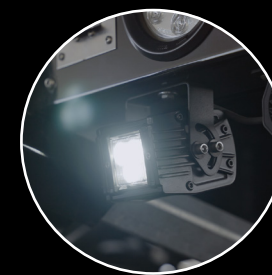

TOMAR ELECTRONICS, INC. • 2100 W. OBISPO AVE GILBERT, AZ 85233 USA • TEL: 800-338-3133 • FAX: 800-688-6627

WILD LAND

NFPA compliant safety package for Wildland Fire Apparatus

SCORPION/BLACK WIDOW

The 970L Scorpion and 970B Black Widow lightbar are the **most rugged lightbars** on the market; the dual color lightbars can switch from warning mode to intense bright white flood lights to illuminate your scene.

SCORPION

BLACK WIDOW

LSTICK TRAFFIC DIRECTOR

With a built-in controller, these self-contained, fully waterproof slim-line modular light-sticks provide **powerful traffic directional** and warning patterns.

TRX SERIES

With the **dual-color mode** the TRX can switch between powerful white flood lights or amber light for fog, dust, snow, rain, or smoke, making the TRX series lightbar **adaptable** to any condition.

REVOLUTION SERIES

The Revolution Series provides **award-winning warning and illumination**. This rugged and versatile light is available in 3 different options.

1. **Revolution Warning** is an NFPA complaint and Triple-K complaint warning light. Which can be **single or dual-mode** to act as additional scene lighting.
2. **Revolution Illumination** provides xtreme scene illumination to make your scenes safe.
3. **Revolution Multifunction (MFR)** is a single light head with dual color capable warning light, and a high intensity tilt down scene light.