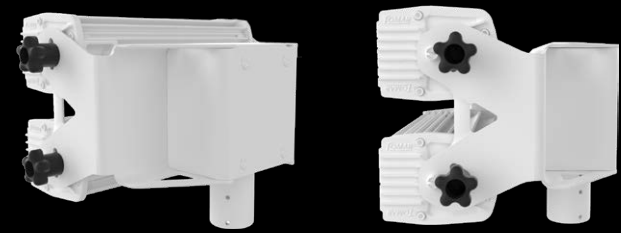

Scene Light Unit Specifications:

- Tough Marine Grade White Painted Coating or Black Powder Coating
- Available with Flood and/or Spot optics
- Low-cost, easy maintenance
- Individual replacement of TRX units and/or modules
- Integrated switching on select models
- 3/4" NPT Thread Mount
- +12-24VDC
- 11" W x 7" H x 8.5" D

Telescoping Pole Specifications:

- Clear anodized aluminum
- Coiled cord w/ (3) 14Ga wires
- Two white aluminum support brackets
- 59" tall with up to 27.5" telescoping height

Fixed Pole Specifications:

- Silver anodized pole or Black anodized pole
- Fixed lengths of: 6", 12", 18", or 24"

- Independently adjustable light beams to maximize the performance of on-scene illumination
- Hybrid TIR Optics direct light where it belongs and greatly reduces stray light
- Hermetically sealed light modules housed in a marine-grade coated extruded housing that are easy to replace and/or repair

Ordering Information

Telescoping pole

Items below signify white. For black, use ASPB prefix (ie- ASPB10SW-PL-FS)

Item	Description
ASP-10SW-PL-FS	Flood top/Spot bottom, switches included, lighthouse assembly and telescoping pole
ASP-10SW-PL-SF	Spot top/Flood bottom, switches included, lighthouse assembly and telescoping pole
ASP-10NSW-PL-FS	Flood top/Spot bottom, no lighthouse switches, lighthouse assembly and telescoping pole
ASP-10NSW-PL-SF	Spot top/Flood bottom, no lighthouse switches, lighthouse assembly and telescoping pole
ASP-10SW-PL-SS	Top/Spot bottom, switches included, lighthouse assembly and telescoping pole
ASP-10SW-PL-FF	Flood top/Flood bottom, switches included, lighthouse assembly and telescoping pole
ASP-10NSW-PL-SS	Spot top/Spot bottom, no lighthouse switches, lighthouse assembly and telescoping pole
ASP-10NSW-PL-FF	Flood top/Flood bottom, no lighthouse switches, lighthouse assembly and telescoping pole