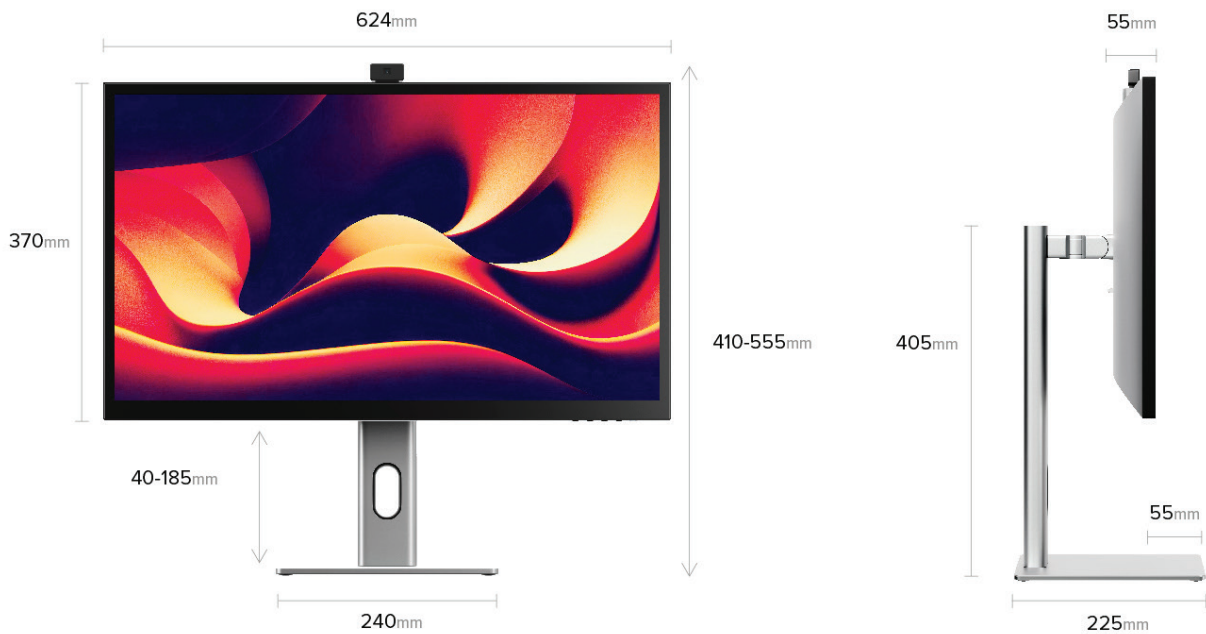

8 Port Mini Hub

- 1 USB-A
- 3 HDMI
- 5 USB-C
- 2 USB-B
- 4 DisplayPort
- 6 Audio Output