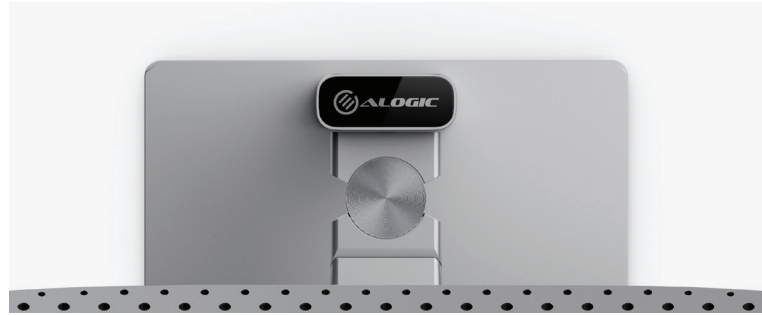

Pivot, Tilt, Swivel

Adjustable stand

Our aluminium stand makes it easy to position Clarity Pro Touch exactly where you need it. Simply raise pivot, tilt and swivel the display for ergonomic comfort. Combined with its 178° viewing angle, Clarity Pro Touch is a versatile inclusion in any workstation.

Landscape or Portrait

switch in seconds

With Clarity Pro Touch's smart rotation sensor, it takes just seconds to switch from landscape to portrait, perfect for editing vertical video, answering emails or monitoring a livestream. When you're done, switching back is just as easy.