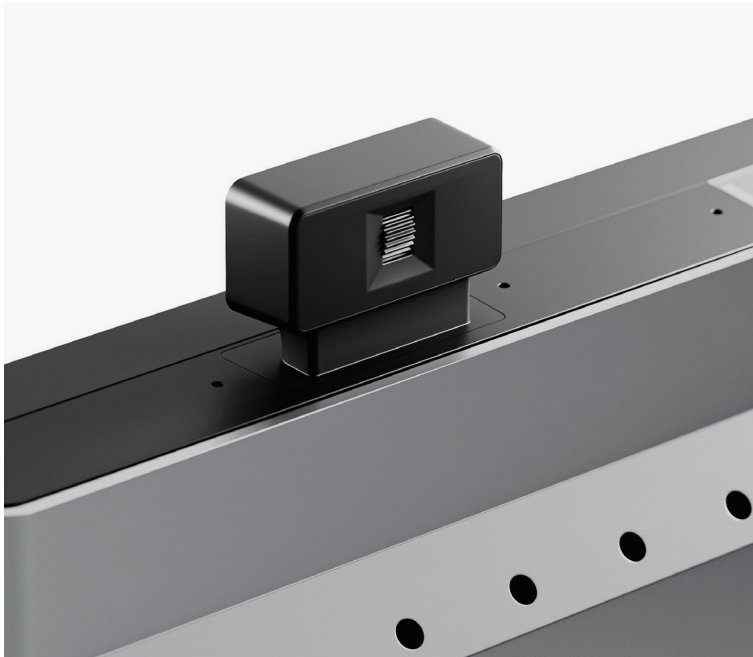

8MP Auto-Retracting Webcam

Look stunning, but only when you want to with our smart webcam. It automatically sides up when you need it and disappears when you don't, protecting your privacy. Adjusting your framing is easy with its rear dial, perfect for multi-user workstations.

Unrivalled 4K Touchscreen

Get hands on with your work using Clarity Pro Touch's 10-point ultra-thin One Glass Solution (OGS) touchscreen. Navigate your project with the same intuitive touch controls as your phone, trackpad or tablet.