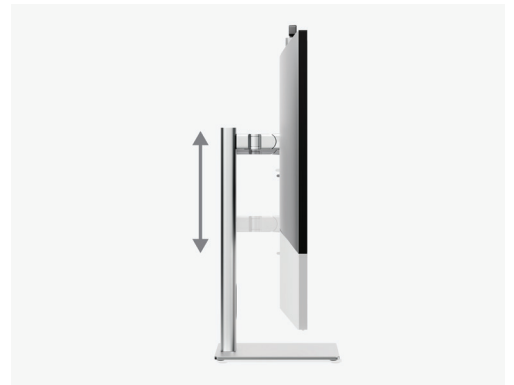

## Pivot, Tilt, Swivel

### Adjustable stand

Our aluminium stand makes it easy to position Clarity Pro Touch exactly where you need it. Simply raise pivot, tilt and swivel the display for ergonomic comfort. Combined with its 178° viewing angle, Clarity Pro Touch is a versatile inclusion in any workstation.