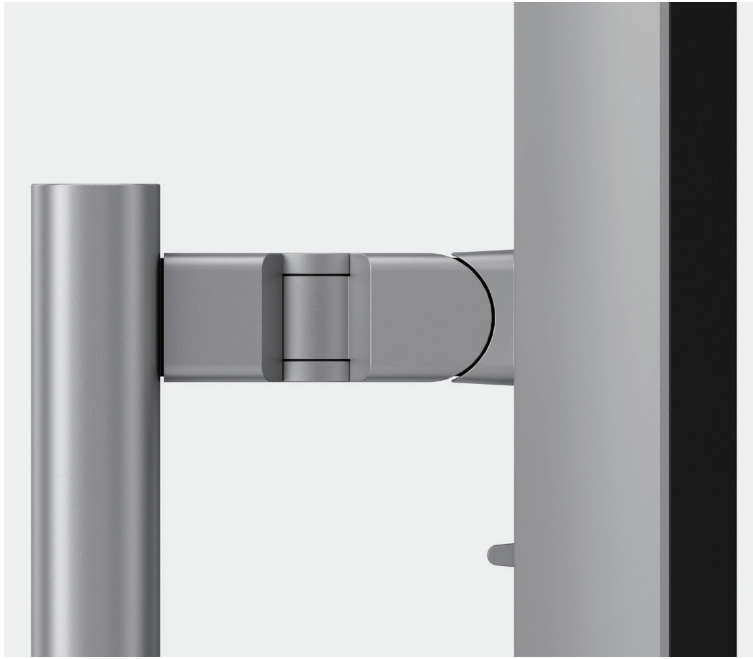

Pivot, Tilt, Swivel

Adjustable stand

Our aluminium stand makes it easy to position Clarity Pro Touch exactly where you need it. Simply raise pivot, tilt and swivel the display for ergonomic comfort. Combined with its 178° viewing angle, Clarity Pro Touch is a versatile inclusion in any workstation.

Landscape or Portrait

switch in seconds

With Clarity Pro Touch's smart rotation sensor, it takes just seconds to switch from landscape to portrait, perfect for editing vertical video, answering emails or monitoring a livestream. When you're done, switching back is just as easy.