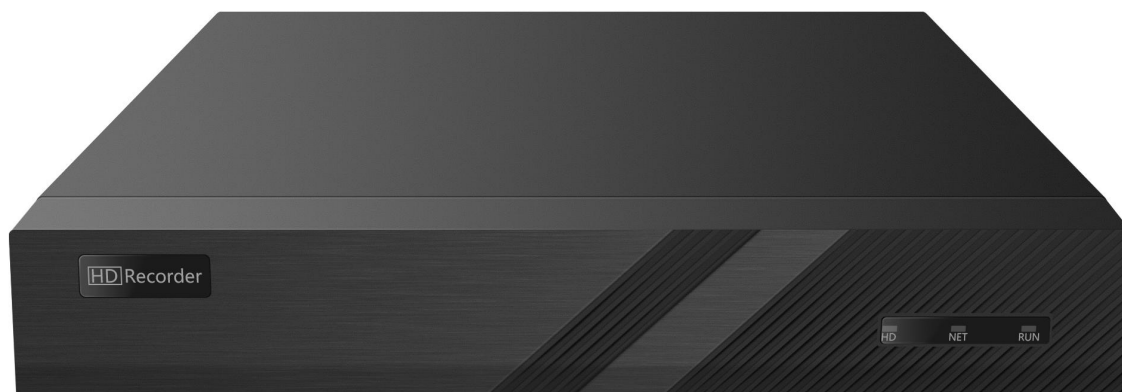

Network Video Recorder

NVR3108-P8

Key Features

- Support Ultra 265/H.265/H.264 video formats
- 8-channel input
- Support mainstream cameras of ONVIF conformance(Profile S, Profile G, Profile T) and RTSP protocols
- Support 1-ch HDMI, 1-ch VGA,HDMI at up 4K(3840x2160) resolution
- HDMI and VGA simultaneous output
- Up to 8MP resolution recording
- 1 SATA HDD up to 8 TB
- Support cloud upgrade

Specifications

Model	NVR3108-P8
Video/Audio Input	
IP Video Input	8-ch
Two-way Audio Input	1-ch, RCA
Network	
Incoming Bandwidth	80Mbps

Outgoing Bandwidth	64Mbps
Remote Users	128
Protocols	TCP/IP, P2P, UPnP, NTP, DHCP, PPPoE, HTTP, HTTPS, DNS, DDNS, SNMP, SMTP
Browser	IE(IE10/11) for Windows Firefox (version 52.0 and above) for Windows Chrome(version 45 and above) for Windows Edge(version 79 and above) for Windows
Video/Audio Output	
HDMI/VGA Output	HDMI:3840x2160/30Hz,1920x1080p/60Hz, 1920x1080p/50Hz, 1600x1200/60Hz, 1280x1024/60Hz, 1280x720/60Hz, 1024x768/60Hz
	VGA:1920x1080p/60Hz, 1920x1080p/50Hz, 1600x1200/60Hz, 1280x1024/60Hz, 1280x720/60Hz, 1024x768/60Hz
Recording Resolution	4K/5MP/4MP/3MP/1080p/960p/720p/D1/2CIF/CIF
Audio Output	1-ch, RCA
Audio Compression	G.711A, G.711U
Synchronous Playback	8-ch
Liveview display	1/4/6/8/9
Corridor Mode Screen	3/4/5/7/9
Snapshot	
FTP/Schedule/Event Snapshot	4-ch snapshot, up to D1 resolution
Decoding	
Decoding format	Ultra 265/H.265/H.264
Liveview/Playback	4K/5MP/4MP/3MP/1080p/960p/720p/D1/2CIF/CIF
Capability	2 x 4k@30, 3 x 5MP@30, 4 x 4MP@30, 5 x 3MP@30,8 x 1080p@30
Hard Disk	
SATA	1 SATA interface
Capacity	Up to 8TB for each disk (The maximum HDD capacity varies with environment temperature)
Smart	
VCA Detection by Camera	Intrusion Detection, Cross Line Detection, Enter Area, Leave Area, Defocus Detection, Scene Change Detection, Object Left Behind, Object Removed, Auto Tracking, Ultra Motion Detection(UMD)