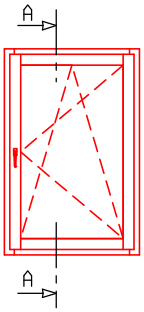

RAGGI: ESTERNI R-3 ; INTERNI R-1,5

Sistema Compol-13
EURONORM

Aria	12mm
Sp. Telaio:	68-78-80mm
Sp. Anta:	68-78-80mm
Ferramenta Scostamento	13mm

This drawing is the property of FREUD spa and must not be handed over to, copied or used by any third party without prior consent of FREUD spa

RAGGI: ESTERNI R-3 ; INTERNI R-1,5

freud[®]

Sistema Compol-13
EURONORM

Aria 12mm
Sp. Telaio: 68-78-80mm
Sp. Anta: 68-78-80mm
Ferramenta Scostamento 13mm

Programma Serramenti Standard ST12M

VARIANTE

CLASSIC

ROUND