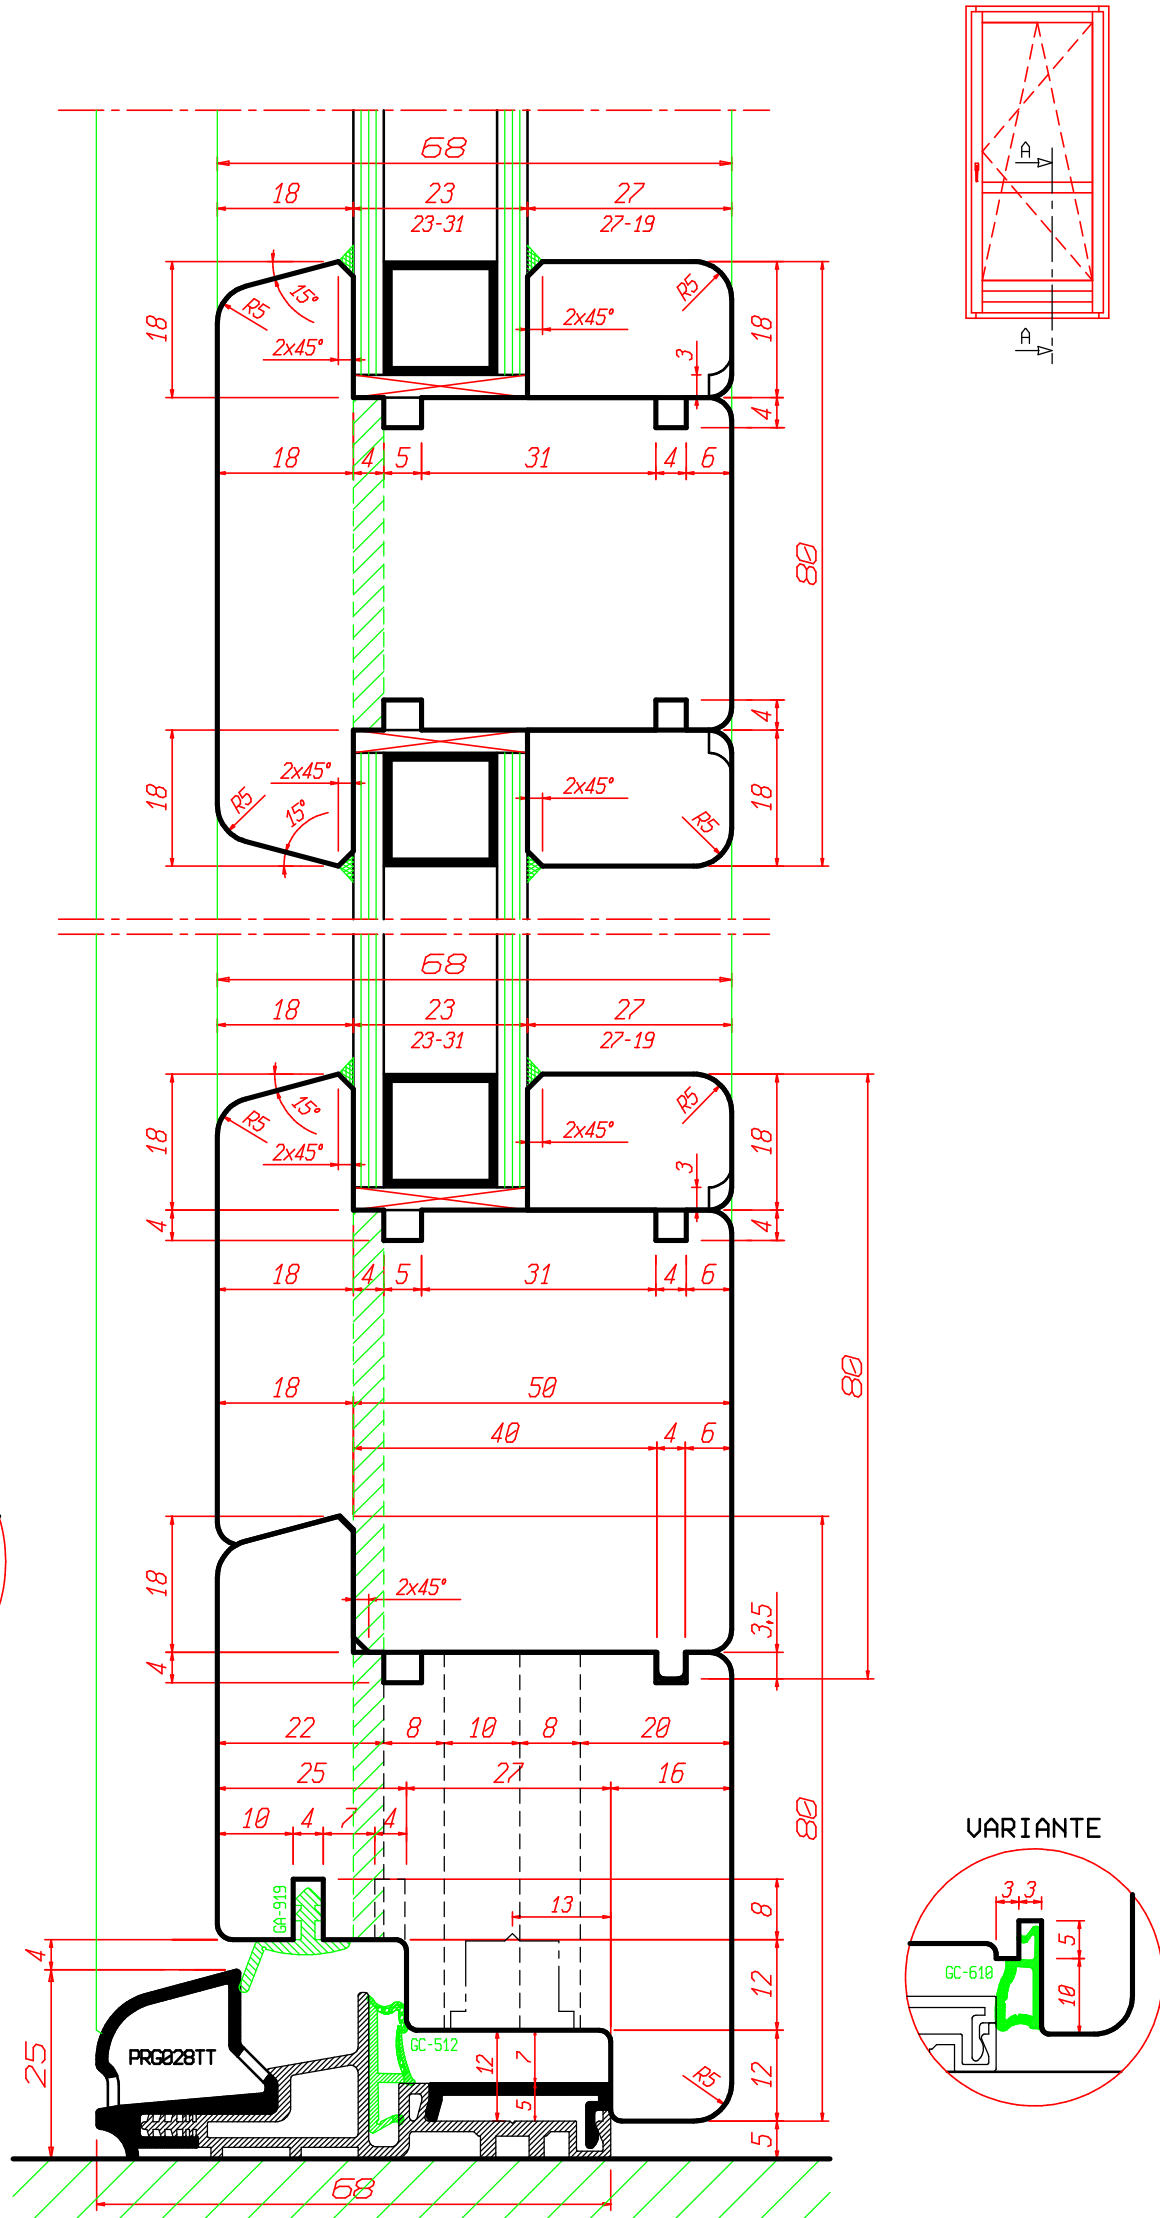

Programma Serramenti Standard ST12M

RAGGI: ESTERNI R-3 ; INTERNI R-1,5

freud[®]

Sistema Compol-13
EURONORM

Aria 12mm
Sp. Telaio: 68-78-80mm
Sp. Anta: 68-78-80mm
Ferramenta Scostamento 13mm

Programma Serramenti Standard ST12M

RAGGI: ESTERNI R-3 ; INTERNI R-1,5

Sistema Compol-13
EURONORM

Aria	12mm
Sp. Telaio:	68-78-80mm
Sp. Anta:	68-78-80mm
Ferramenta Scostamento	13mm

This drawing is the property of FREUD spa and must not be handed over to, copied or used by any third party without prior consent of FREUD spa