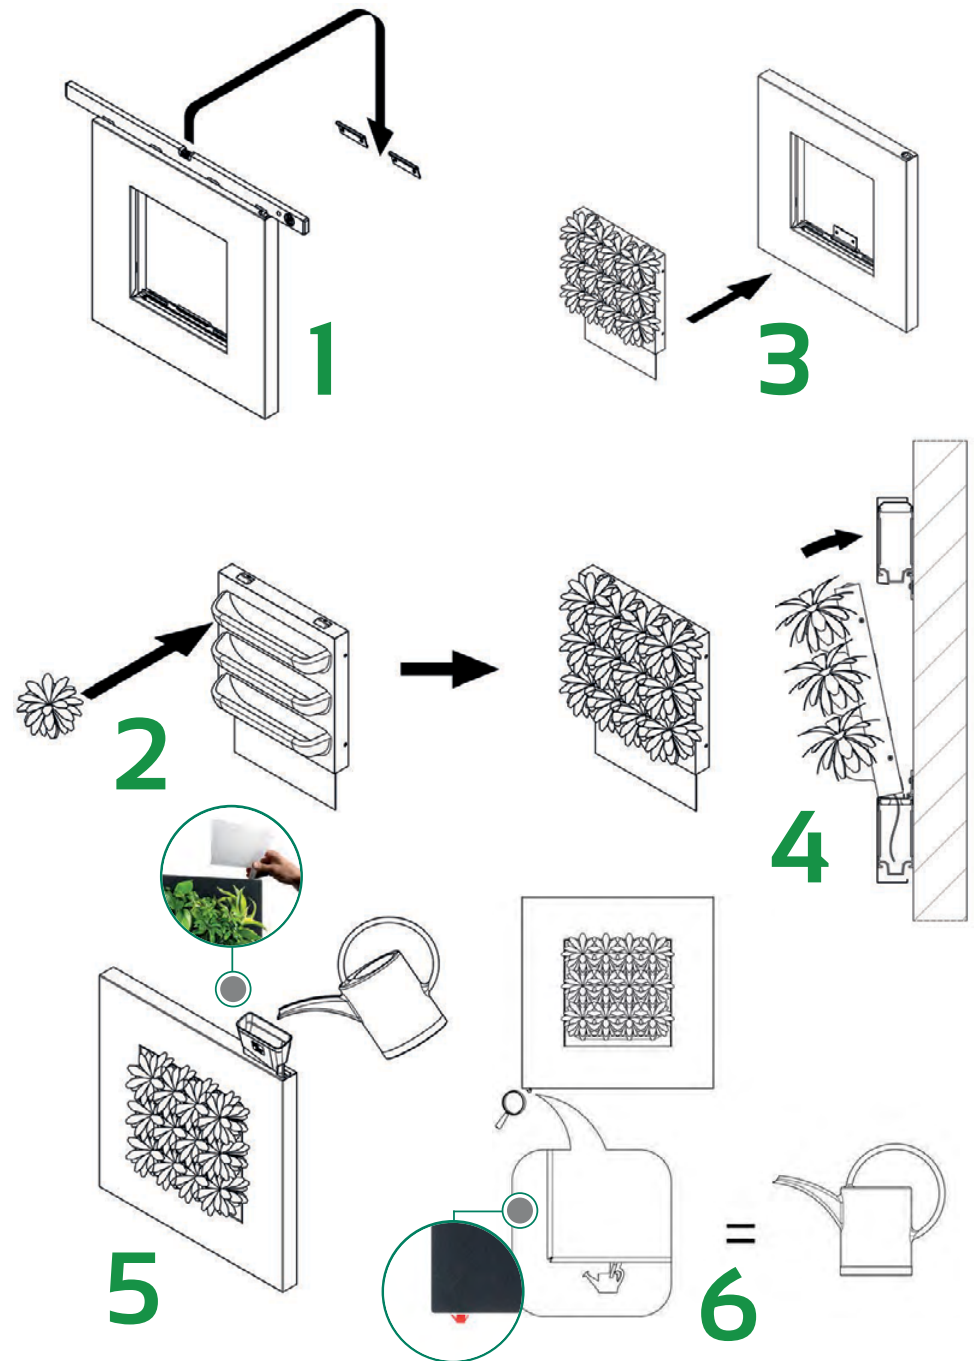

Sound-dampening effects

Lowers stress levels

LIVEPICTURE 1

LIVEPICTURE 4

LIVEPICTURE 2

LIVEPICTURE 3

SPECIFICATIONS

Product	Dimensions (w x h x d)	Number of cassettes	Weight (empty)	Volume (in litres)
LivePicture 1	72 × 72 × 7 cm	1	12.0 kg	14 liter
LivePicture 2	112 × 72 × 7 cm	2	16.6 kg	19 liter
LivePicture 3	152 × 72 × 7 cm	3	21.1 kg	24 liter
LivePicture 4	192 × 72 × 7 cm	4	25.5 kg	29 liter

AVAILABLE COLOURS

WHITE BLACK CUSTOM

The LivePicture is available in white (RAL 9003) and black (RAL 9004) as a standard and can be supplied in any RAL colour on request.

INSTALLATION & MAINTENANCE

For installing the LivePicture, a level, pencil, and drill are required. All mounting materials are supplied. The LivePicture comes with instructions and can be easily mounted on a vertical surface with a few screws. The slots of the removable plant cassettes can be planted according to your own preference and taste. The choice of plants is dependent on the location where the LivePicture is placed. Have a look at our PlantGuide on our website for tips.

WATERING

Due to the low maintenance system, the plants stay beautiful and lively for many years. The water reservoir is sufficient to provide the plants with water for 4-6 weeks. The LivePicture can be installed in any desired location since no electricity or pump is required. The empty indicator indicates when the water reservoir needs to be filled with water. The capillary action of the plant cassettes provides the plants with the right amount of water. The frame can be cleaned with a soft microfibre cloth and mild soap. The use of aggressive cleaning products is not recommended.

PRUNING

Pruning of the plants in the cassettes can be done throughout the year. By pruning the dead or unhealthy parts, new growth is stimulated. The planting becomes more compact, fuller and retains its fresh appearance.