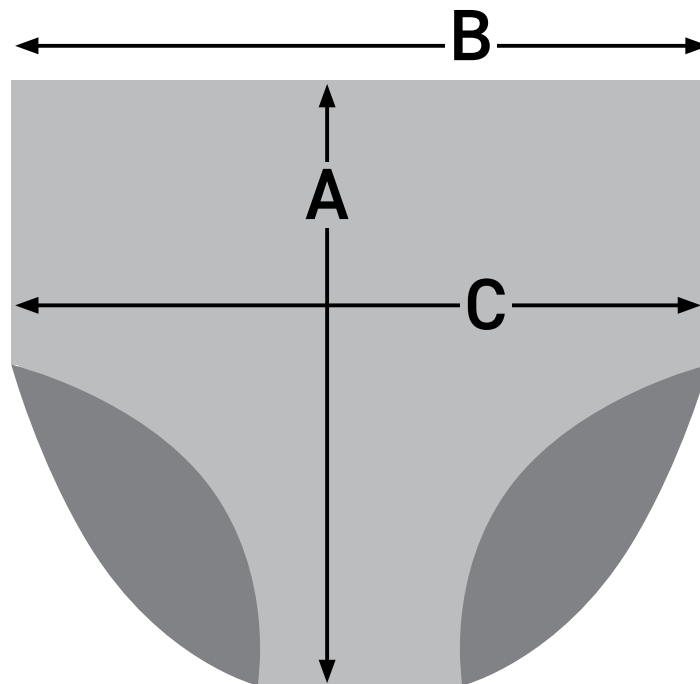

SIZING CHART: FULL BRIEFS

Garment measurements (cm)	16/18	20/22	24/26	28/30	32/34	36/38	40/42	44/46	48/50
A LENGTH (CM)	41	43	45	47	49	51	53	55	57
B WAIST (CM)	83	91	99	107	118	123	129	136	140
C HIP (CM)	106	110	116	118	124	126	132	139	144