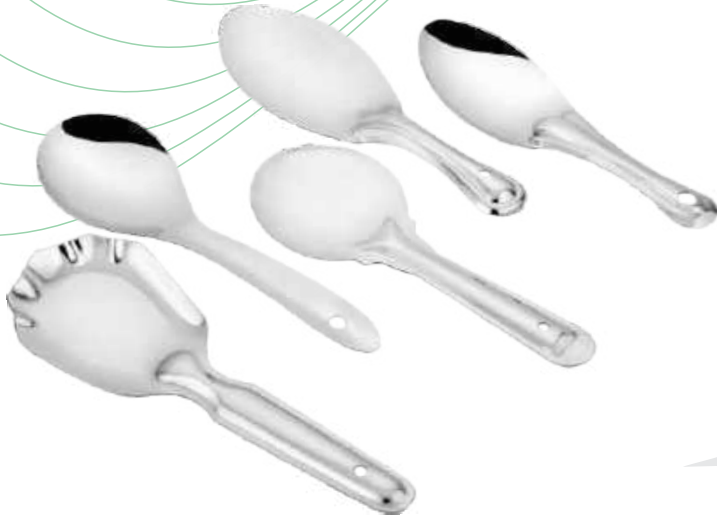

SIGMA SERVING SPOON

Item name	Qty.	Item Code
Oval Panja No. 1	1	9291
Oval Panja No. 2	1	9292
Round Panja	1	9293
Oyster Rice	1	9294
Multi Server	1	9295

SIGMA GHEE

Item name	Qty.	Item Code
Ghee No. 1	1	9211
Ghee No. 2	1	9212