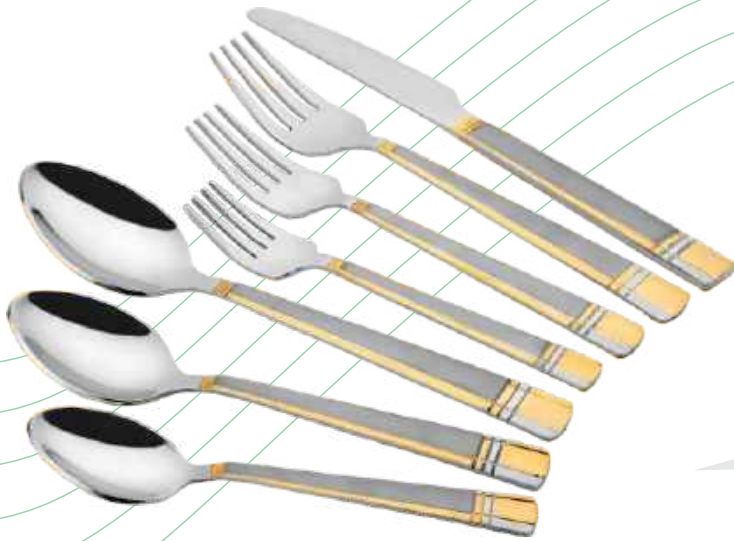

MAZE GOLD PLATED

Item name	Qty.	Item Code
Tea Spoon	6	8881
Tea Fork	6	8882
Baby Spoon	6	8883
Baby Fork	6	8884
Dessert Spoon	6	8885
Dessert Fork	6	8886
Knife	2	8889

NECKLACE GOLD PLATED

Item name	Qty.	Item Code
Coffee Spoon	6	8837
Tea Spoon	6	8831
Fruit Fork	6	8843
Baby Spoon	6	8833
Baby Fork	6	8834
Dessert Spoon	6	8835
Dessert Fork	6	8836
Soda Spoon	6	8841
Knife	2	8839
Service Spoon	2	8840

WALNUT GOLD PLATED

Item name	Qty.	Item Code
Ice Cream	6	8287
Tea Spoon	6	8281
Tea Fork	6	8282
Baby Spoon	6	8283
Baby Fork	6	8284
Dessert Spoon	6	8285
Dessert Fork	6	8286
Knife	2	8289