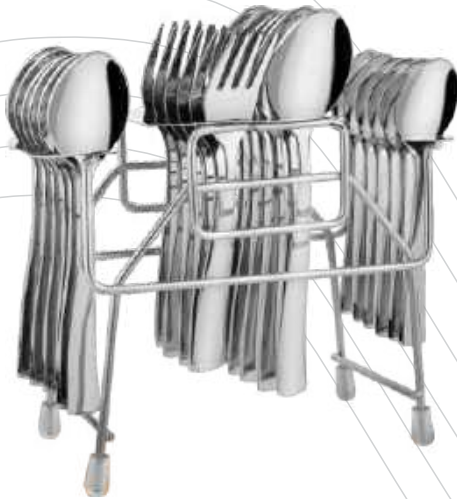

OASIS

Item name	Qty.	Item Code
Silver Series	24	9551-9560
Gold Series	24	9561-9570
Platinum Series	24	9571-9580