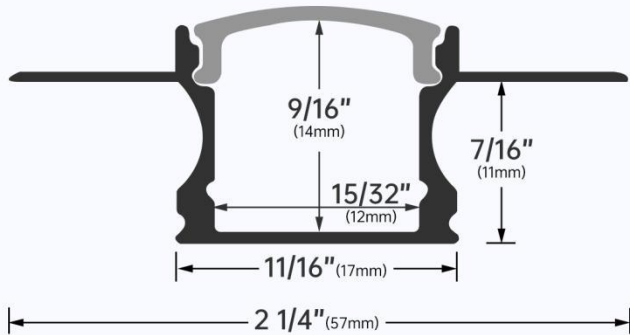

U117 - Recessed