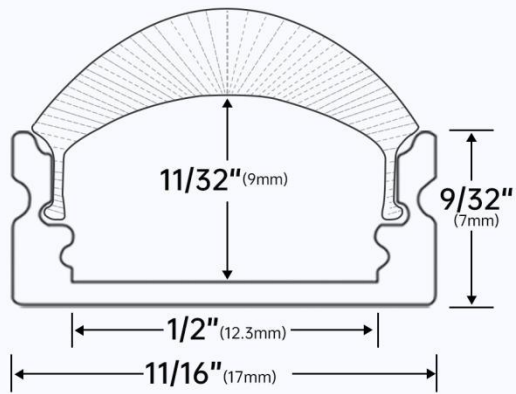

U107 - Thicker diffuser