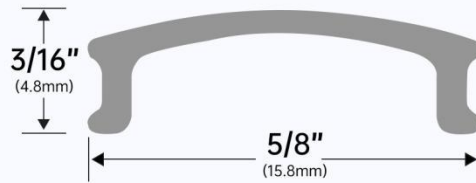

LC03 - Fit LED channels U1SW/U101/U117

U1SW