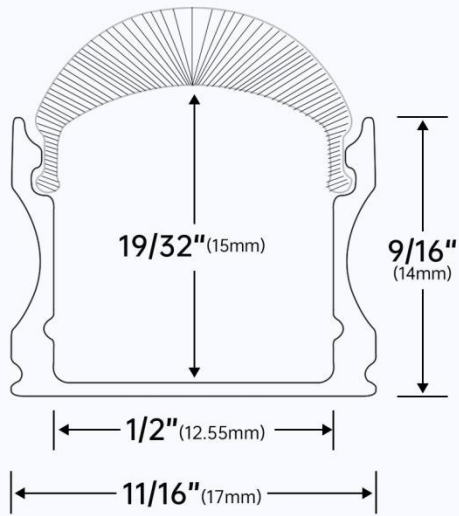

### ● Specification

Length: 3.3ft  
For LED strip width < 13mm (1/2")

U106 WW

Silver LED channel with milky white cover

U106 BW

Black LED channel with milky white cover

U106 BB

Black LED channel with smoky black cover

## U107 - Thicker diffuser

- Diffuse light

- Specification

Length: 3.3ft

For LED strip width < 12mm ( $15/32''$ )

U107 WW

Silver LED channel with milky white cover

U107 BW

## U108 - Deeper & Thicker diffuser

- Best spotless effect

- Specification

Length: 3.3ft / 6.6ft

For LED strip width <  $12\text{mm}$  ( $15/32''$ )

Fit LED strip density  $\geq 60$  LEDs/m

U108 WW

Silver LED channel with milky white cover