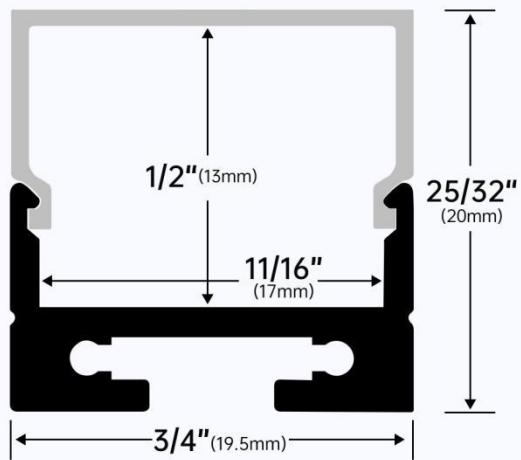

U116 - Hanging