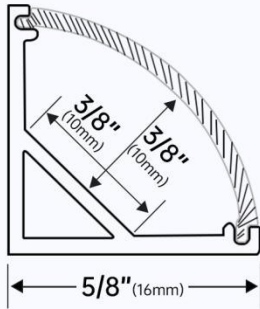

2

V-shape LED aluminum channels

V1SW V-shape & Classic

- 90° corner installation
- Slim design
- High brightness
- Low-budget