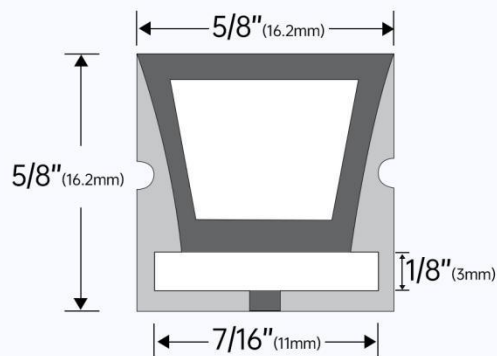

USC4 - Deepened