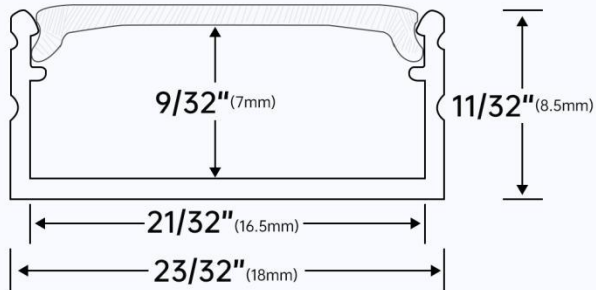

U102 - Wide channel