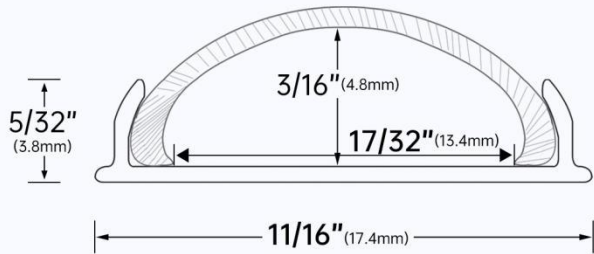

U106 - Bendable