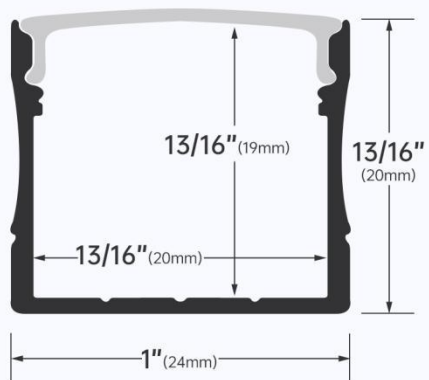

U118 - Large size