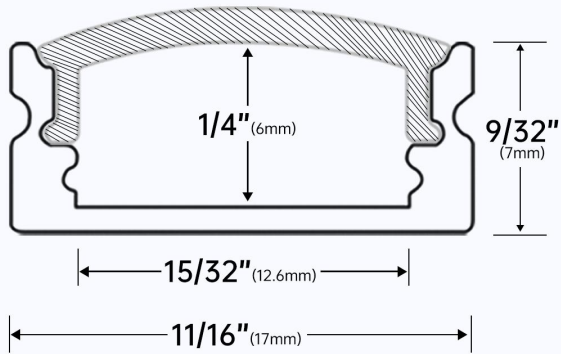

1

U-shape LED aluminum channels

U1SW - General type