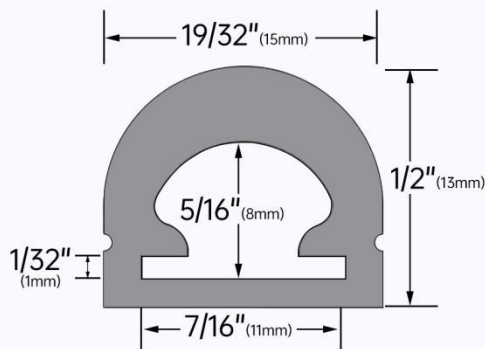

USC2 - Curved