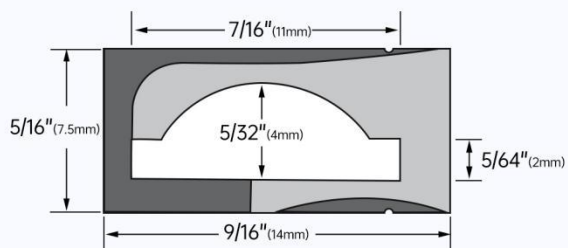

USC5 - Lateral

- Side lighting
- Flexible & Easy DIY
- IP67 waterproof

● Specification

Length: 16.5ft (5m)

For LED strip width < 10mm ($3/8''$)