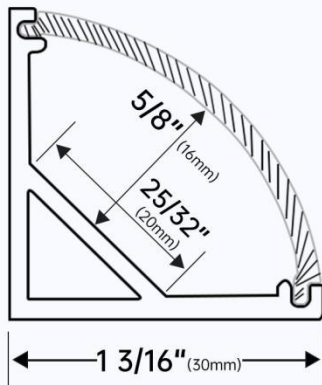

V101 V-shape & Widened