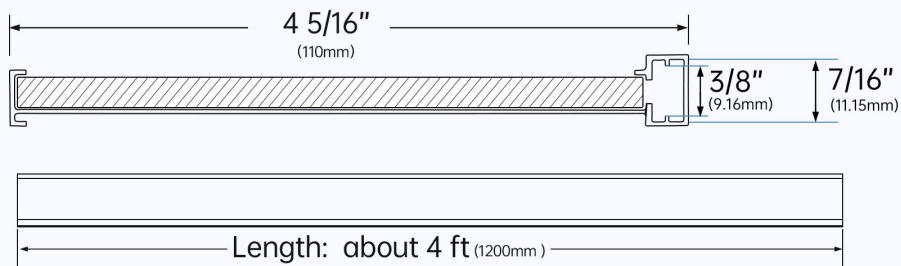

LC31 - 4" Wide panel

Aluminum channel with acrylic panel

- Easy DIY
- Colorful mood light
- Spotless neon effect

● Specification

Length: 4ft

For LED strip width < 8mm (5/16")

Fit LED strip density ≥ 96 LEDs/m