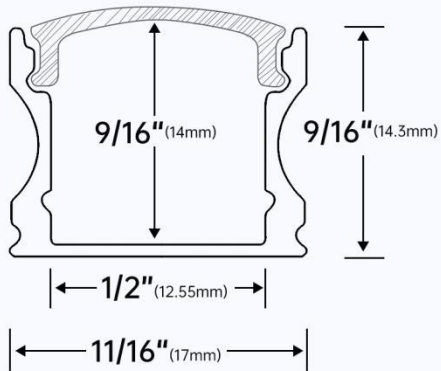

U101 - Deep channel