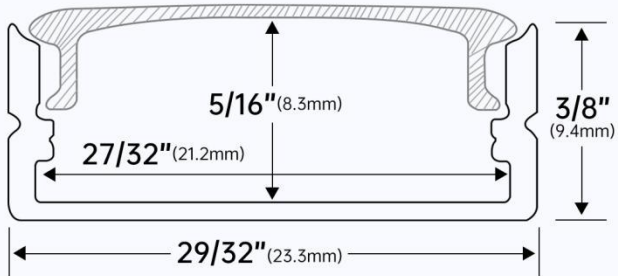

## U105 - Double row

- Accommodate two LED strips
- High brightness
- Specification

Length: 3.3ft  
For LED strip width <  $20\text{mm}$  ( $25/32''$ )

U105 WW

Silver LED channel with milky white cover