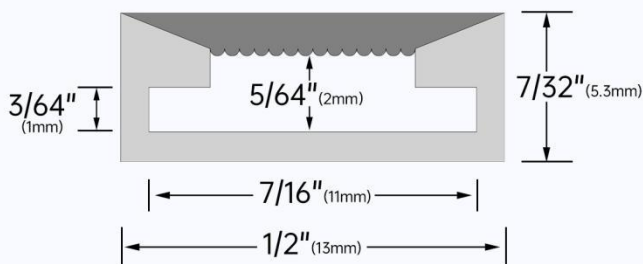

USC1 - Shallow