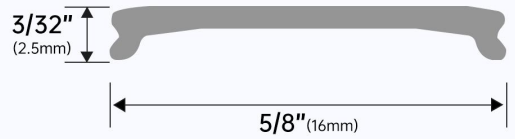

LC22 - Fit LED channels U102/U103

U102