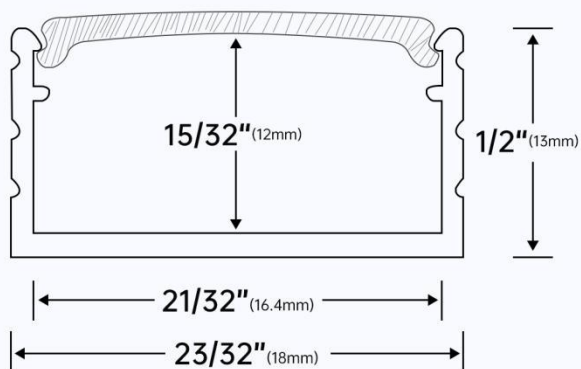

U103 - Wide & deep channel