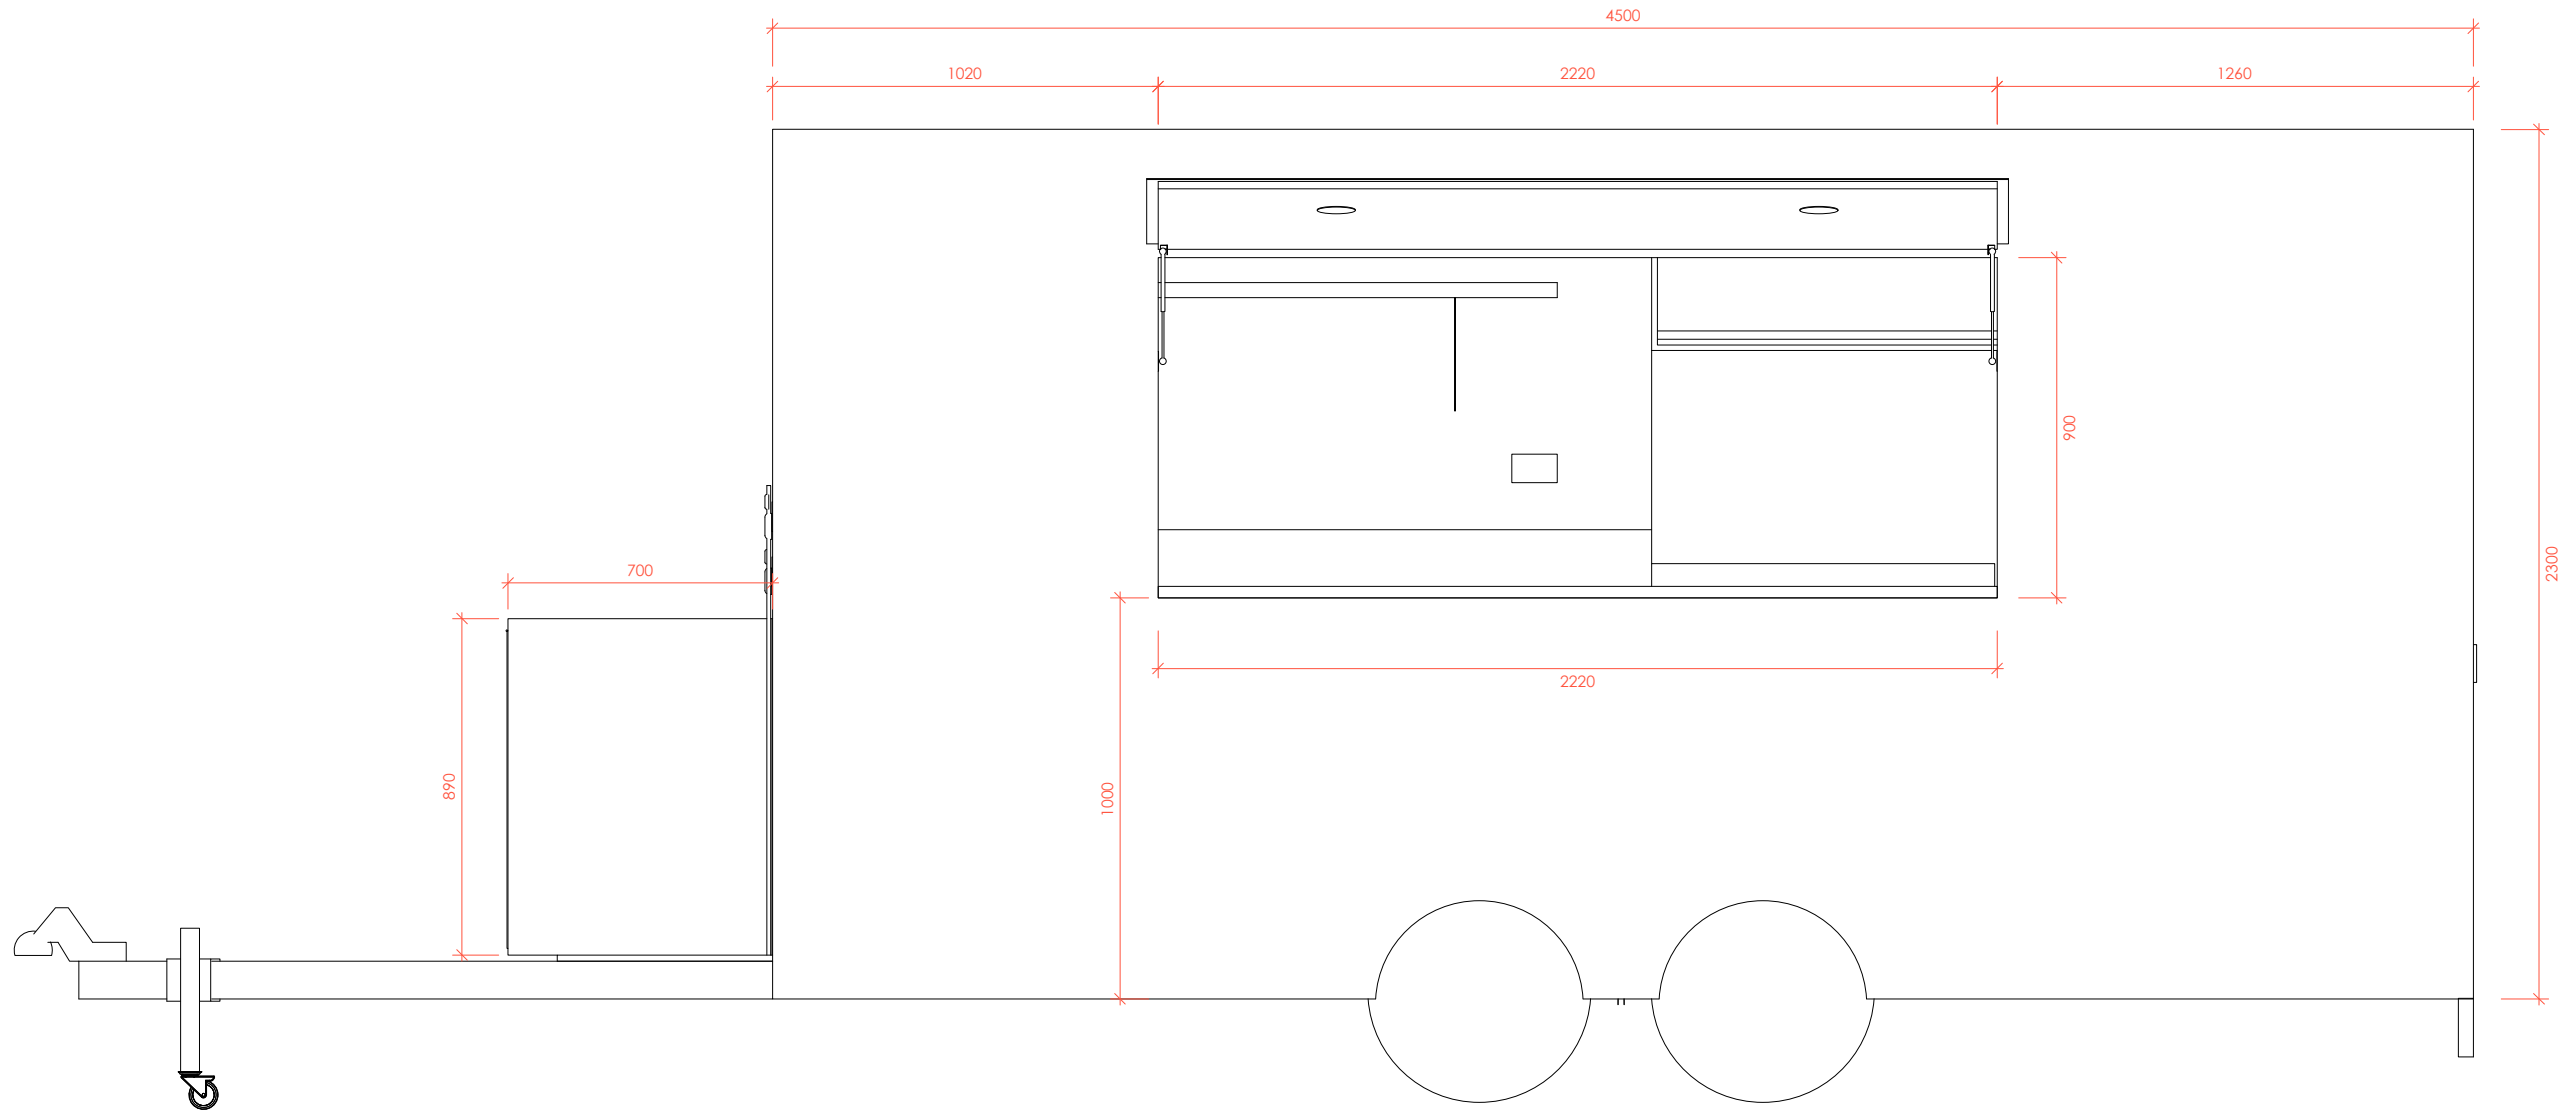

4500MM_FOOD_TRAILER

ELEVATION_VIEW_VISABLE_LINES

SIDE ELEVATION

1 - ELEVATION

NOTE: ALL SCALES SHOWN FOR PRINT @A3

ARTWORK COPYRIGHT
This artwork has been produced by and is the sole and exclusive property of My Coffee Van who reserves the rights of reproduction of construction in any form whatsoever and to whom this design must be returned forthwith upon demand. The receipt by you of this design shall be evidence of your acceptance of these conditions.
COPYRIGHTS ALL RIGHTS RESERVED