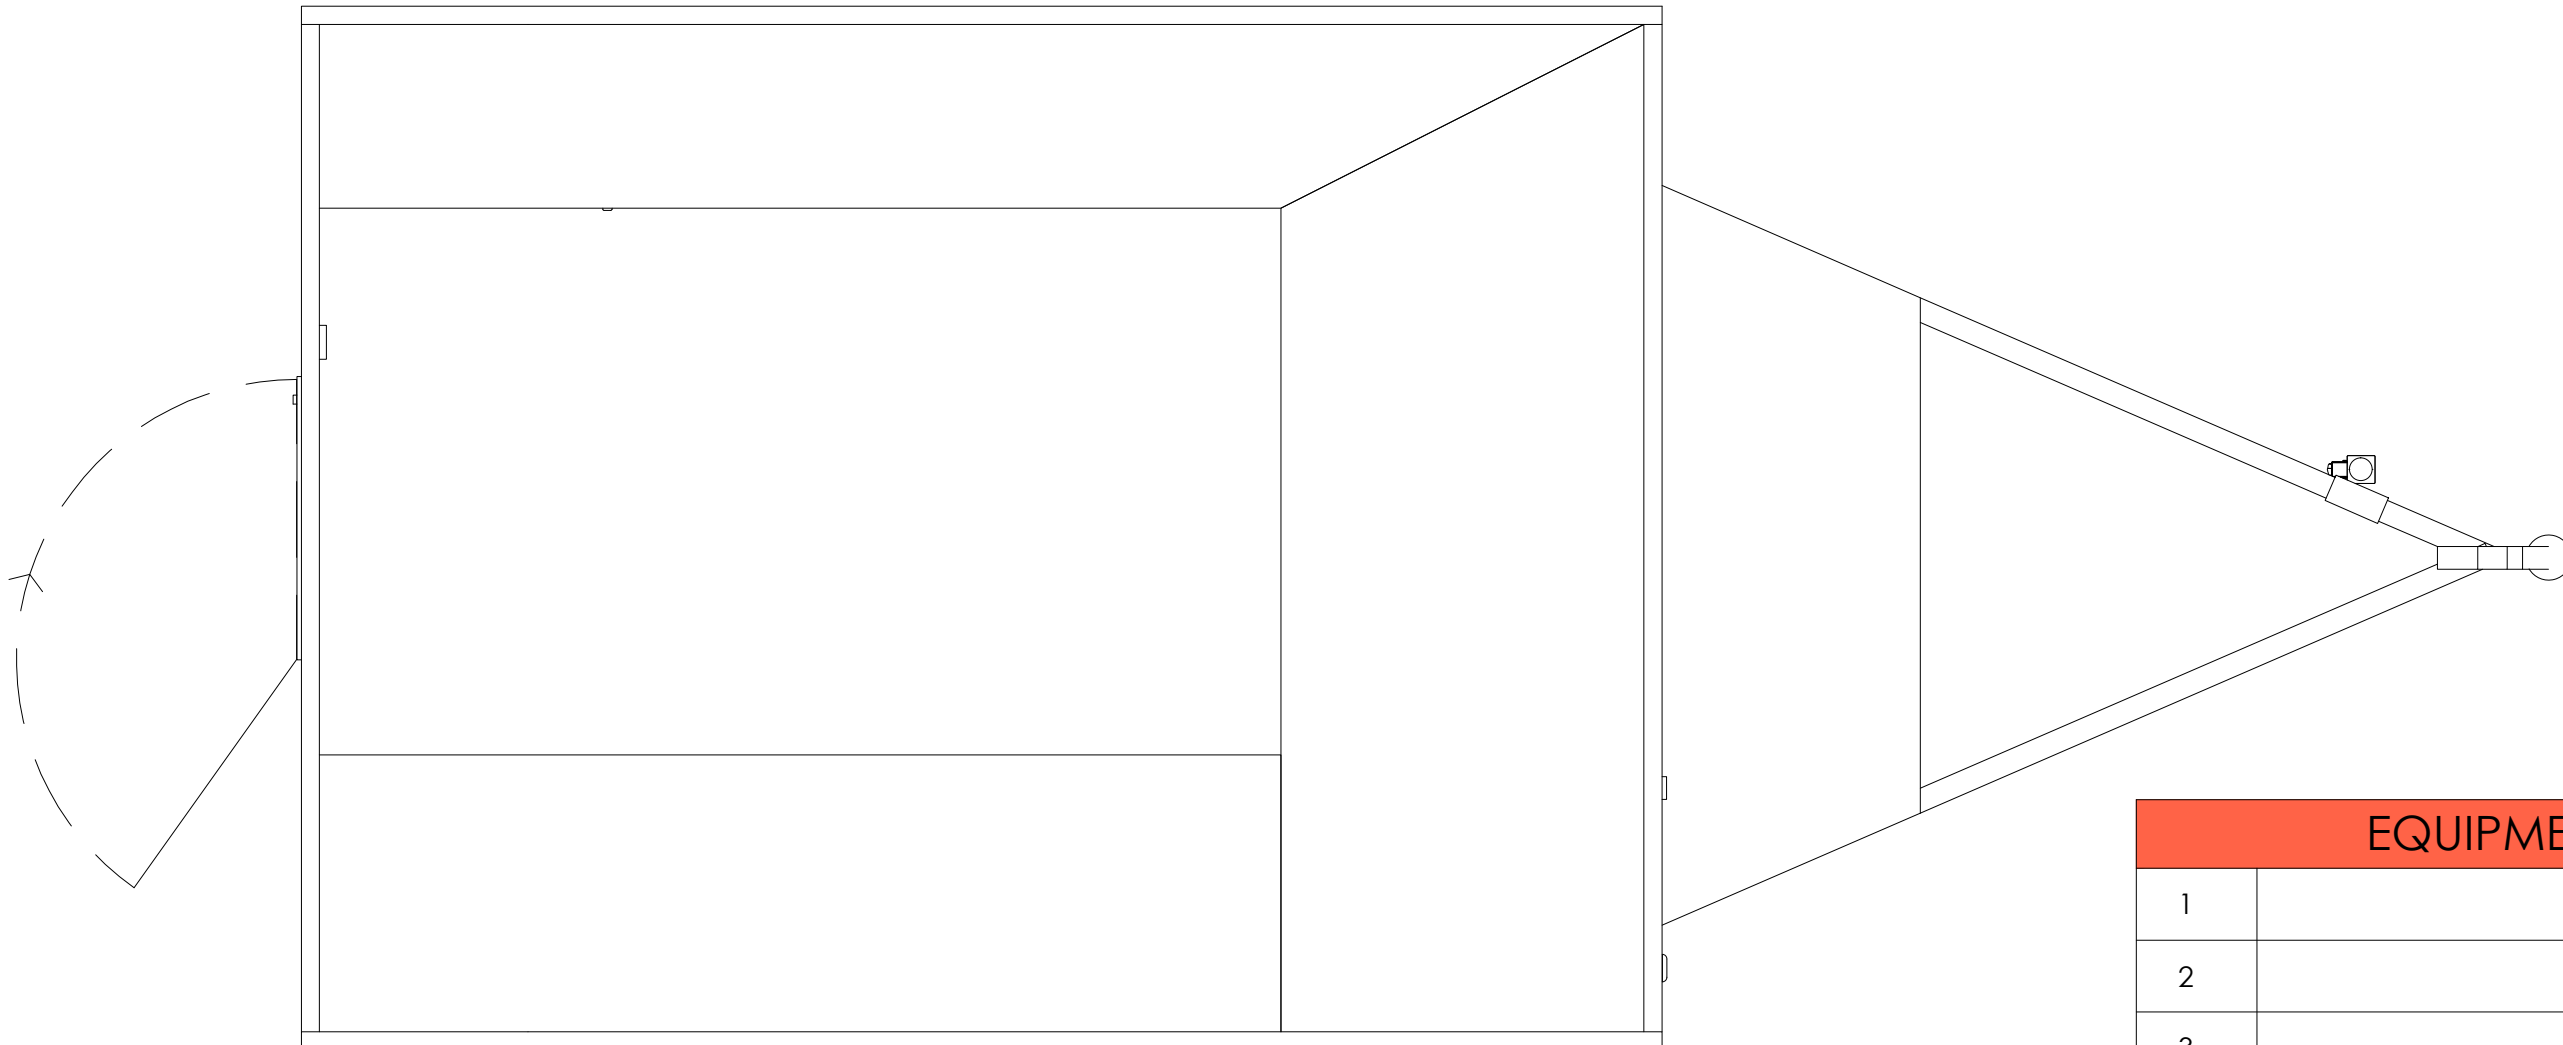

# 3000MM\_TRAILER TEMPLATE

TOP VIEW