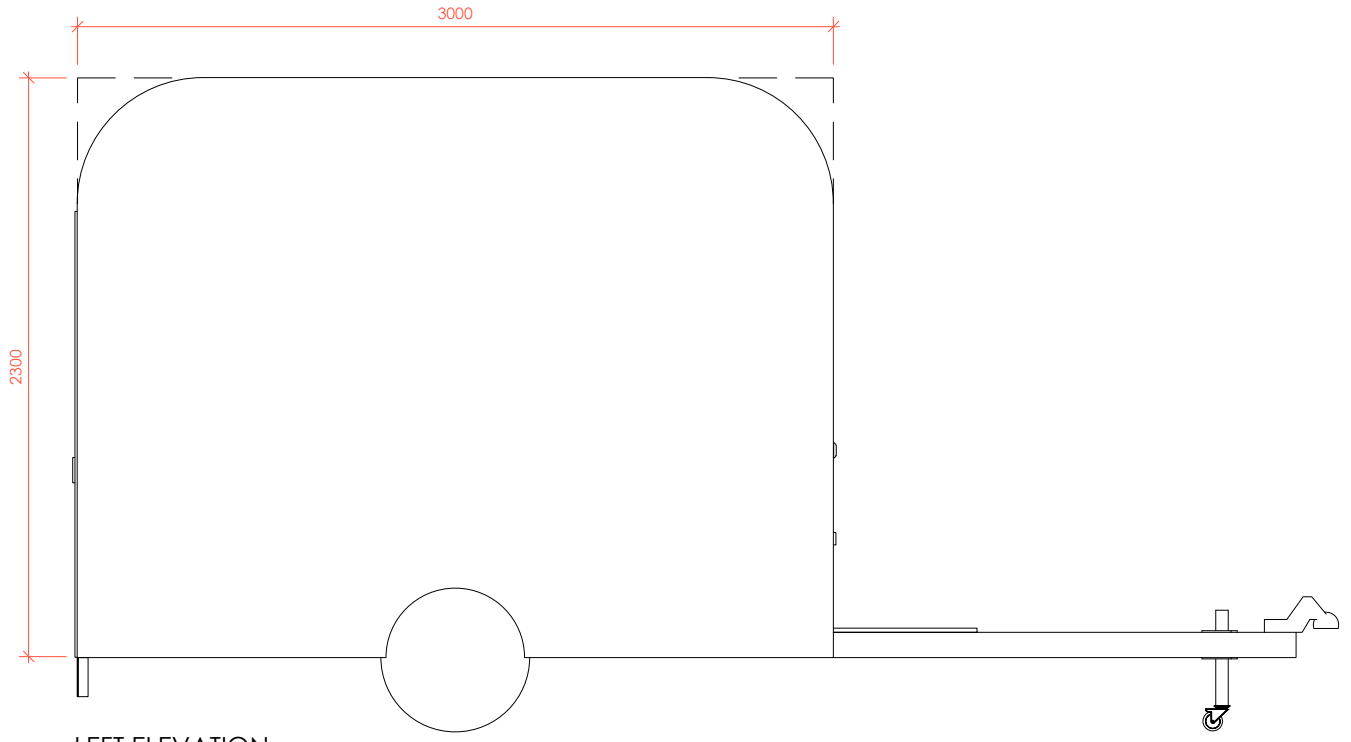

3000MM_TRAILER TEMPLATE

TOP VIEW

FRONT VIEW

BACK VIEW

LEFT ELEVATION

RIGHT ELEVATION

NOTES:

1 - FLOOR PLAN & ELEVATIONS