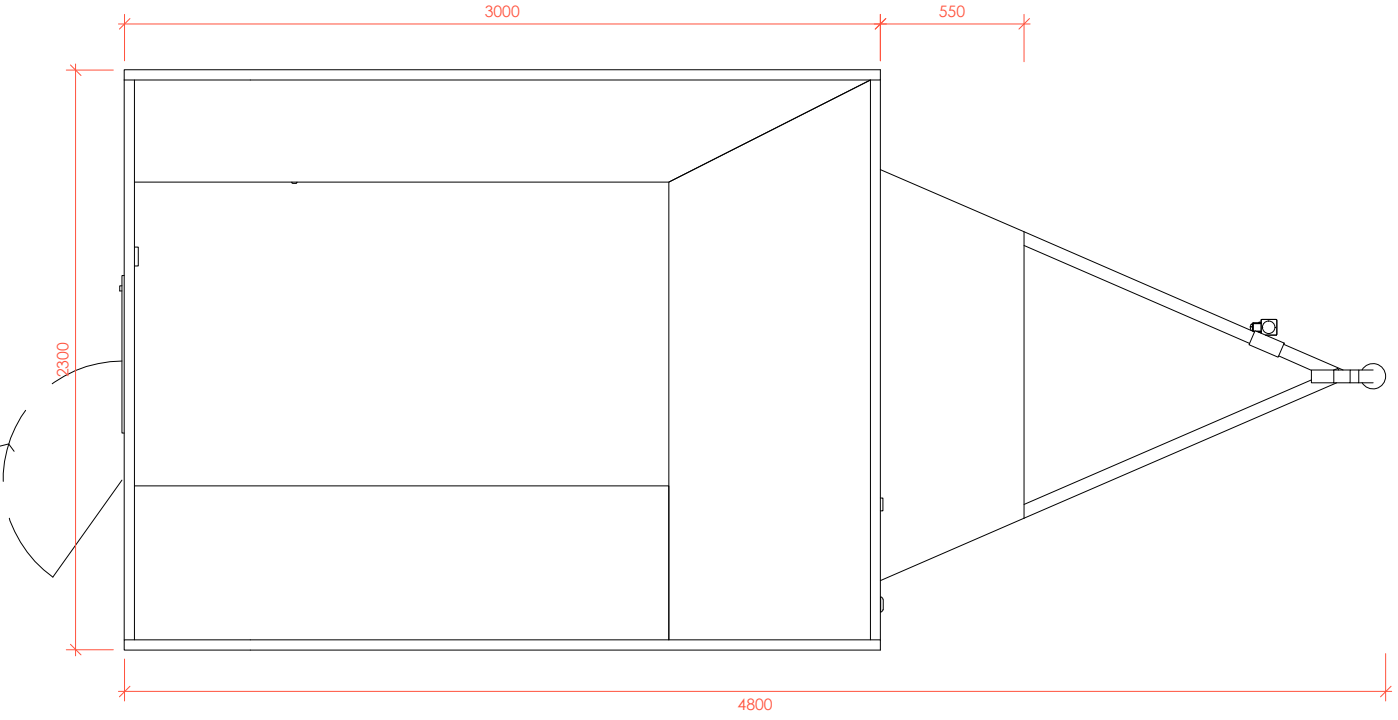

3000MM_TRAILER TEMPLATE

TOP VIEW

FRONT VIEW

BACK VIEW

LEFT ELEVATION

RIGHT ELEVATION

NOTES:

1 - FLOOR PLAN & ELEVATIONS