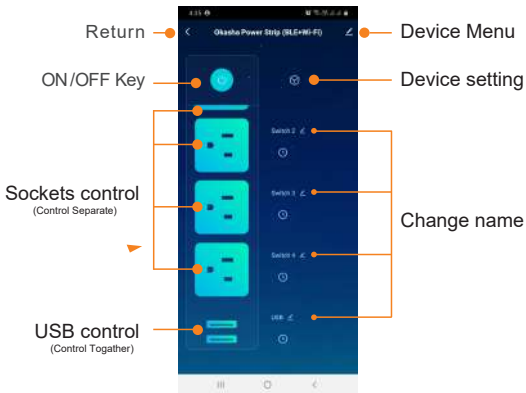

5. Experience