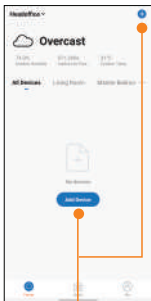

Enter verification code
(Only when registering
with phone number needed)

3. Usage Scenarios

Long press Power switch for default Factory setting

Wi-Fi indicator Configuration mode indicator flash after 5-6 times/second

Smart plug
Connect power

Phone connect to WiFi

Open APP

Download App(IOS&android)

4. Configure

Add new devices

Click "Plug" enter operation interface

Input WiFi password
Click "Next"