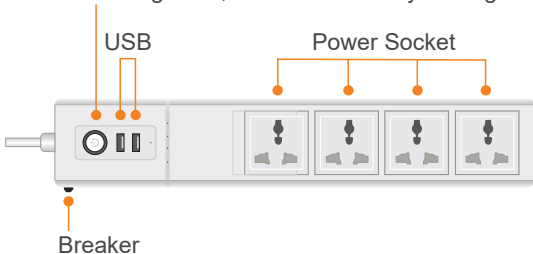

6. Parameters

Product: Smart Power Extension

Rated Voltage: AC 110~240V

Rated Current: 16A

AC Frequency: 50/60HZ

USB Charger: 2.1A Max

Power: Up to 3500W

ON/OFF Button

Press Long Time, Restore to Factory Settings