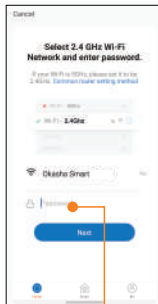

Download on the
App Store

Scan QR code (compatible with Android & iOS system),
or search "Okasha Smart" in APP Store or Google Play

2. Register APP

Select country

The screenshot shows a mobile application registration screen titled "Register". At the top, there is a dropdown menu for selecting a country, currently set to "Pakistan". Below this is a text input field for the phone number, with a "Send SMS" button to its right. A checkbox labeled "I Agree to all Terms and Conditions" is visible, followed by a blue "Sign Up" button. At the bottom of the screen, there is a Facebook logo and a "Sign in with Facebook" button.

Sign in with Email or Facebook

The screenshot shows a mobile application screen titled "Enter Verification Code". A dashed line indicates where the code should be entered. Below the input area, a message states: "Verification code has been sent to your mobile phone. We'll resend it in 30sec (3/16)". At the bottom, there is a numeric keypad with digits 1-9, 0, and a backspace icon.

Enter verification code
(Only when registering
with phone number needed)

3. Usage Scenarios

Long press Power switch for default Factory setting

Wi-Fi indicator Configuration mode indicator flash after 5-6 times/second

Smart plug
Connect power

Phone connect to WiFi

Open APP

Download App(IOS&android)

4. Configure

Add new devices

Click "Plug" enter operation interface

Input WiFi password
Click "Next"