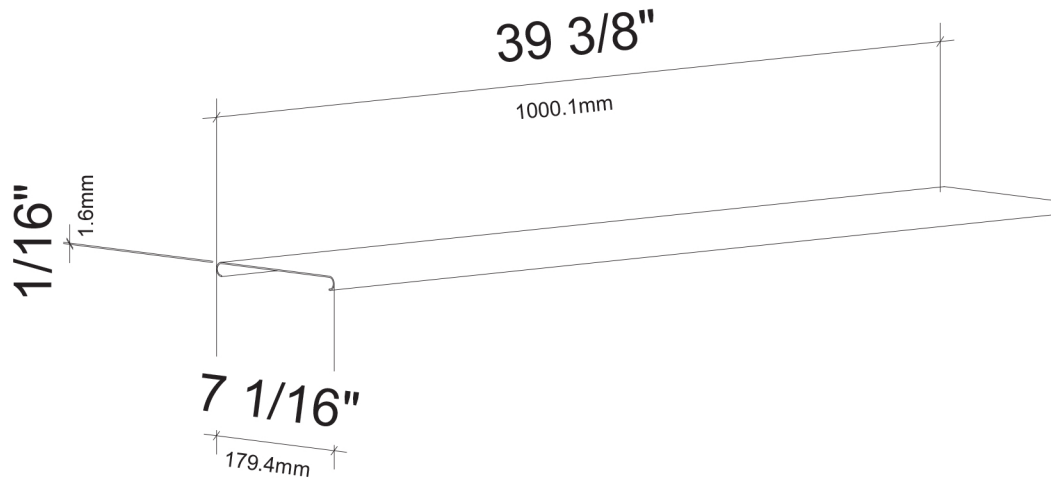

Evolution Shelf

Spec Sheet for (WW-SH-2D)

To complete shelf, snap to Wine Wall 5" (WW-052),
or any double bottle depth Wine Wall Racking

1/2" THICK RODS
(12.7mm)

Holds 25 pounds in drywall;
50 pounds in wood/post