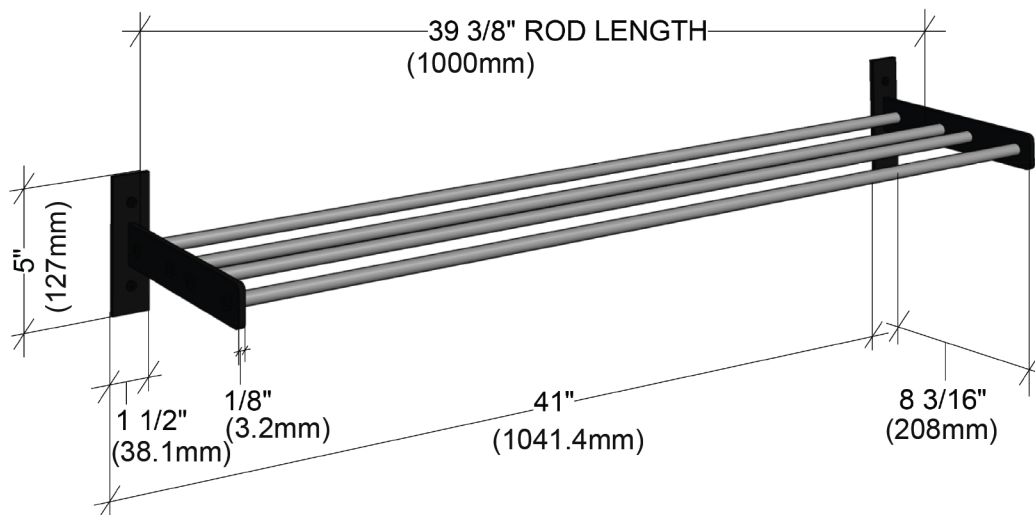

Evolution Shelf

Spec Sheet for (WW-SH-2D)

To complete shelf, snap to Wine Wall 5" (WW-052),
or any double bottle depth Wine Wall Racking

1/2" THICK RODS
(12.7mm)

Holds 25 pounds in drywall;
50 pounds in wood/post