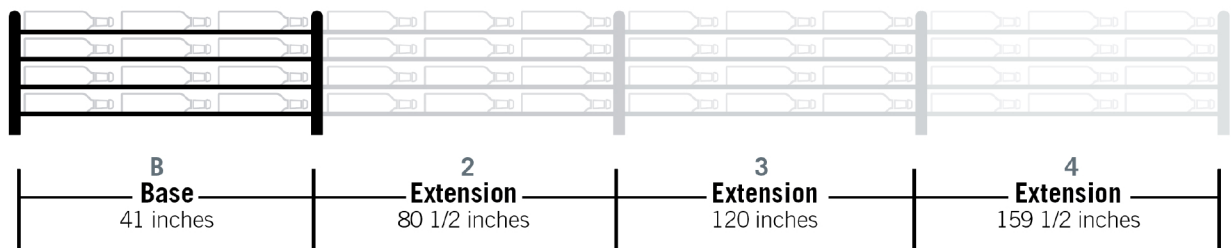

# Evolution Wine Wall 30" 3C

Spec Sheet for WW-303 (54-bottle wine rack)

VINTAGEVIEW®  
MOVING WINE STORAGE FORWARD