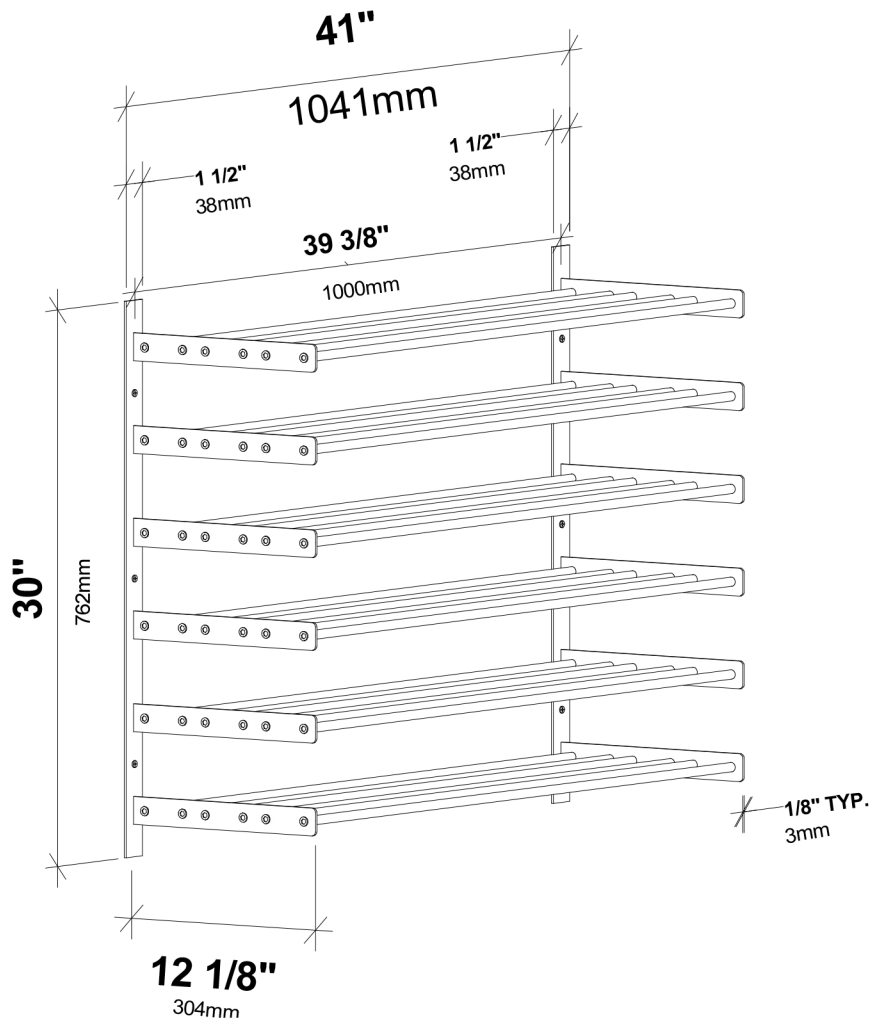

# Evolution Wine Wall 30" 3C

Spec Sheet for WW-303 (54-bottle wine rack)

VINTAGEVIEW®  
MOVING WINE STORAGE FORWARD