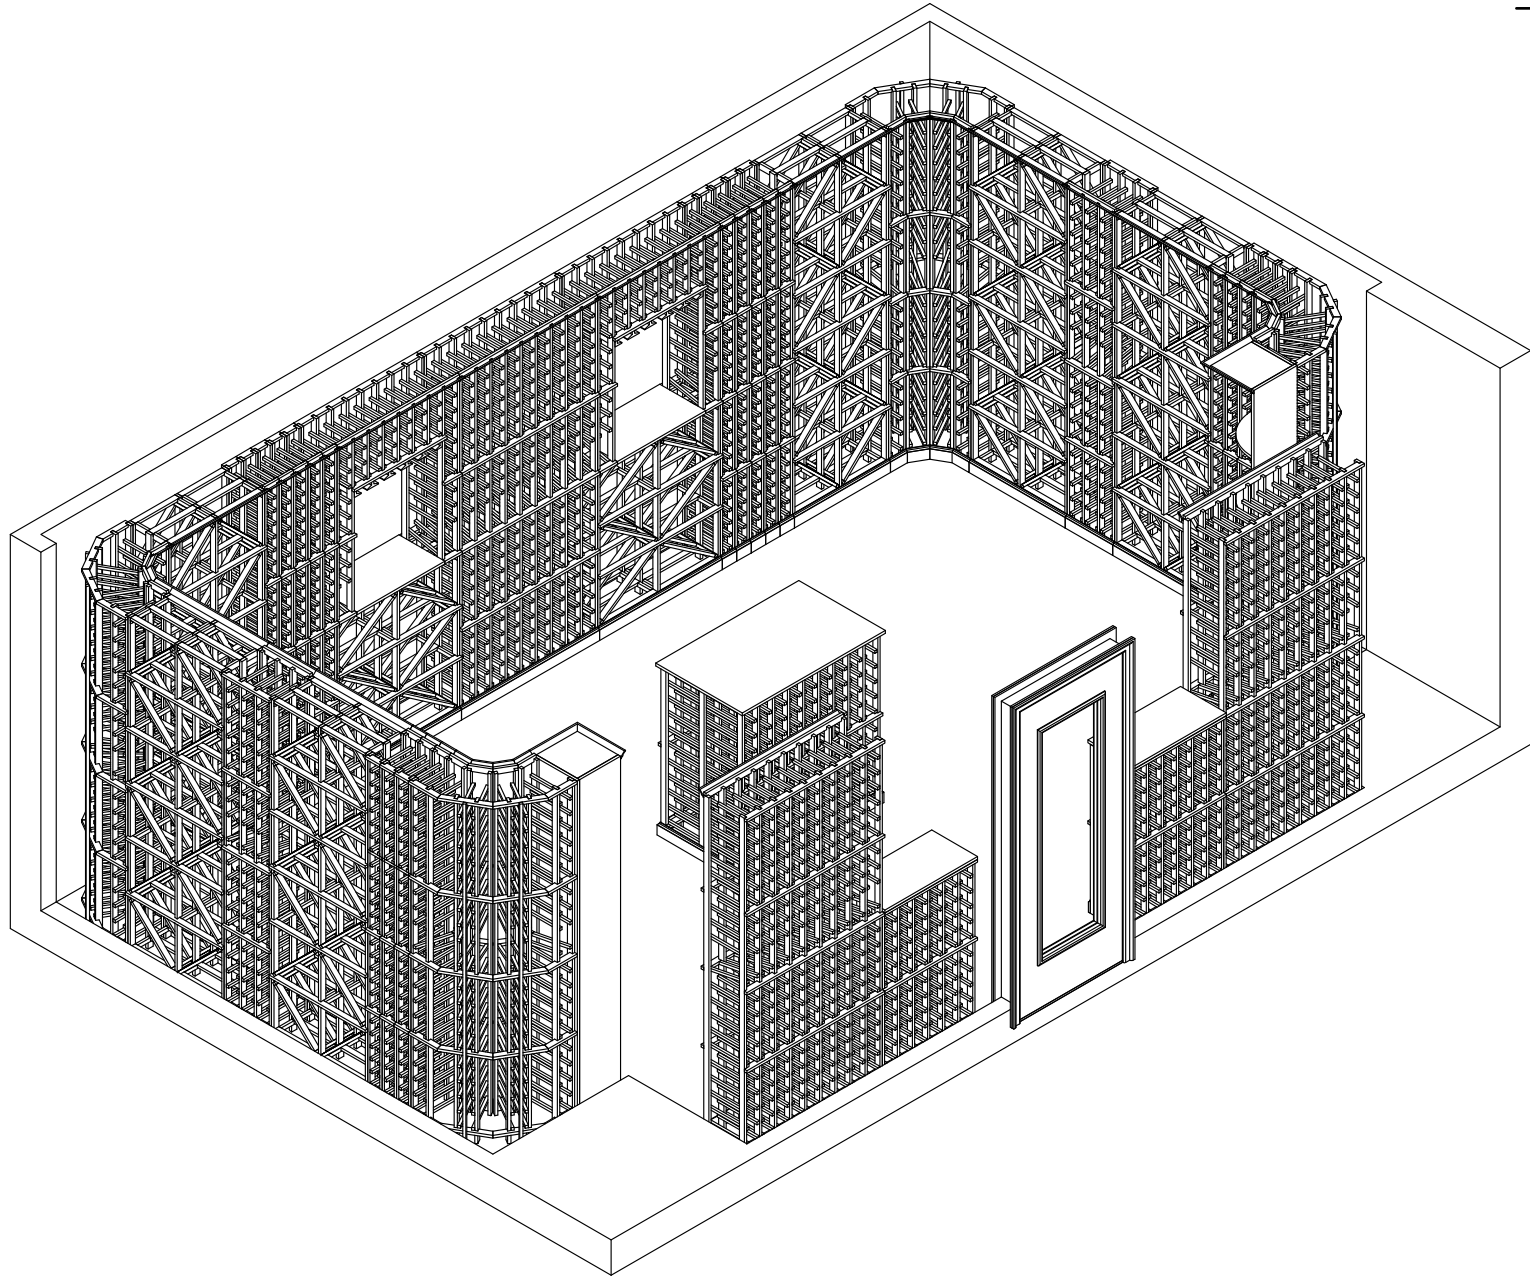

Bottle count:

2812

Village Kit Rack

Sample 7

All Heart Redwood

**Rosehill**  
WINE CELLARS

1-888-253-6807  
[www.RosehillWineCellars.com](http://www.RosehillWineCellars.com)

Overall View