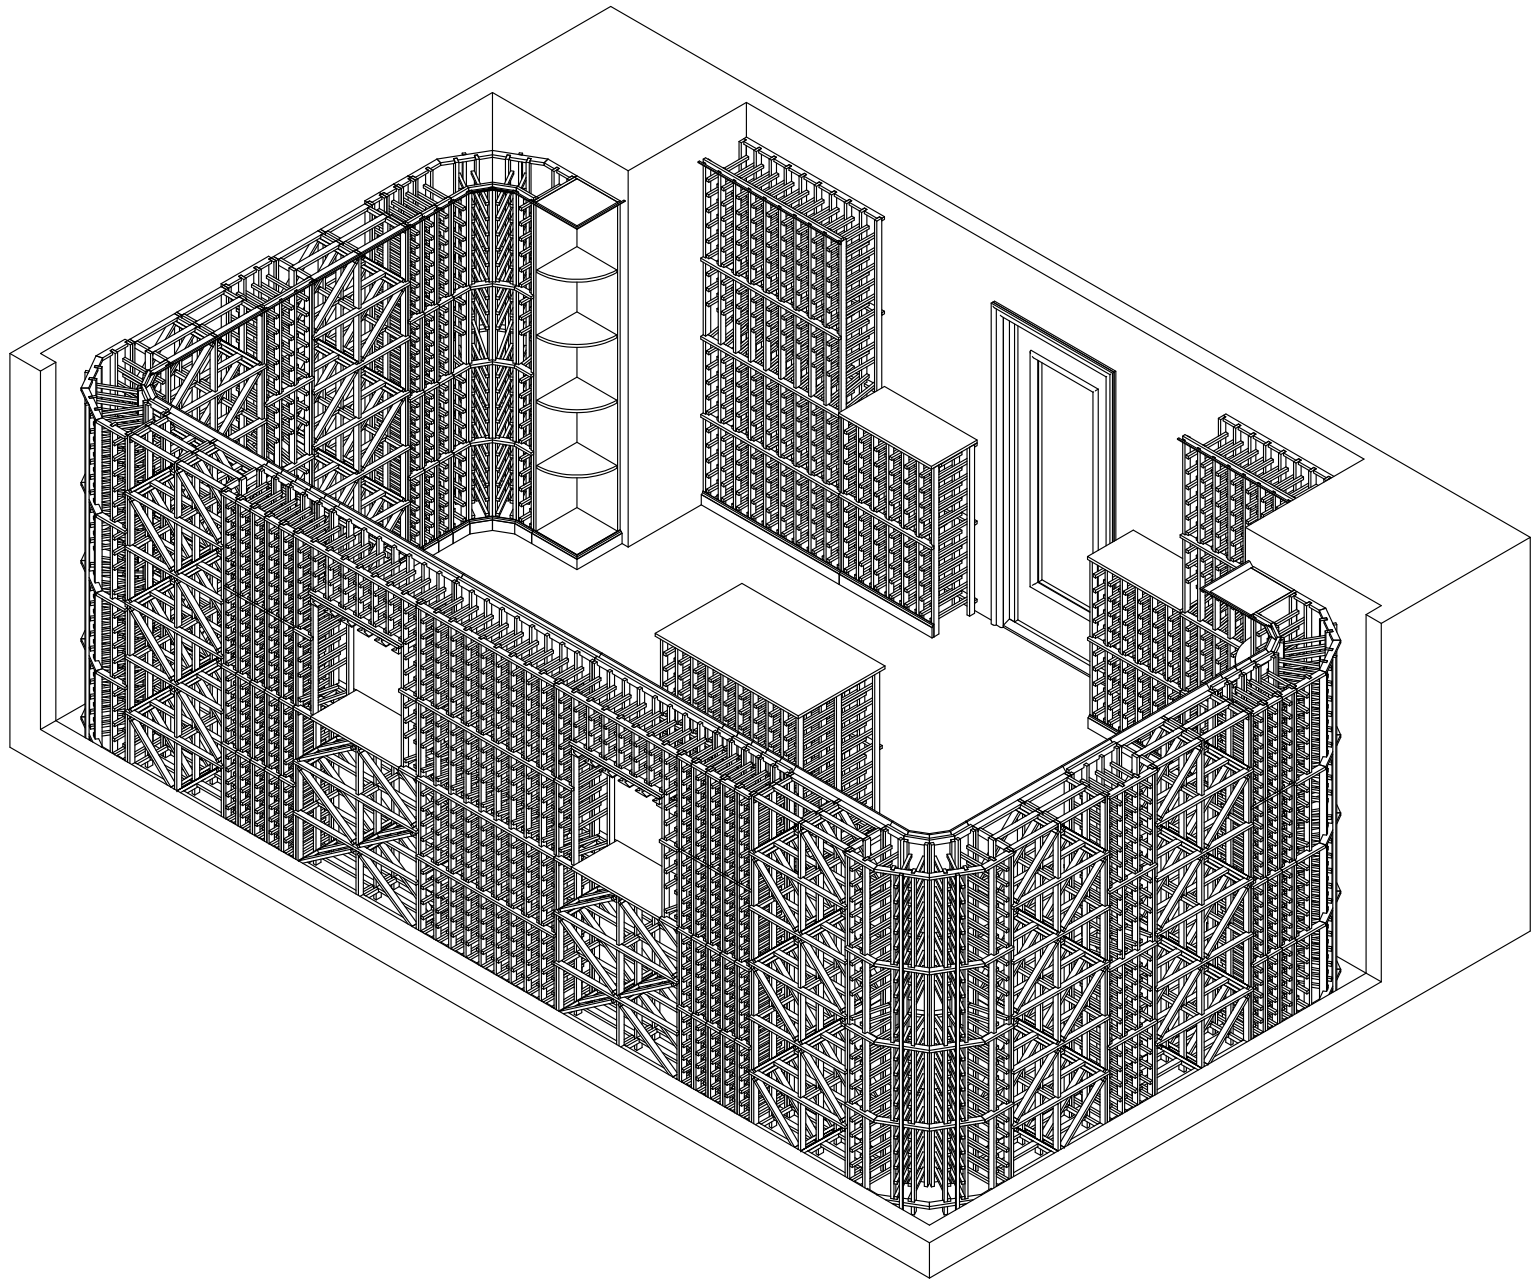

Village Kit Rack

Sample 7

All Heart Redwood

Rosehill
WINE CELLARS

1-888-253-6807
www.RosehillWineCellars.com

Overall View

2 - 7