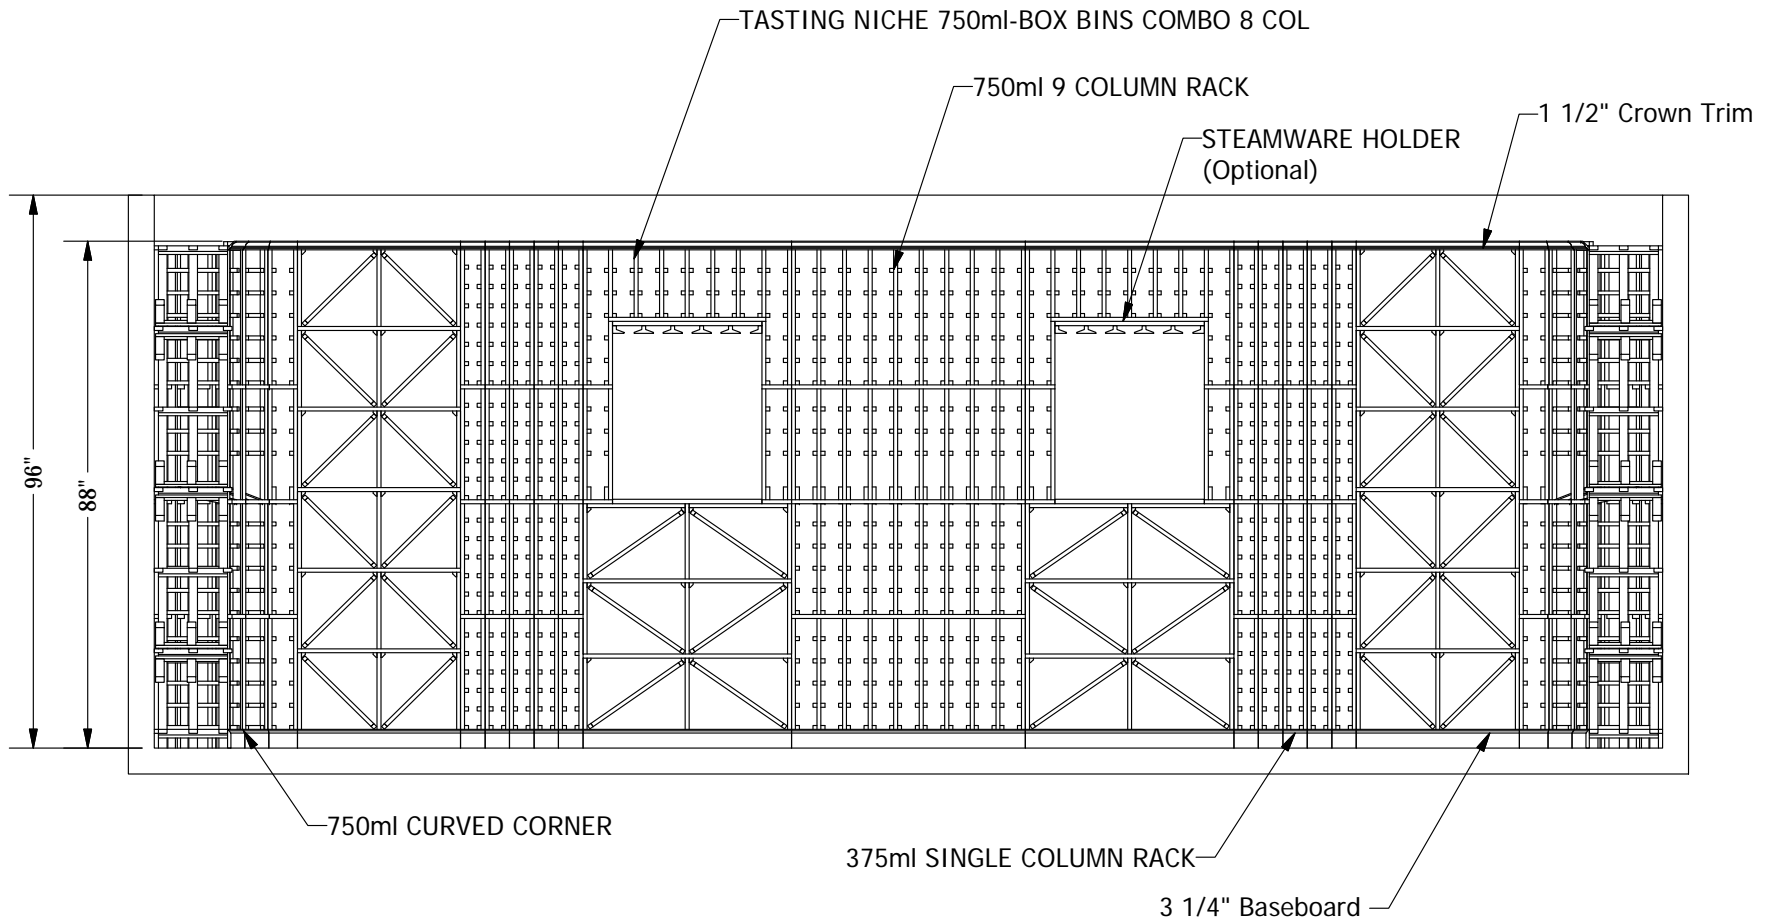

1 - 7

*Village Kit Rack*

Sample 7

All Heart Redwood

**Rosehill**  
WINE CELLARS

1-888-253-6807  
[www.RosehillWineCellars.com](http://www.RosehillWineCellars.com)

*Overall View*

2 - 7