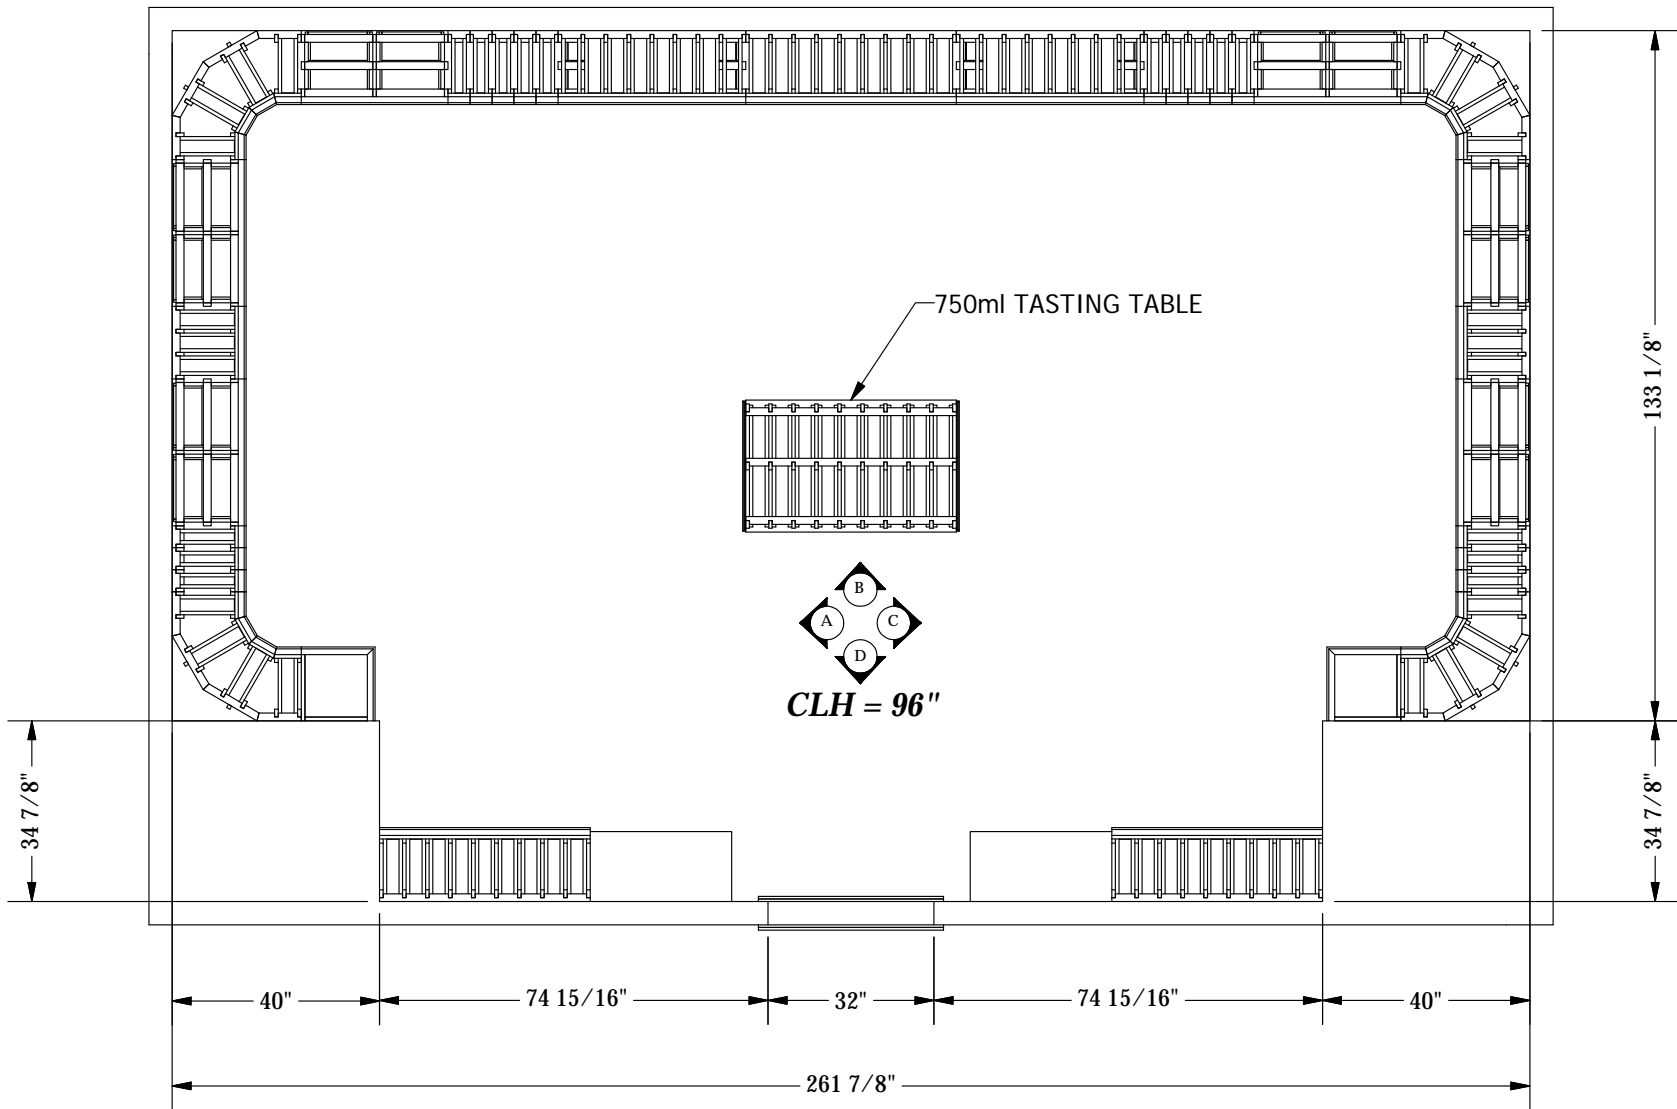

1 - 7

*Village Kit Rack*

Sample 7

All Heart Redwood

**Rosehill**  
WINE CELLARS

1-888-253-6807  
[www.RosehillWineCellars.com](http://www.RosehillWineCellars.com)

*Overall View*

2 - 7