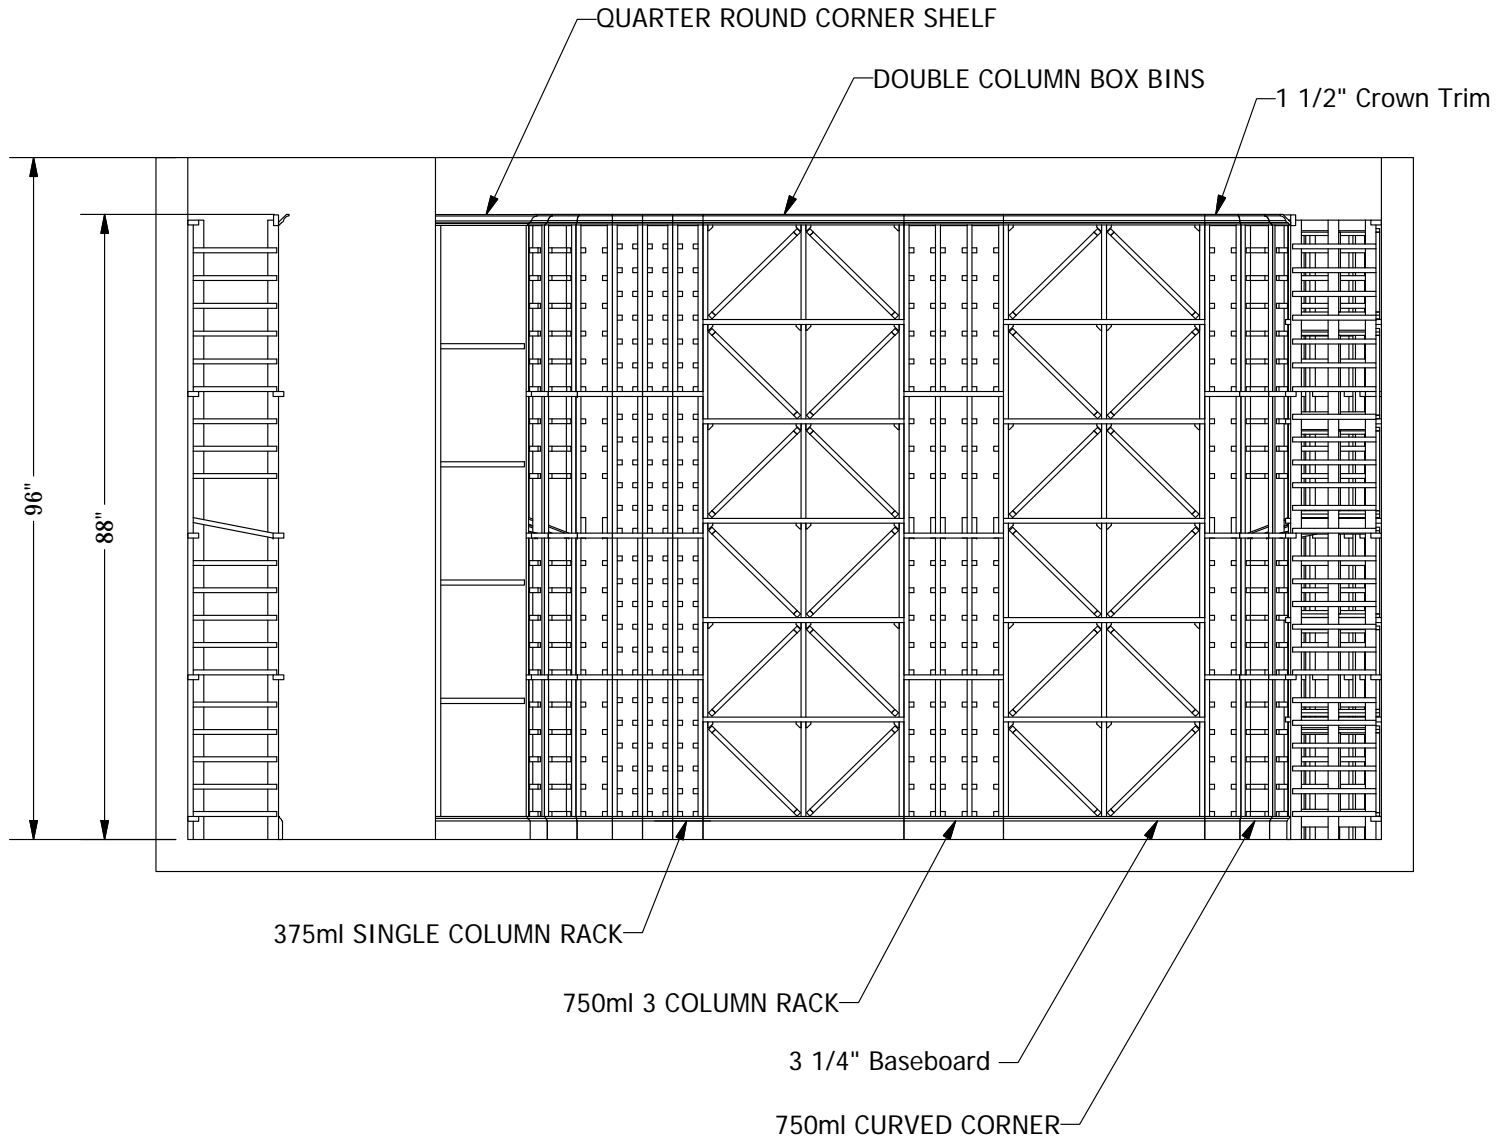

1 - 7

*Village Kit Rack*

Sample 7

All Heart Redwood

**Rosehill**  
WINE CELLARS

1-888-253-6807  
[www.RosehillWineCellars.com](http://www.RosehillWineCellars.com)

*Overall View*

2 - 7