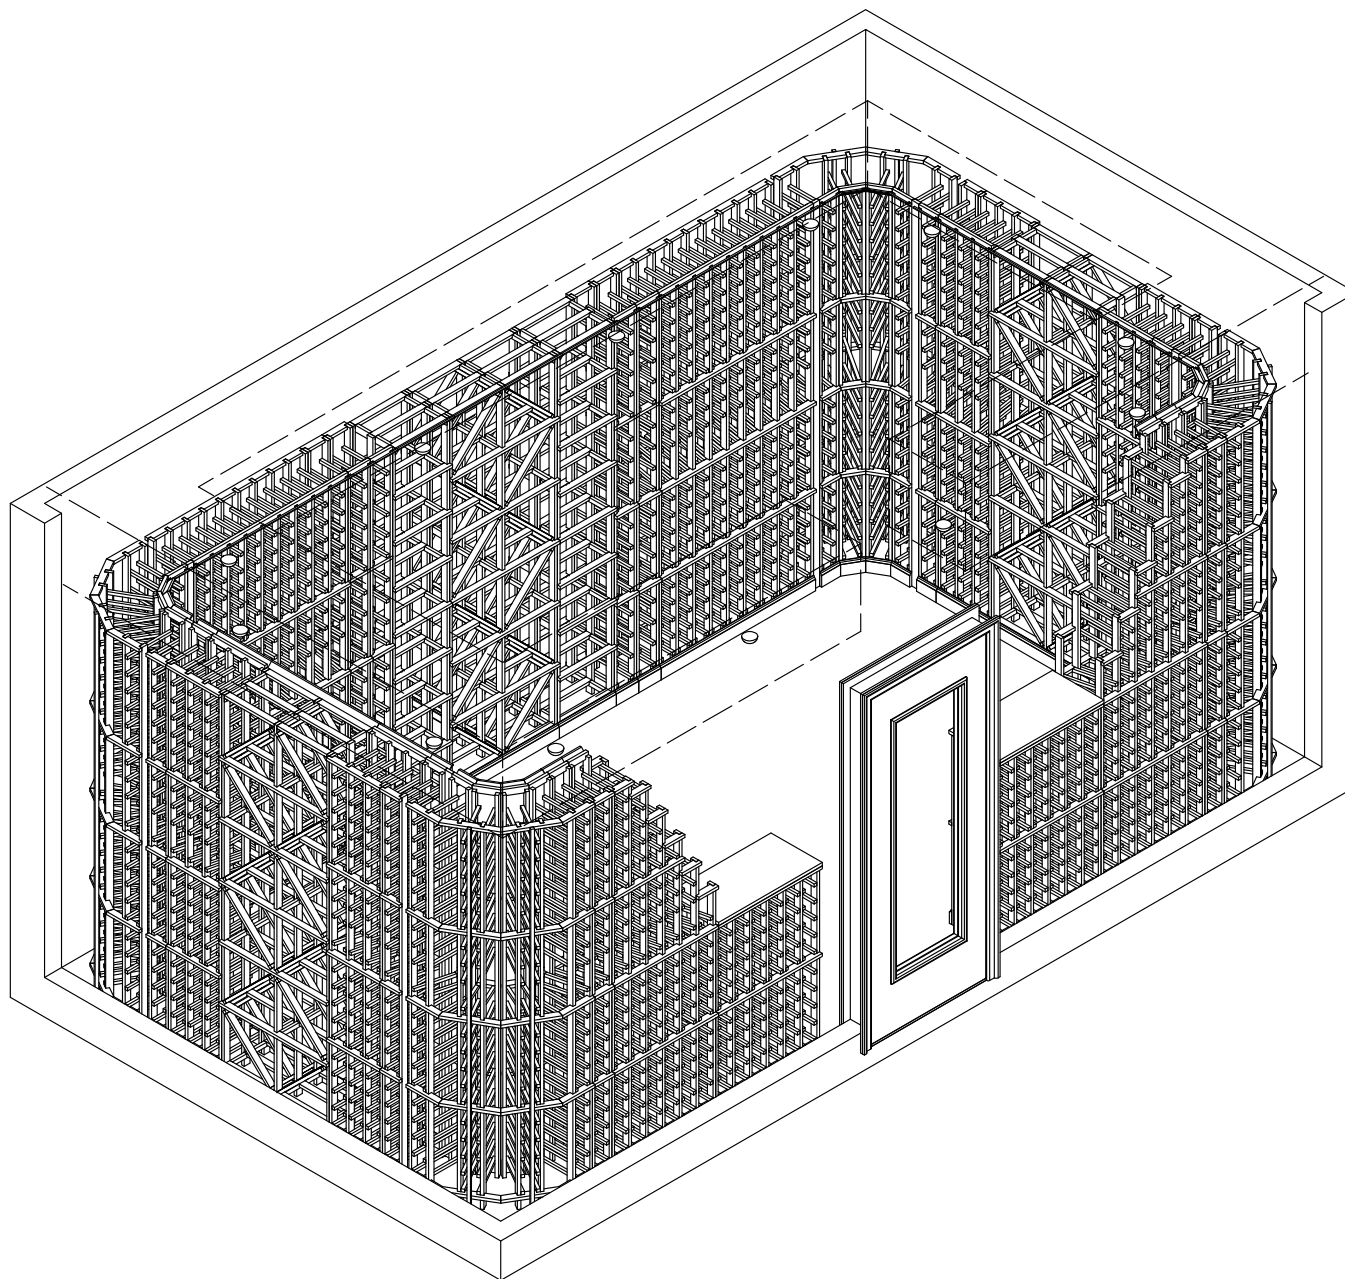

*Bottle count:*

**1850**

*Village Kit Rack*

Sample 2

All Heart Redwood

**Rosehill**  
WINE CELLARS

1-888-253-6807  
[www.RosehillWineCellars.com](http://www.RosehillWineCellars.com)

*Overall View*