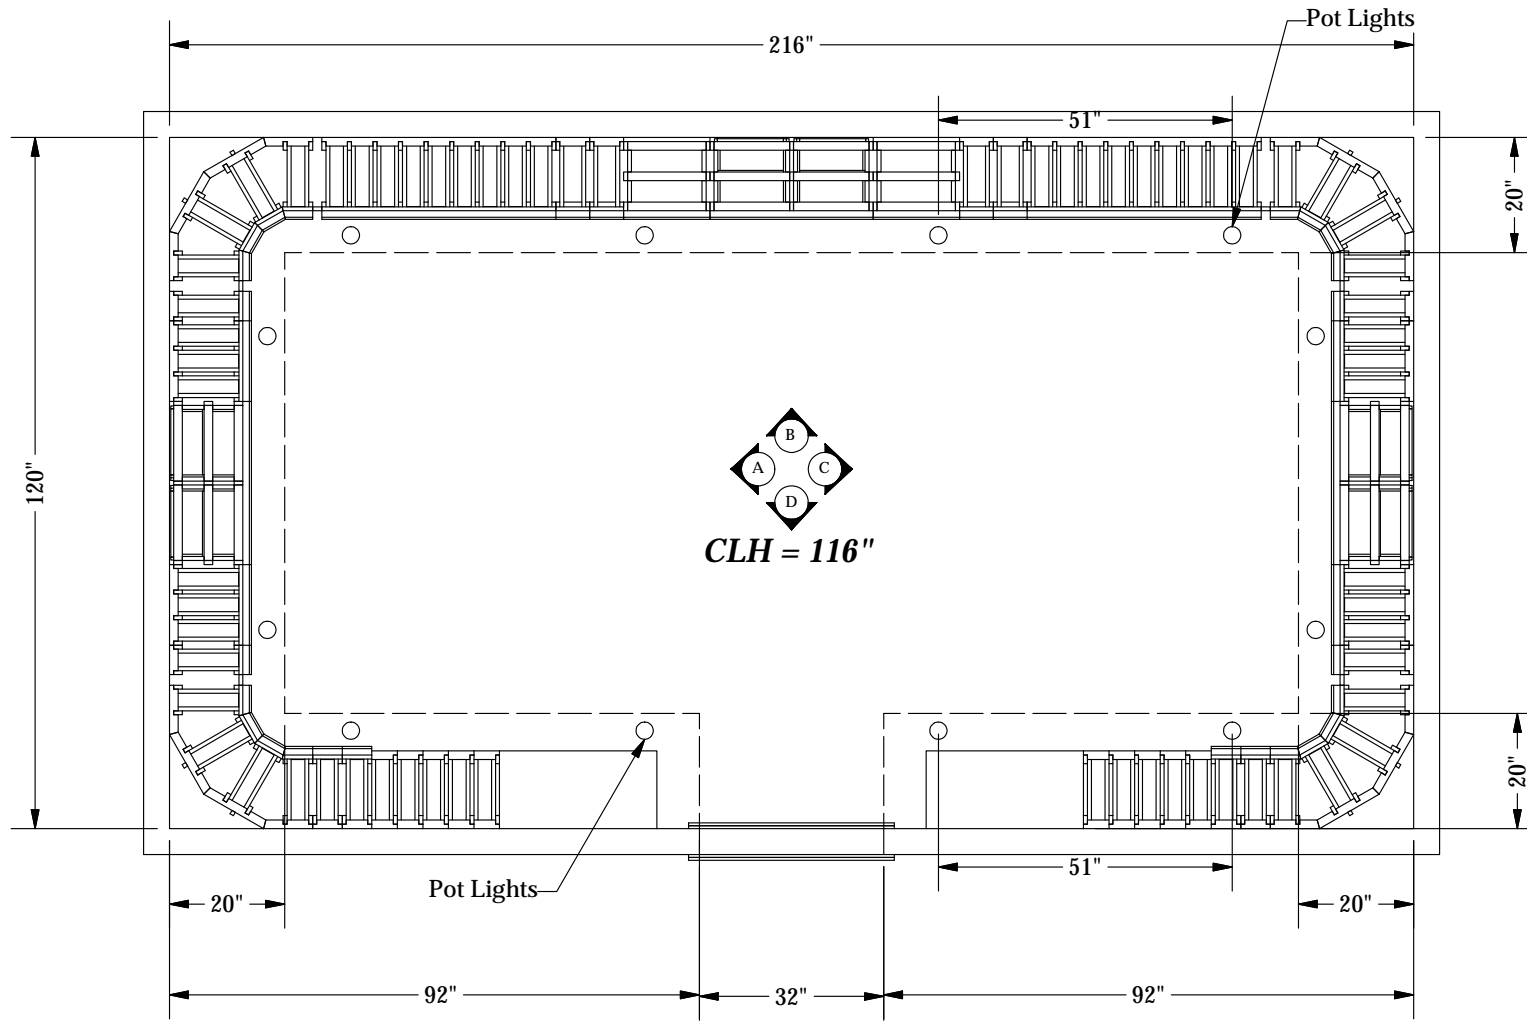

Village Kit Rack

Sample 2
All Heart Redwood

Rosehill
WINE CELLARS

1-888-253-6807
www.RosehillWineCellars.com

Plan View