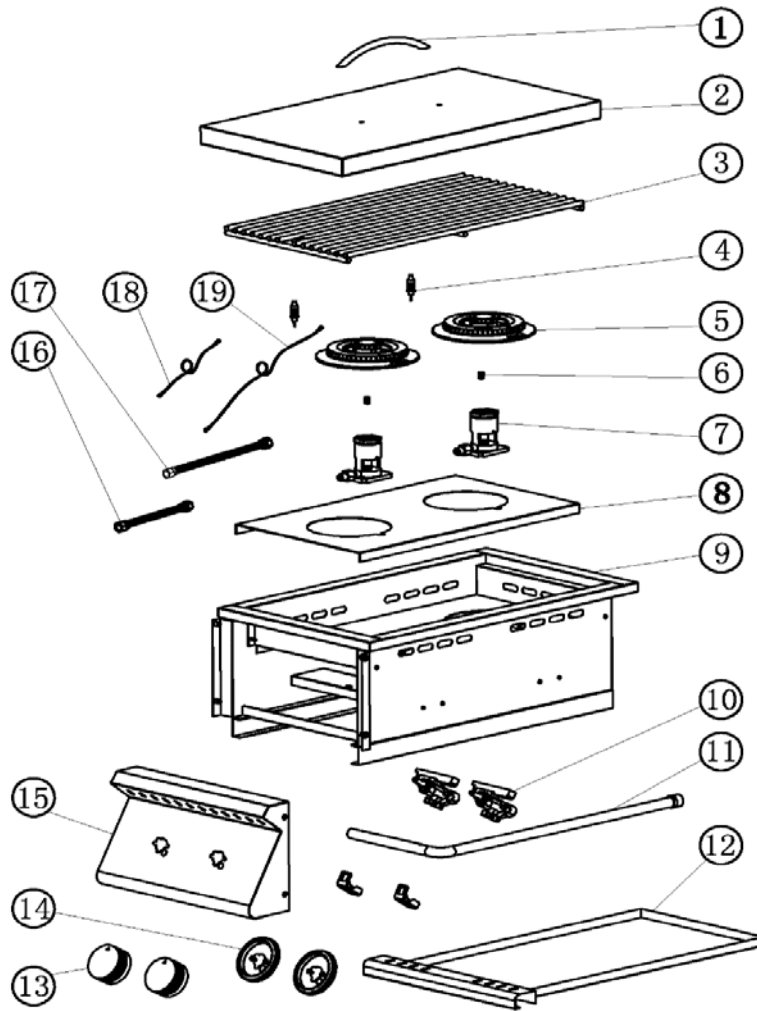

# RJCSSB - Parts List

#	Item #	Description	QTY
1	RJCSSB001	Hood Handle	1
2	RJCSSB002	Hood	1
3	RJCSSB003	Top Grate	1
4	RSB1005	Ignition Electrode	2
5	RSB1004	Burner Assembly	2
6	RSB1007A	Orifice LP	2
	RSB1007B	Orifice NG	2
7	RSB1008	Burner Base Assembly	2
8	RJCSSB008	Burner Plate	1
9	RJCSSB009	Basin Assembly	1
10	RJCSSB010	Gas Valve	2
11	RJCSSB011	Manifold Assembly	1
12	RJCSSB012	Drip Pan	1
13	RJC025P	Knob	2
14	RJC026P	Knob Bezel	2
15	RJCSSB015	Control Panel Assembly	1
16	RSB1011	Flex Tube 200mm	1
17	RJCSSB017	Flex Tube 400mm	1
18	RJCSSB018	Ignition Wire 330mm	1
19	RJCSSB019	Ignition Wire 480mm	1