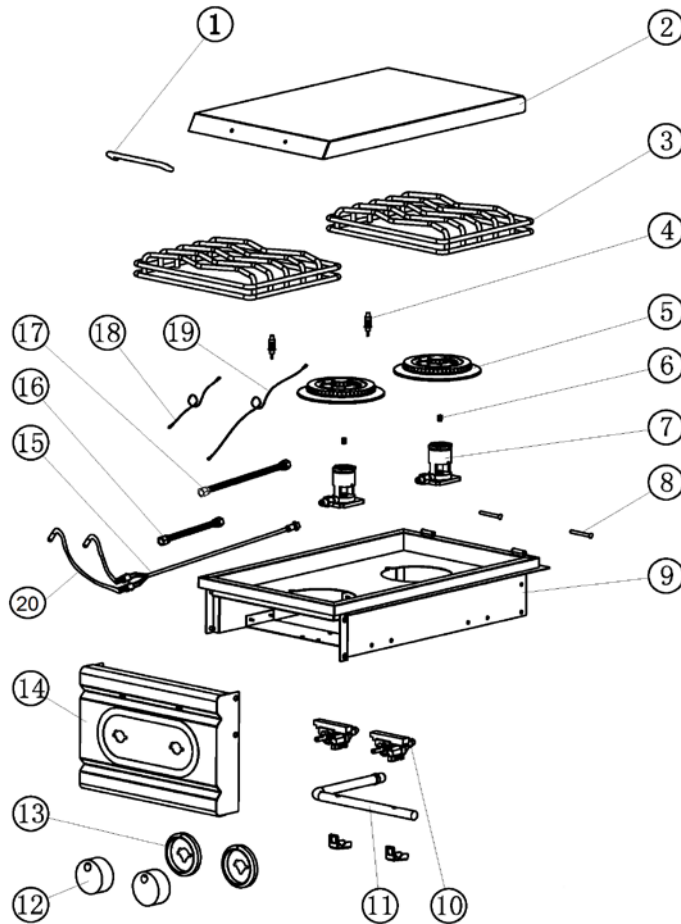

RDB1EL - Parts List

#	Item #	Description	QTY
1	RSB1001	Hood Handle	1
2	RDB1002	Hood	1
3	RDB1003	Top Grate	2
4	RSB1005	Ignition Electrode	2
5	RSB1004	Burner Assembly	2
6	RSB1007A	Orifice LP	2
	RSB1007B	Orifice NG	2
7	RSB1008	Burner Base Assembly	2
8	RSB1009	Hinge Pin	2
9	RDB1006	Basin Assembly	2
10	RDB1010	Valve	2
11	RDB1015	Manifold Assembly	1
12	RON102	Knob	2
13	RON103	Knob Bezel	2
14	RDB1EL014	Control Panel Assembly	1
15	RDB1EL015	LED Harness	2
16	RSB1011	Flex Tube 200mm	1
17	RDB1016	Flex Tube 325mm	1
18	RDB1017	Ignition Wire 240mm	1
19	RDB1018	Ignition Wire 420mm	1
20	RDB1EL020	LED Wire	2
Not Shown	RDB1EL021	LED Connection Harness	1