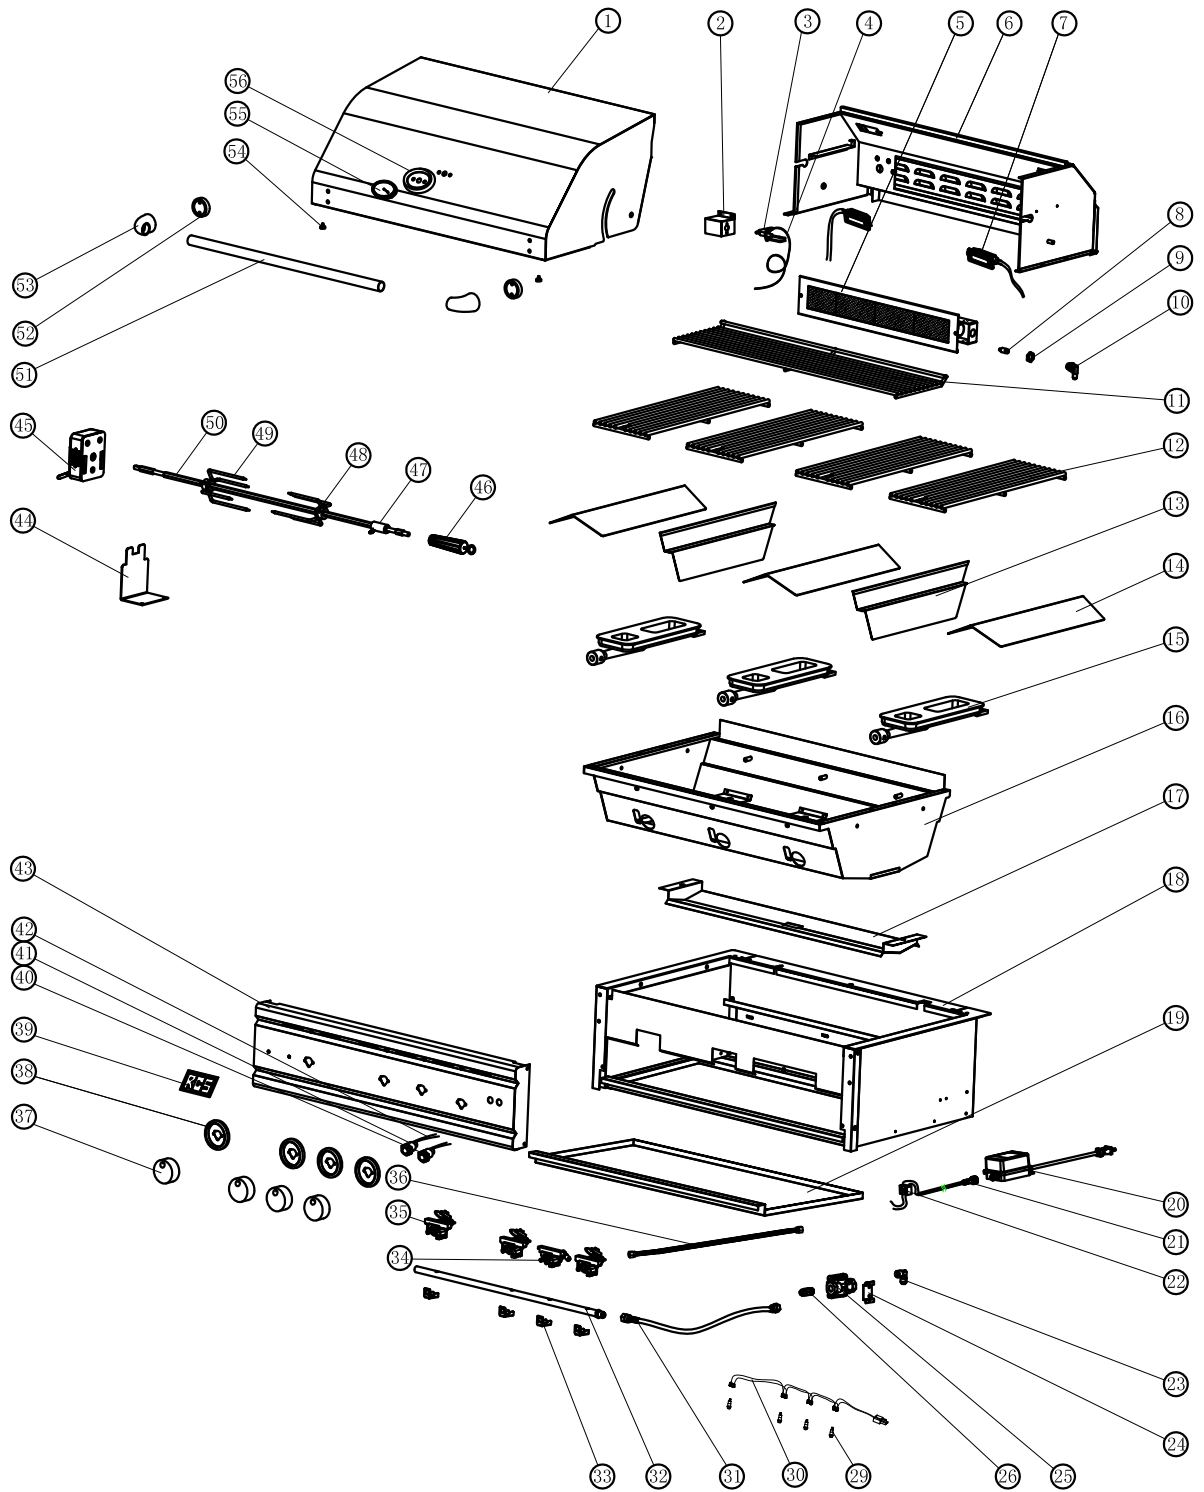

RON30a/RON38a/RON42a Enlarged View

RON30a/RON38a/RON42a Parts List

ITEM	PART#	DESCRIPTION	QTY.		
			RON30a	RON38a	RON42a
1	RON071	30"-TOP HOOD	1		
	RON113	38"-TOP HOOD		1	
	RON072	42"-TOP HOOD			1
2	RON073	IGNITOR BRACKET-IR BURNER	1	1	1
3	RON004	IGNITOR-IR BURNER	1	1	1
4	RON074	30"-WIRE(1500mm)-IR BURNER	1		
	RON075	42"-WIRE(1700mm)-IR BURNER		1	1
5	RON076	30"-IR BURNER	1	1	1
6	RON077	30"-REAR HOOD	1		
	RON114	38"-REAR HOOD		1	
	RON078	42"-REAR HOOD			1
7	RON079	LIGHT	2	2	2
8	RON014	36"-ORIFICE(LPØ1.05)-IRBURNER	1	1	1
		36"-ORIFICE(NGØ1.6)-IR BURNER	1	1	1
9	RON015	ORIFICE ELBOW NUT	1	1	1
10	RON016	ORIFICE ELBOW	1	1	1
11	RON080	30"-WARMING RACK	1		
	RON115	38"-WARMING RACK		1	
	RON081	42"-WARMING RACK			1
12	RON082	TOP GRATE-504*188*Ø9	4	4	5
	RON116	TOP GRATE-504*206*Ø9		1	
	RON083	TOP GRATE-504*120*Ø9			1
13	RON084	BURNER SEPARATOR	2	3	3
14	RON085	"V" BURNER SHIELD	3	4	4
15	RON086	CAST BURNER	3	4	4
16	RON087	30"-INNER BASIN	1		
	RON117	38"-INNER BASIN		1	
	RON088	42"-INNER BASIN			1
17	RON089	30"-CRUMB TRAY	1		
	RON118	30"-CRUMB TRAY		1	
	RON090	42"-CRUMB TRAY			1
18	RON091	30"-BASIN FRAME	1		
	RON119	30"-BASIN FRAME		1	
	RON092	42"-BASIN FRAME			1
19	RON093	30"-GREASE TRAY	1		
	RON120	38"-GREASE TRAY		1	
	RON094	42"-GREASE TRAY			1
20	RON032	TRANSFORMER 20W	1	1	1
21	RON033	TRANSFORMER INLET CORD	1	1	1
22	RON034	TERMINAL BLOCK	1	1	1
23	RON035	90 DEGREE FITTING	1	1	1
24	RON095	REGULATOR BRACKET	1	1	1
25	RON037	NG REGULATOR	1	1	1
26	RON038	NG FLARE FITTING	1	1	1