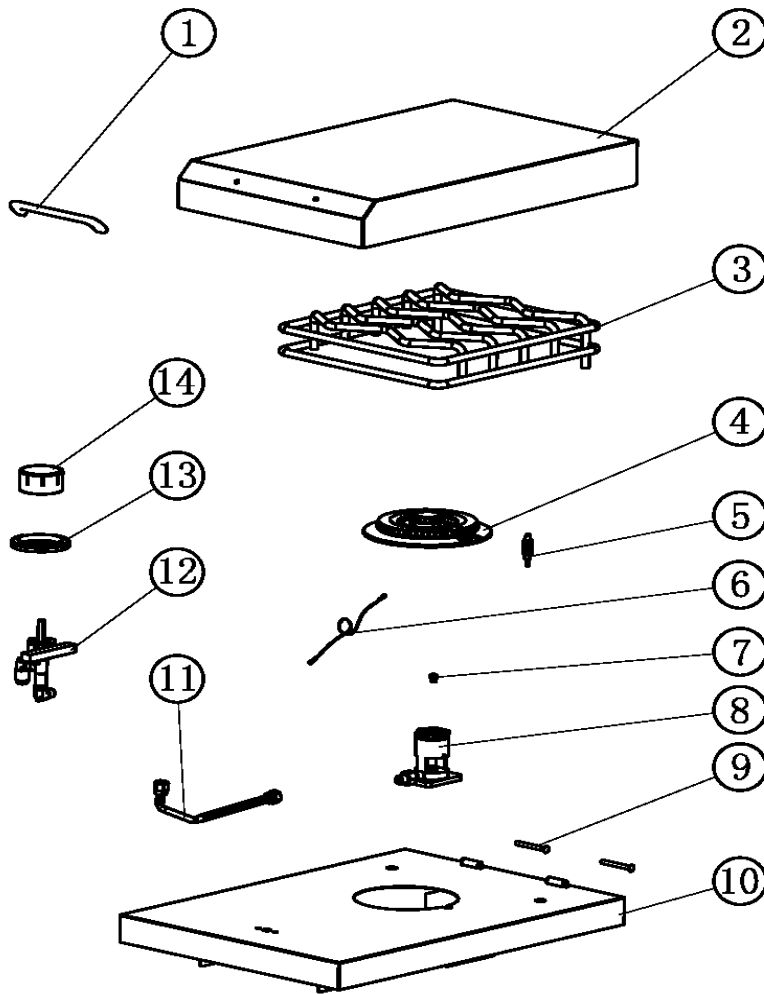

RSB1 - Parts List

#	Item #	Description	QTY
1	RSB1001	Hood Handle	1
2	RSB1002	Hood	1
3	RSB1003	Top Grate	1
4	RSB1004	Burner Assembly	1
5	RSB1005	Ignition Electrode	1
6	RSB1006	Ignition Wire	1
7	RSB1007A	Orifice LP	1
	RSB1007B	Orifice NG	1
8	RSB1008	Burner Base Assembly	1
9	RSB1009	Hinge Pin	2
10	RSB1010	Basin Assembly	1
11	RSB1011	Flex Tube 200mm	1
12	RSB1012	Valve	1
13	RON049	Knob Bezel	1
14	RON048	Knob	1