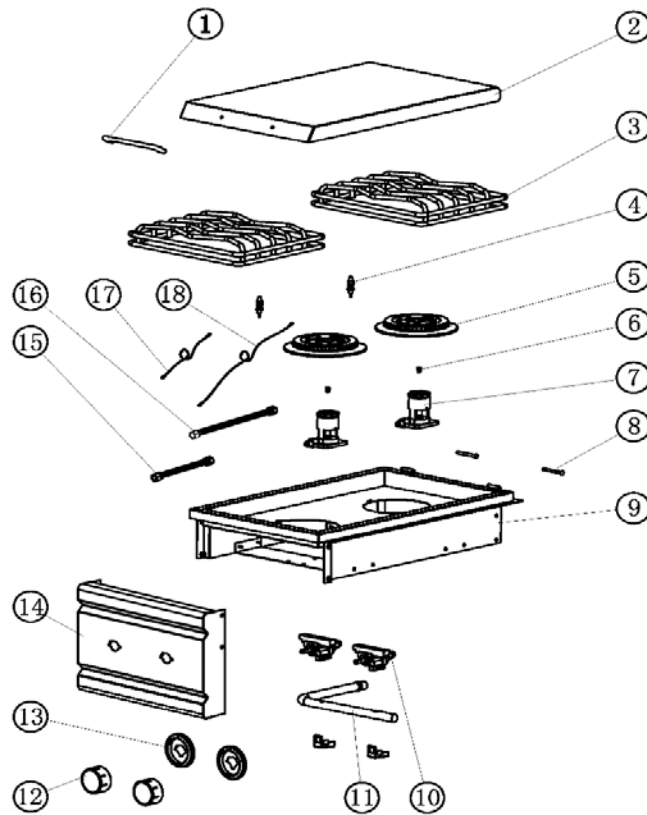

RDB1 - Parts List

| # | Item # | Description | QTY |
|----|----------|------------------------|-----|
| 1 | RSB1001 | Hood Handle | 1 |
| 2 | RDB1002 | Hood | 1 |
| 3 | RDB1003 | Top Grate | 2 |
| 4 | RSB1005 | Ignition Electrode | 2 |
| 5 | RSB1004 | Burner Assembly | 2 |
| 6 | RSB1007A | Orifice LP | 2 |
| | RSB1007B | Orifice NG | 2 |
| 7 | RSB1008 | Burner Base Assembly | 2 |
| 8 | RSB1009 | Hinge Pin | 2 |
| 9 | RDB1006 | Basin Assembly | 1 |
| 10 | RDB1010 | Valve | 2 |
| 11 | RDB1015 | Manifold Assembly | 1 |
| 12 | RON048 | Knob (Pre 2016) | 2 |
| | RON102 | Knob (2016) | 2 |
| 13 | RON049 | Knob Bezel (Pre 2016) | 2 |
| | RON103 | Knob Bezel (2016) | 2 |
| 14 | RDB1012 | Control Panel Assembly | 1 |
| 15 | RSB1011 | Flex Tube 200mm | 1 |
| 16 | RDB1016 | Flex Tube 325mm | 1 |
| 17 | RDB1017 | Ignition Wire 240mm | 1 |
| 18 | RDB1018 | Ignition Wire 420mm | 1 |