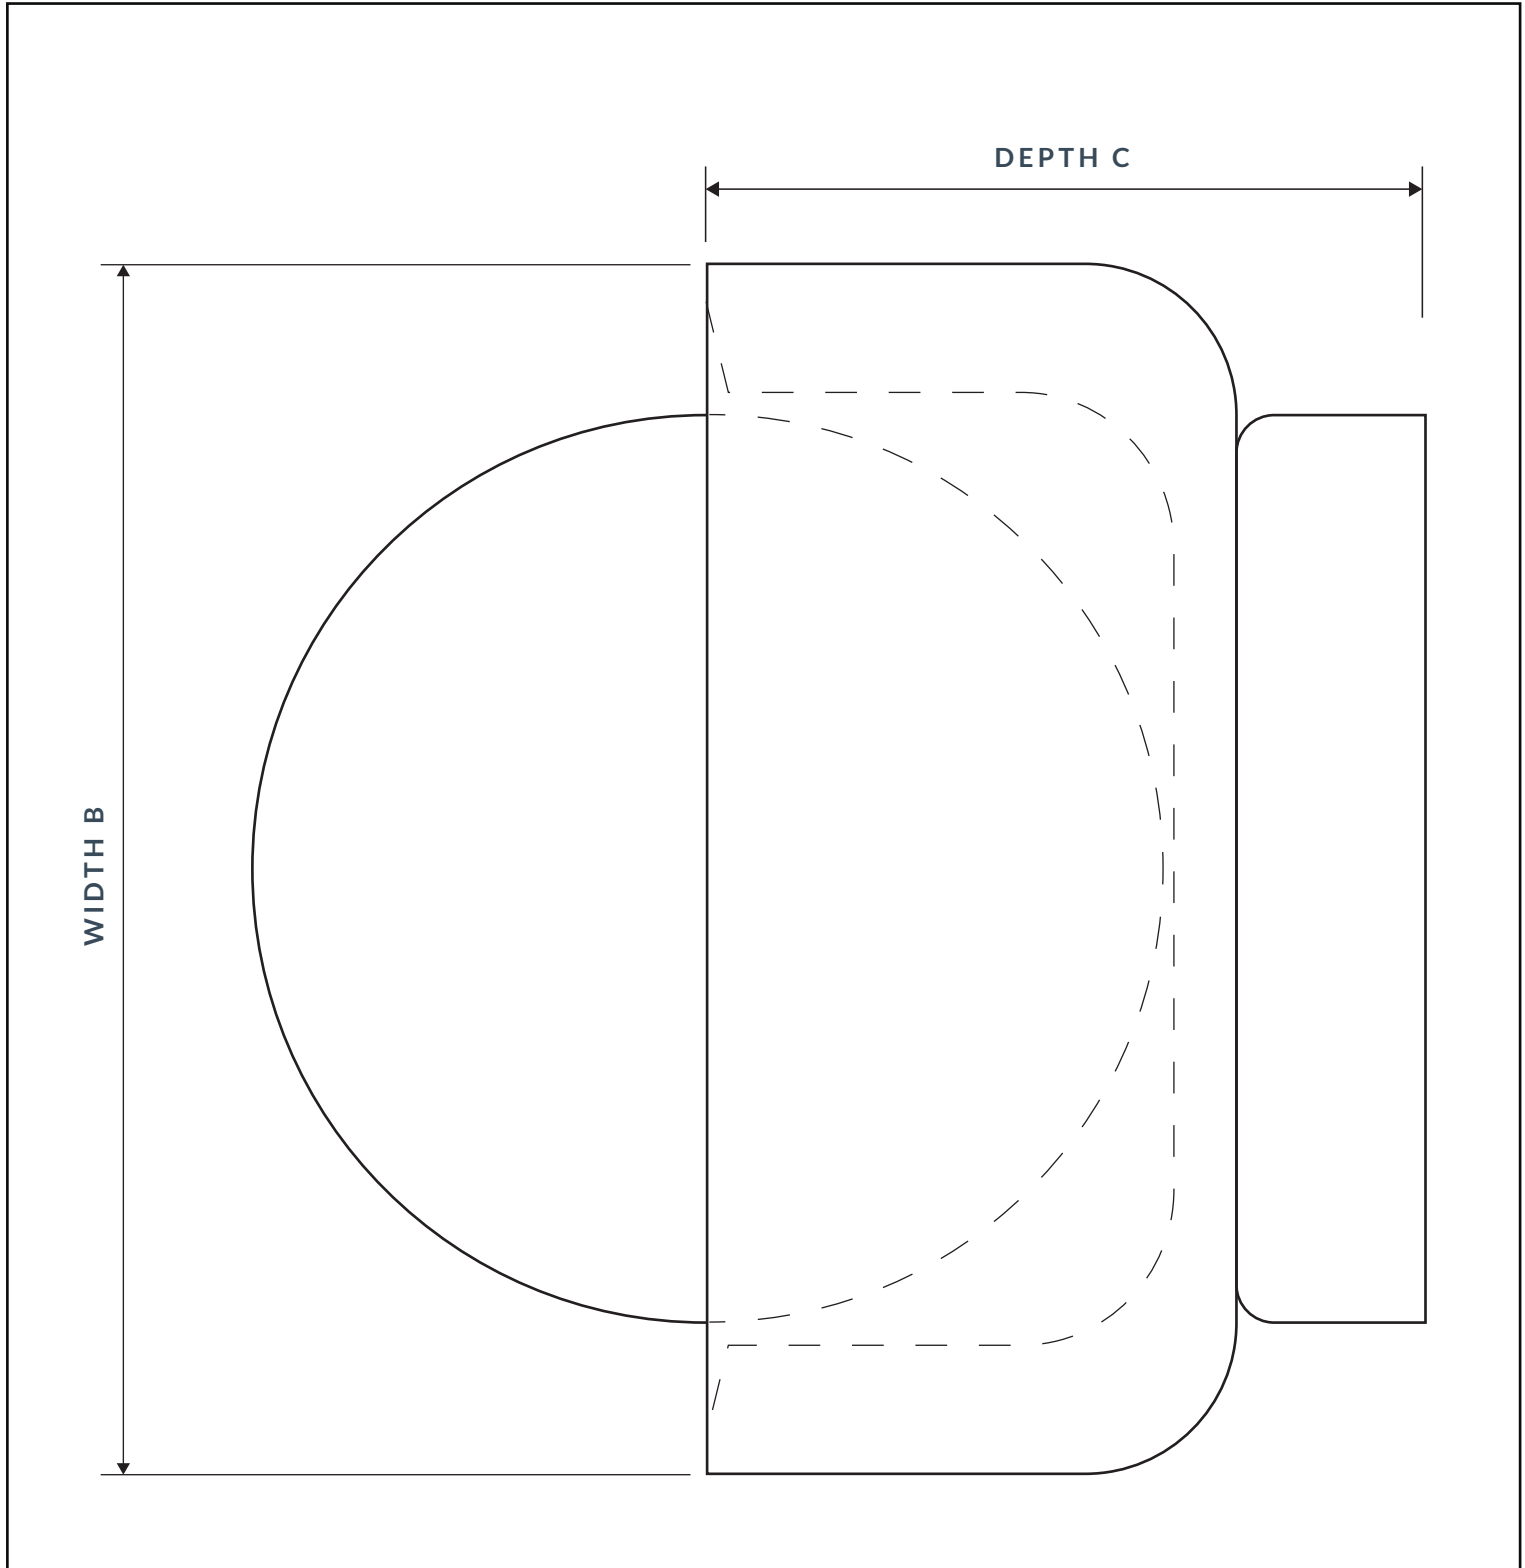

PRODUCT SPECIFICATION SHEET
PEARLA HARDWOOD FLUSH LIGHT

SKU: 613

SPECIFICATION

MAX WATTAGE	IP RATING	VOLTAGE	CLASS	BATHROOM	LOCATION
12W	IP20/44	240V	CE CLASS 1	ZONE 3	INTERIOR
HEIGHT A	WIDTH B	DEPTH C	DIMMABLE	LAMPHOLDER	SWITCHED
160MM	160MM	90-95MM	YES	G9	N/A