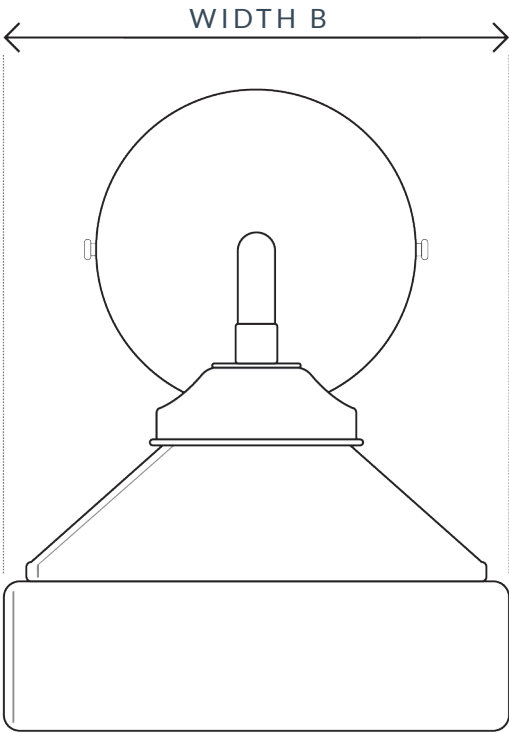

CAROUSEL WALL LIGHT

SKU: 612

SPECIFICATION

MAX WATTAGE	IP RATING	VOLTAGE	CLASS	BATHROOM	LOCATION
12W	IP20	240V	CE CLASS 1	ZONE 3	INTERIOR
HEIGHT A	WIDTH B	DEPTH C	DIMMABLE	LAMPHOLDER	CEILING ROSE
220MM	100MM	230MM	YES	E14	100MM