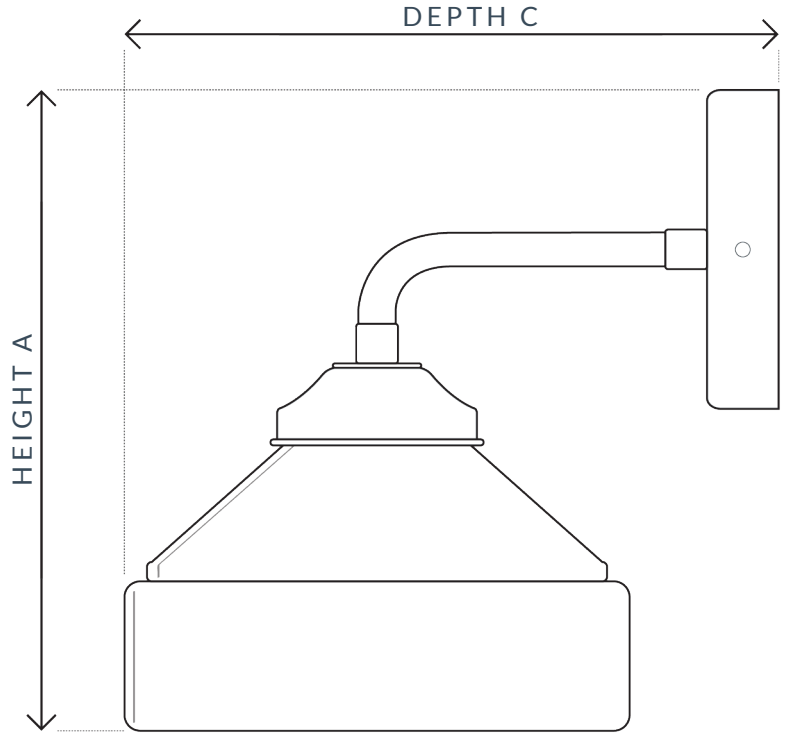

CAROUSEL WALL LIGHT

SKU: 612

SPECIFICATION

MAX WATTAGE	IP RATING	VOLTAGE	CLASS	BATHROOM	LOCATION
12W	IP20	240V	CE CLASS 1	ZONE 3	INTERIOR
HEIGHT A	WIDTH B	DEPTH C	DIMMABLE	LAMPHOLDER	CEILING ROSE
220MM	100MM	230MM	YES	E14	100MM