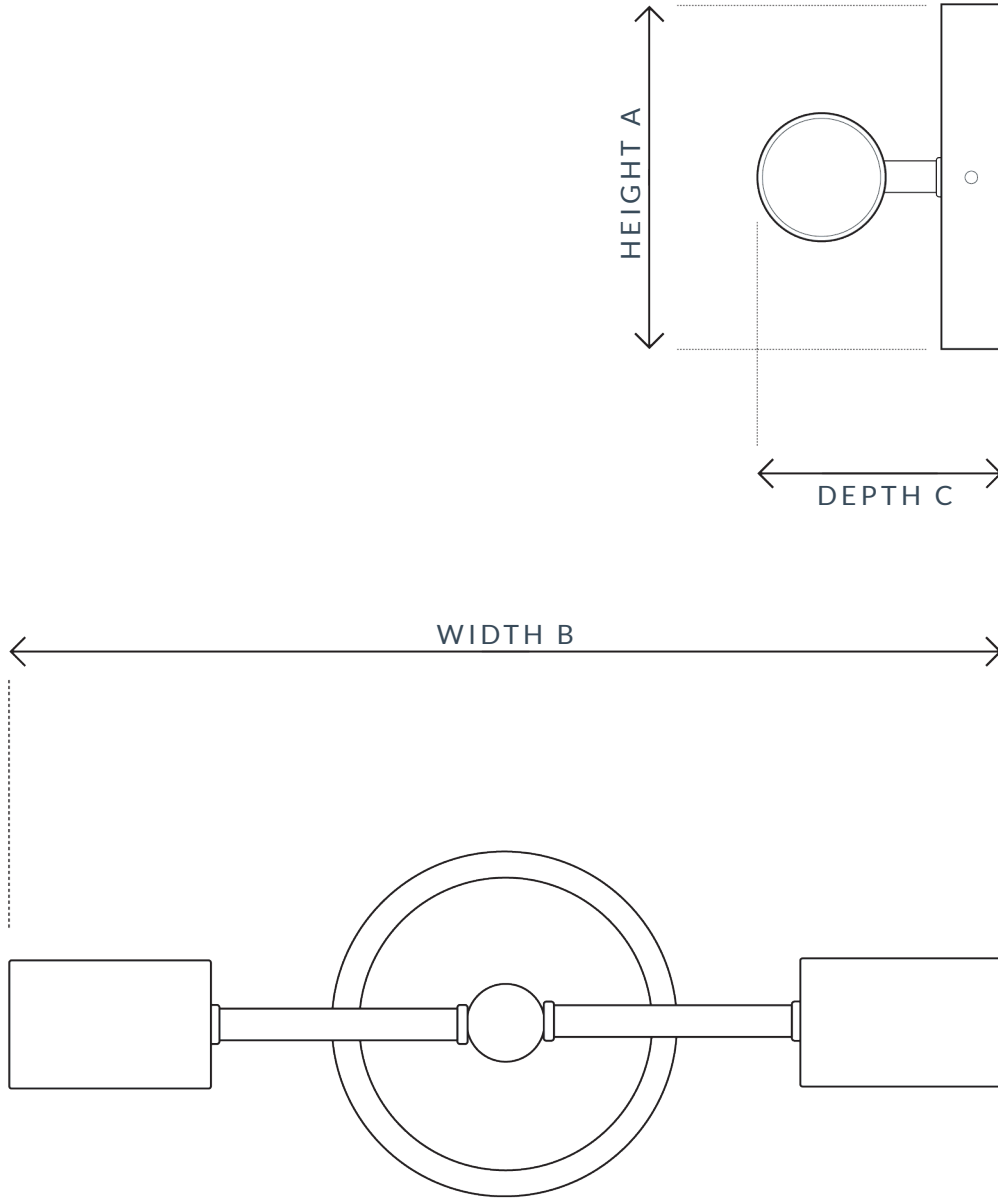

PRODUCT SPECIFICATION SHEET
KHALA DOUBLE ARM WALL LIGHT

SKU: 608

SPECIFICATION

MAX WATTAGE	IP RATING	VOLTAGE	CLASS	BATHROOM	LOCATION
12W	IP20	240V	CE CLASS 1	ZONE 3	INTERIOR
HEIGHT A	WIDTH B	DEPTH C	DIMMABLE	LAMPHOLDER	CEILING ROSE
120MM	330MM	100MM	YES	E27 / E26	120MM