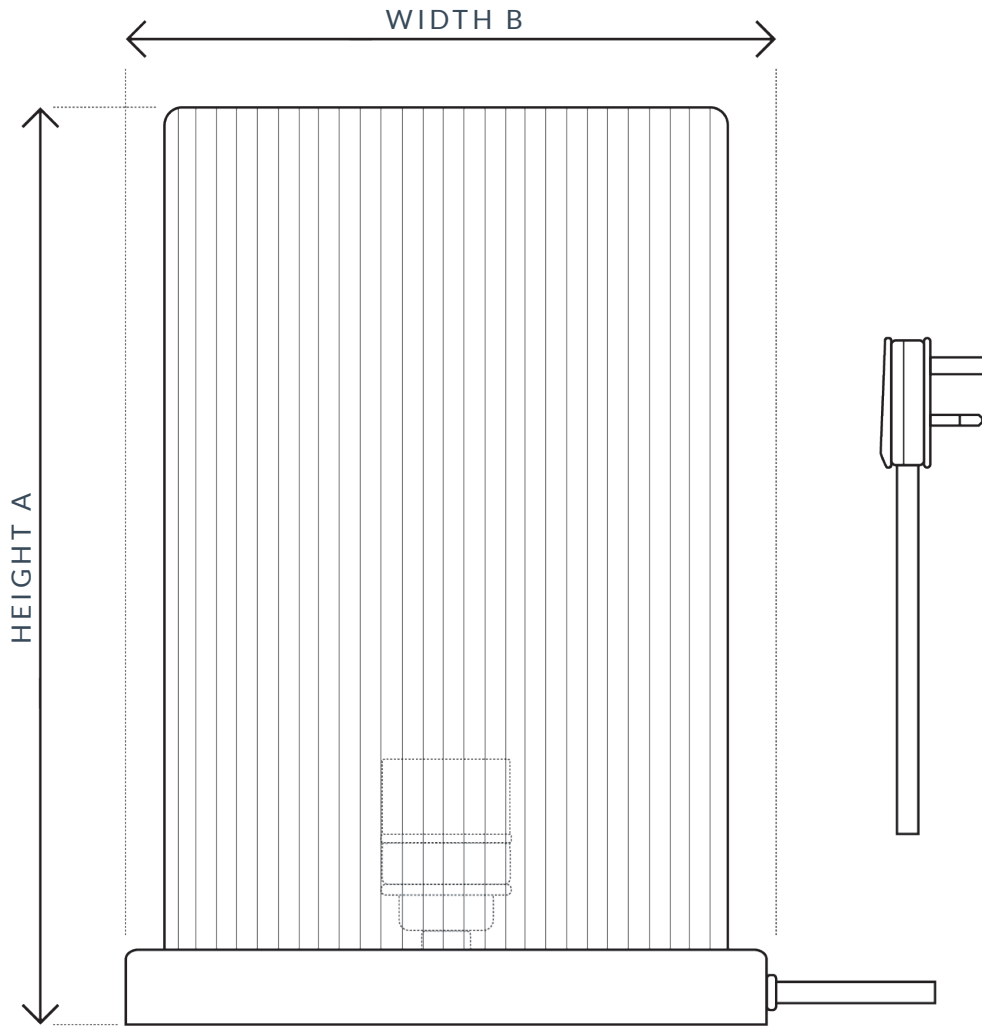

RIAN FLUTTED TABLE LAMP

SKU: 607

SPECIFICATION

MAX WATTAGE	IP RATING	VOLTAGE	CLASS	BATHROOM	LOCATION
12W	IP20	240V	CE CLASS 1	N/A	INTERIOR
HEIGHT A	WIDTH B	CORD LENGTH	DIMMABLE	LAMPHOLDER	PLUG & SWITCH
265MM	180MM	2.5 METER	NO	E27 / E26	YES