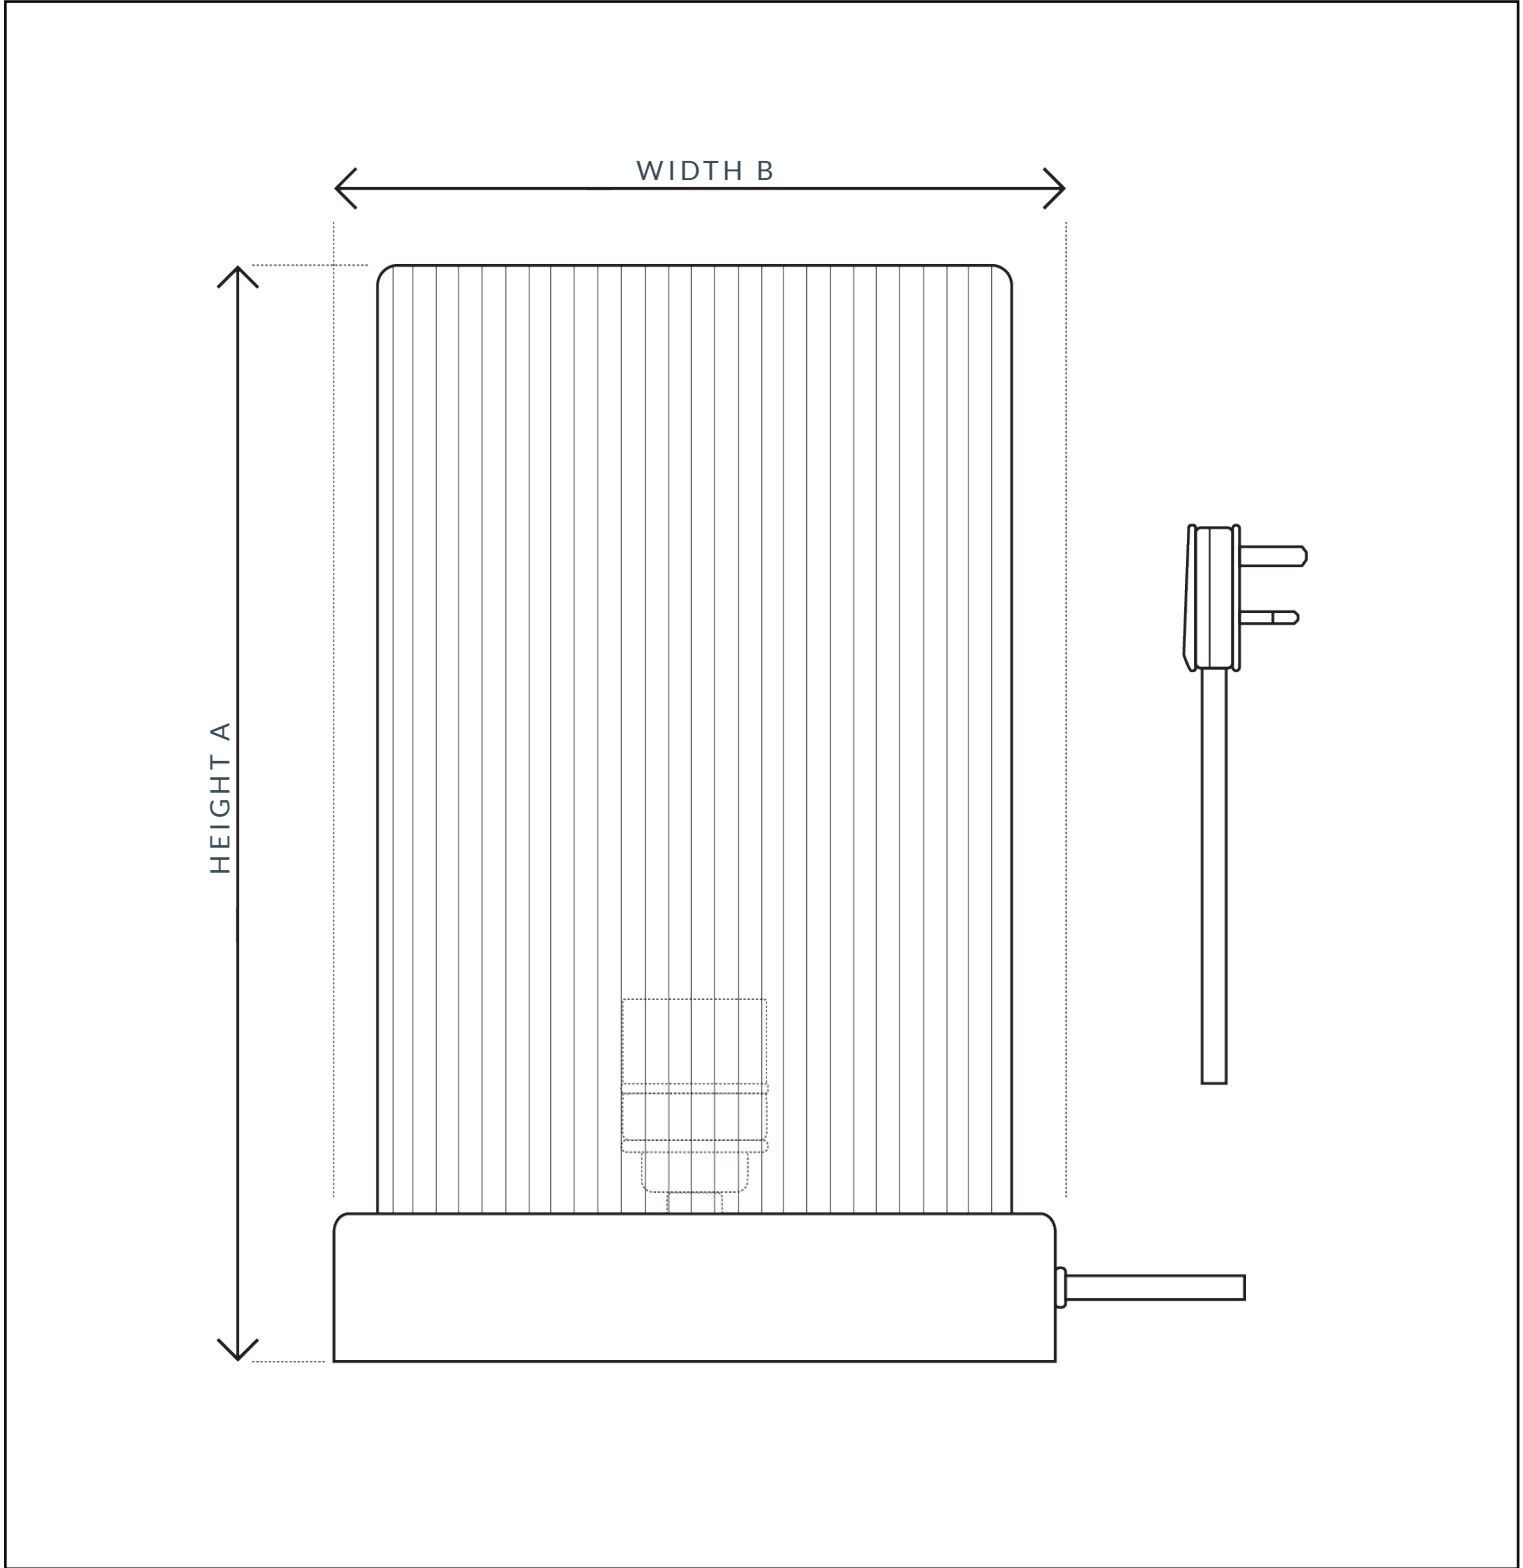

PRODUCT SPECIFICATION SHEET
RIAN FLUTTED CORK TABLE LAMP

SKU:

SPECIFICATION

MAX WATTAGE	IP RATING	VOLTAGE	CLASS	BATHROOM	LOCATION
12W	IP20	240V	CE CLASS 1	N/A	INTERIOR
HEIGHT A	WIDTH B	CORD LEGNTH	DIMMABLE	LAMPHOLDER	PLUG & SWITCH
285MM	180MM	2.5 METER	NO	E27 / E26	YES