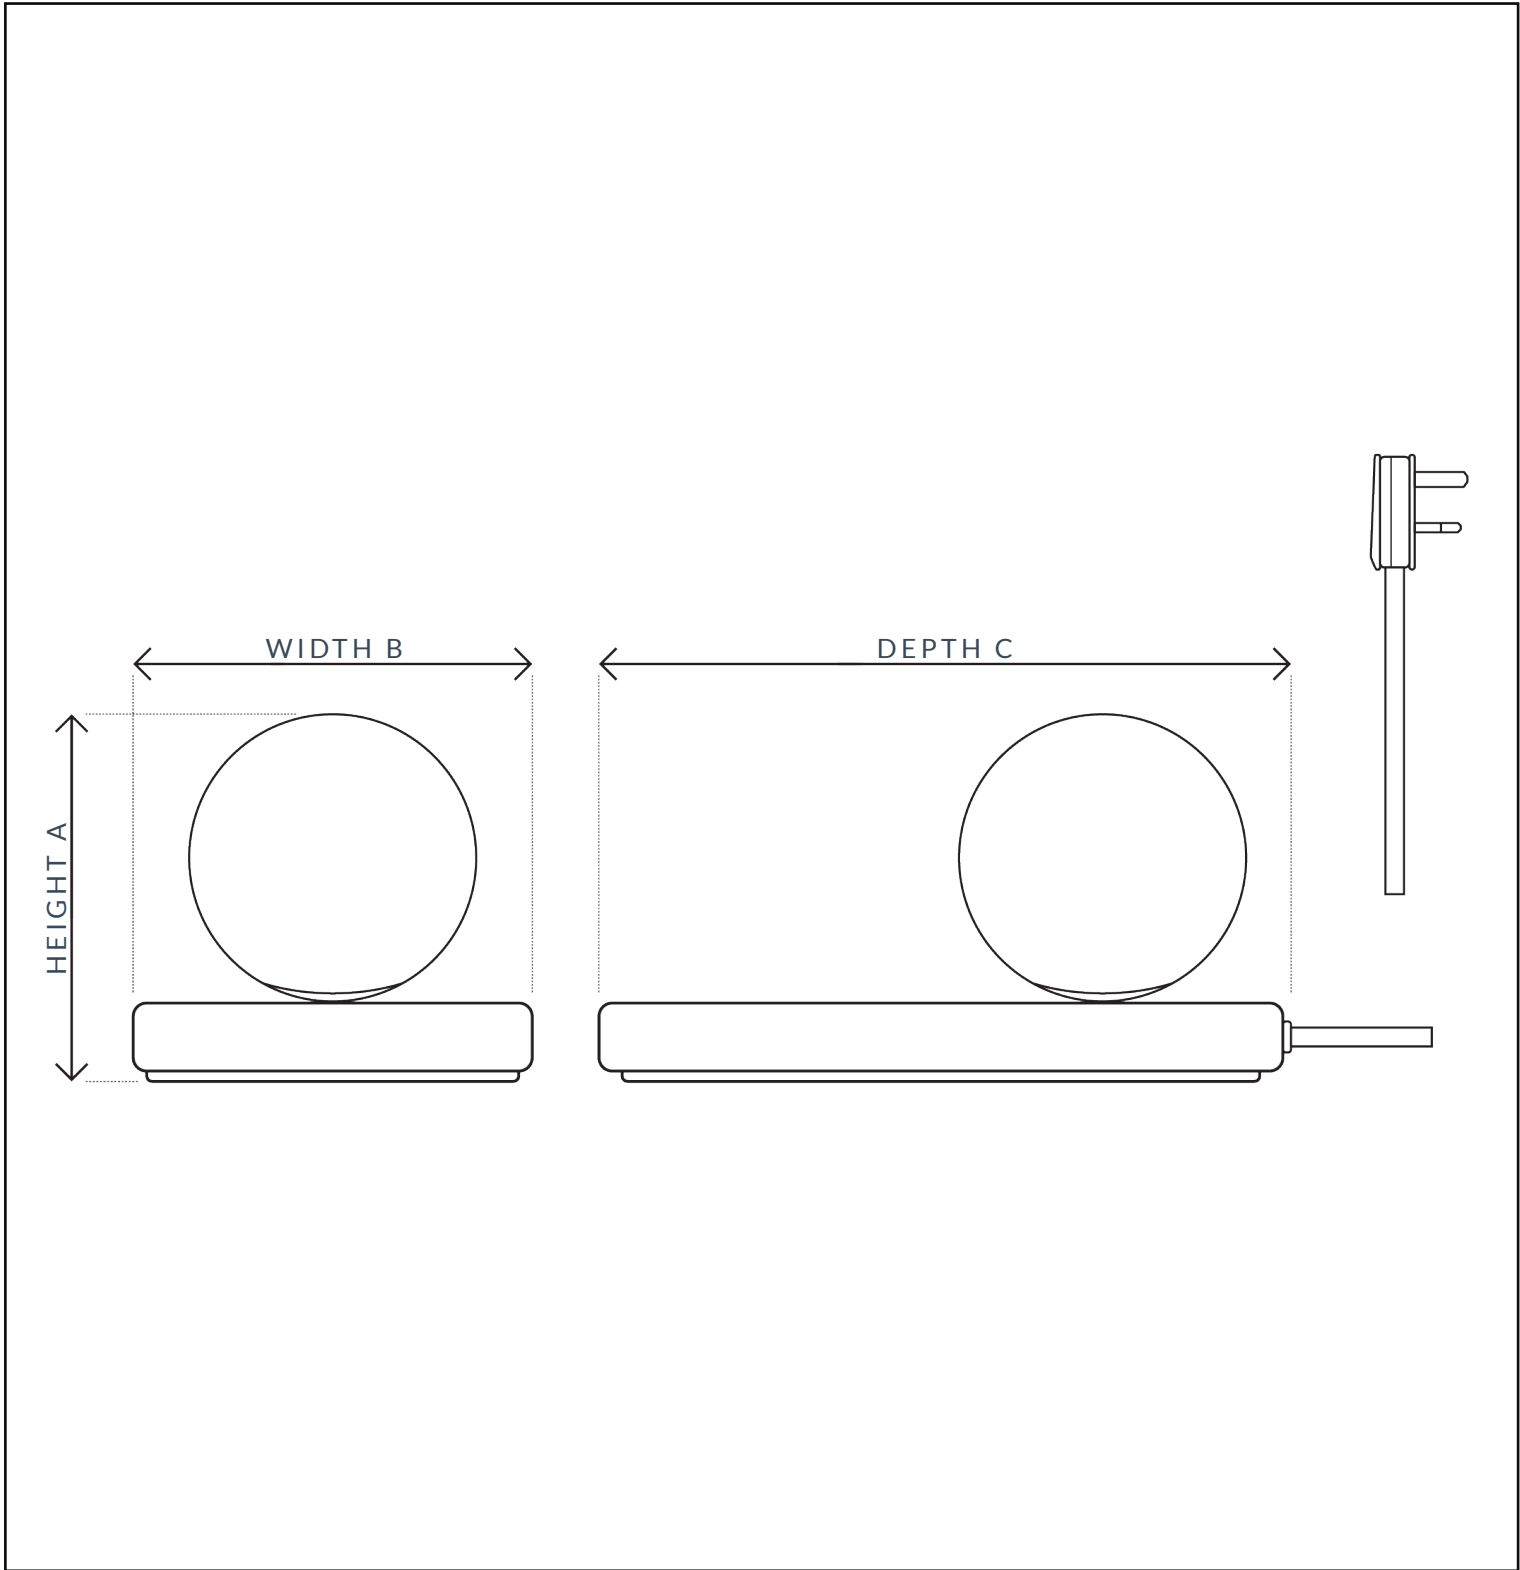

ROWAN SHORT TABLE LAMP

SKU: 606

SPECIFICATION

MAX WATTAGE	IP RATING	VOLTAGE	CLASS	BATHROOM	LOCATION
12W	IP20	240V	CE CLASS 1	N/A	INTERIOR
HEIGHT A	WIDTH B	DEPTH C	DIMMABLE	LAMPHOLDER	PLUG & SWITCH
160MM	150 MM	290 METER	NO	G9	YES