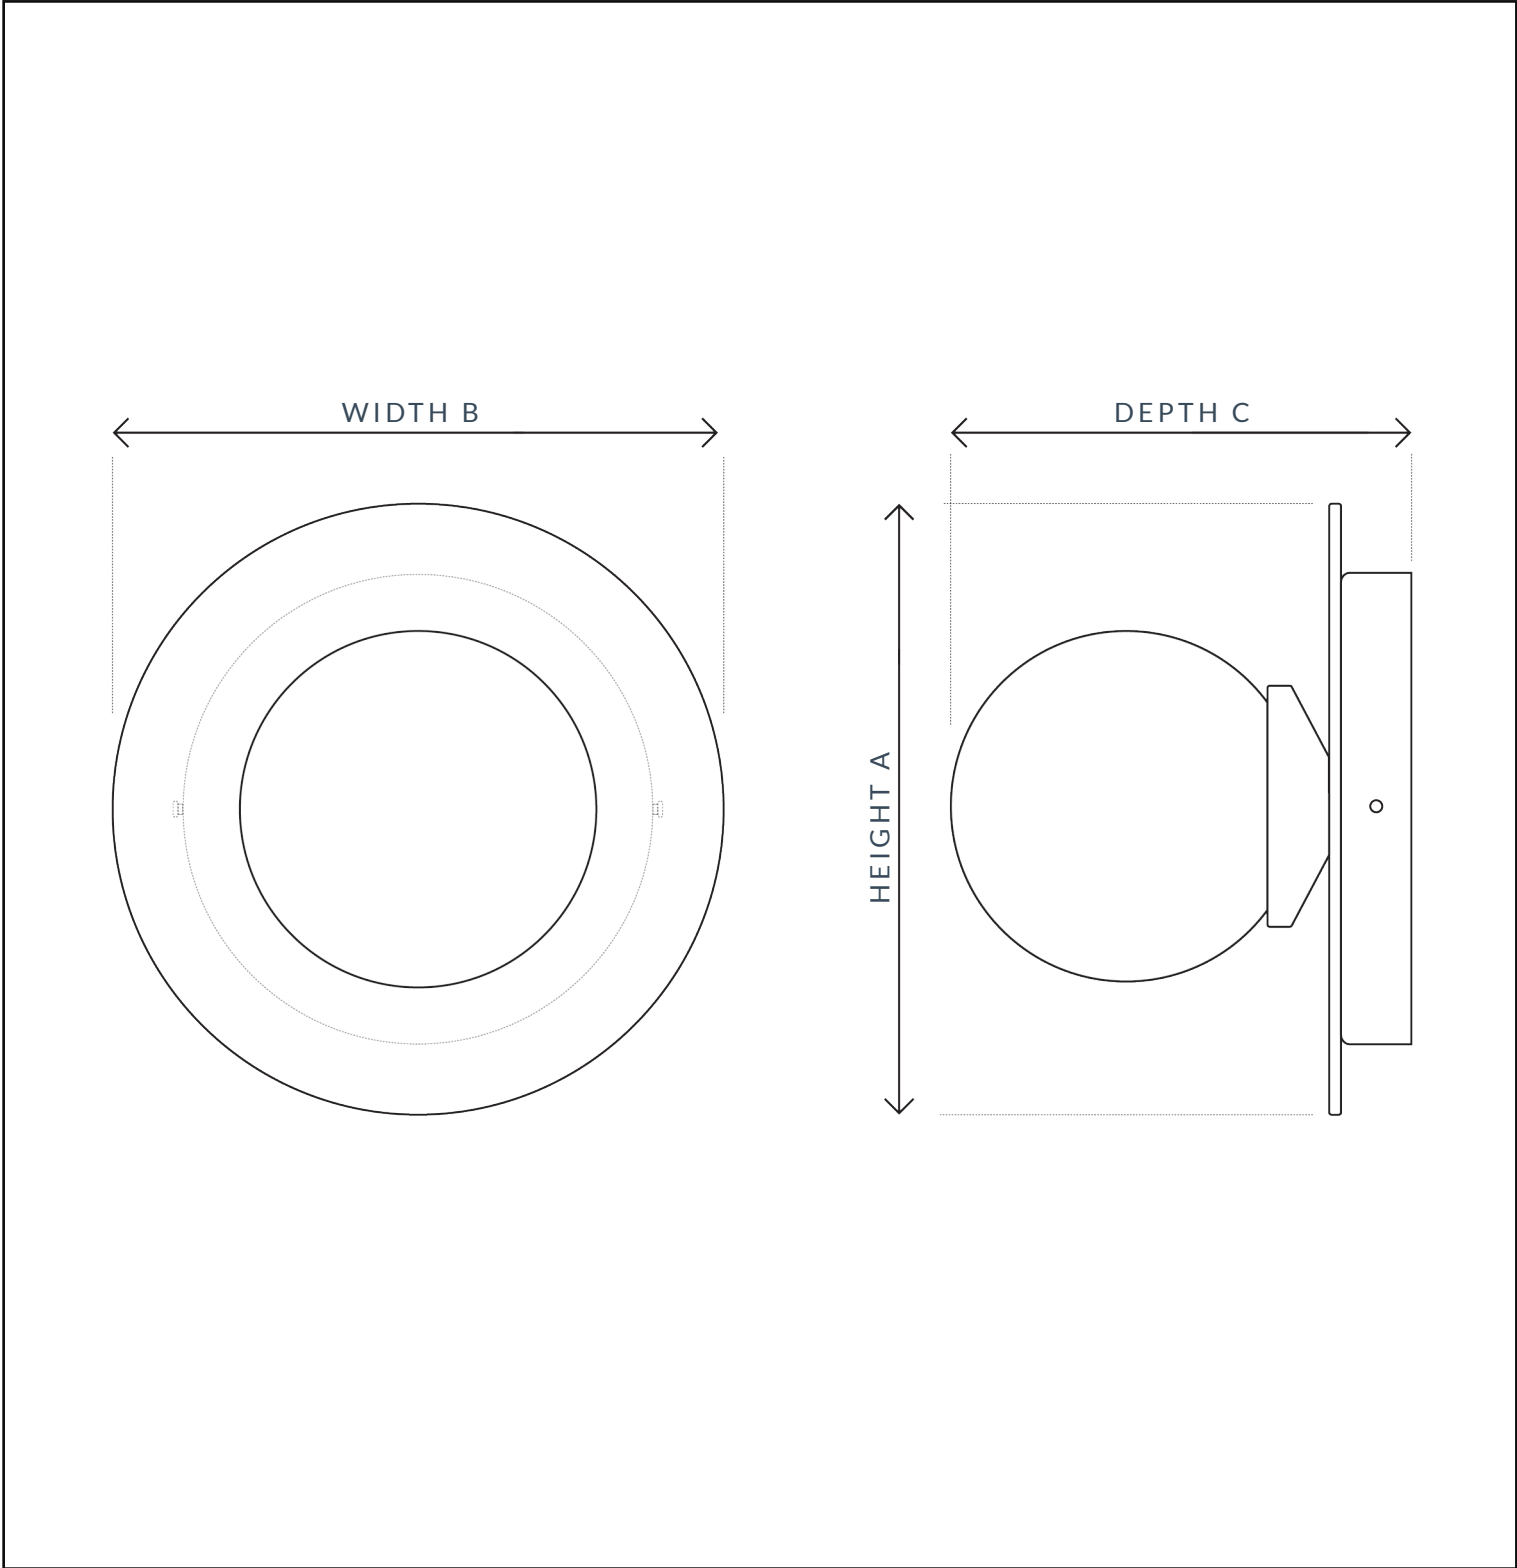

PRODUCT SPECIFICATION SHEET
 RECYCLED PLASTICS 'MARBLED'; WALL LIGHT

SKU: 602

SPECIFICATION

MAX WATTAGE	IP RATING	VOLTAGE	CLASS	BATHROOM	LOCATION
12W	IP20	240V	CE CLASS 1	ZONE 3	INTERIOR
HEIGHT A	WIDTH B	DEPTH C	DIMMABLE	LAMPHOLDER	CEILING ROSE
200MM	200MM	160MM	YES	G9	160MM