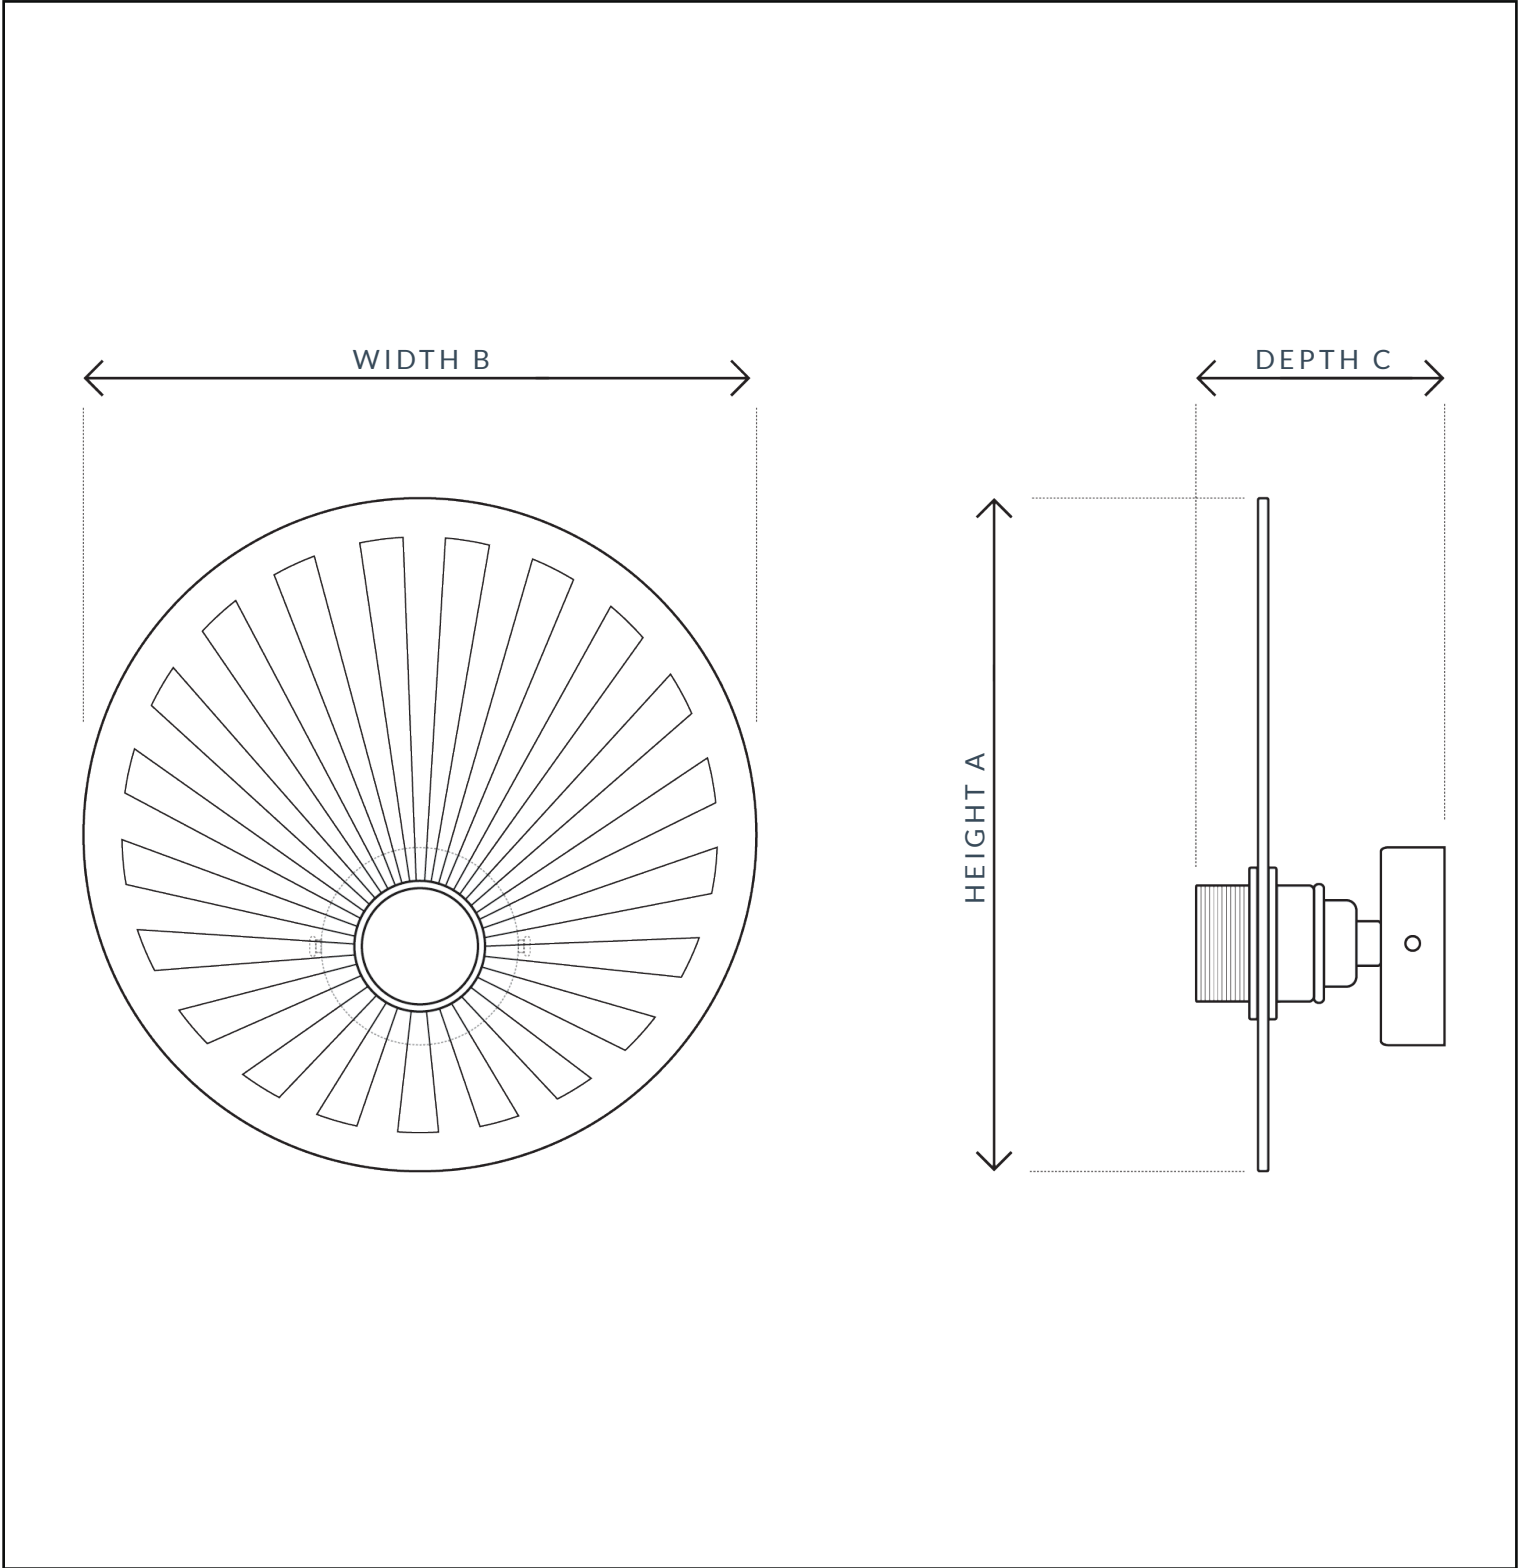

PRODUCT SPECIFICATION SHEET
SUNBURST ARC WALL LIGHT

SKU: 601

SPECIFICATION

MAX WATTAGE	IP RATING	VOLTAGE	CLASS	BATHROOM	LOCATION
12W	IP20	240V	CE CLASS 1	ZONE 3	INTERIOR
HEIGHT A	WIDTH B	DEPTH C	DIMMABLE	LAMPHOLDER	CEILING ROSE
300MM	300MM	85MM	YES	E27 / E26	85MM