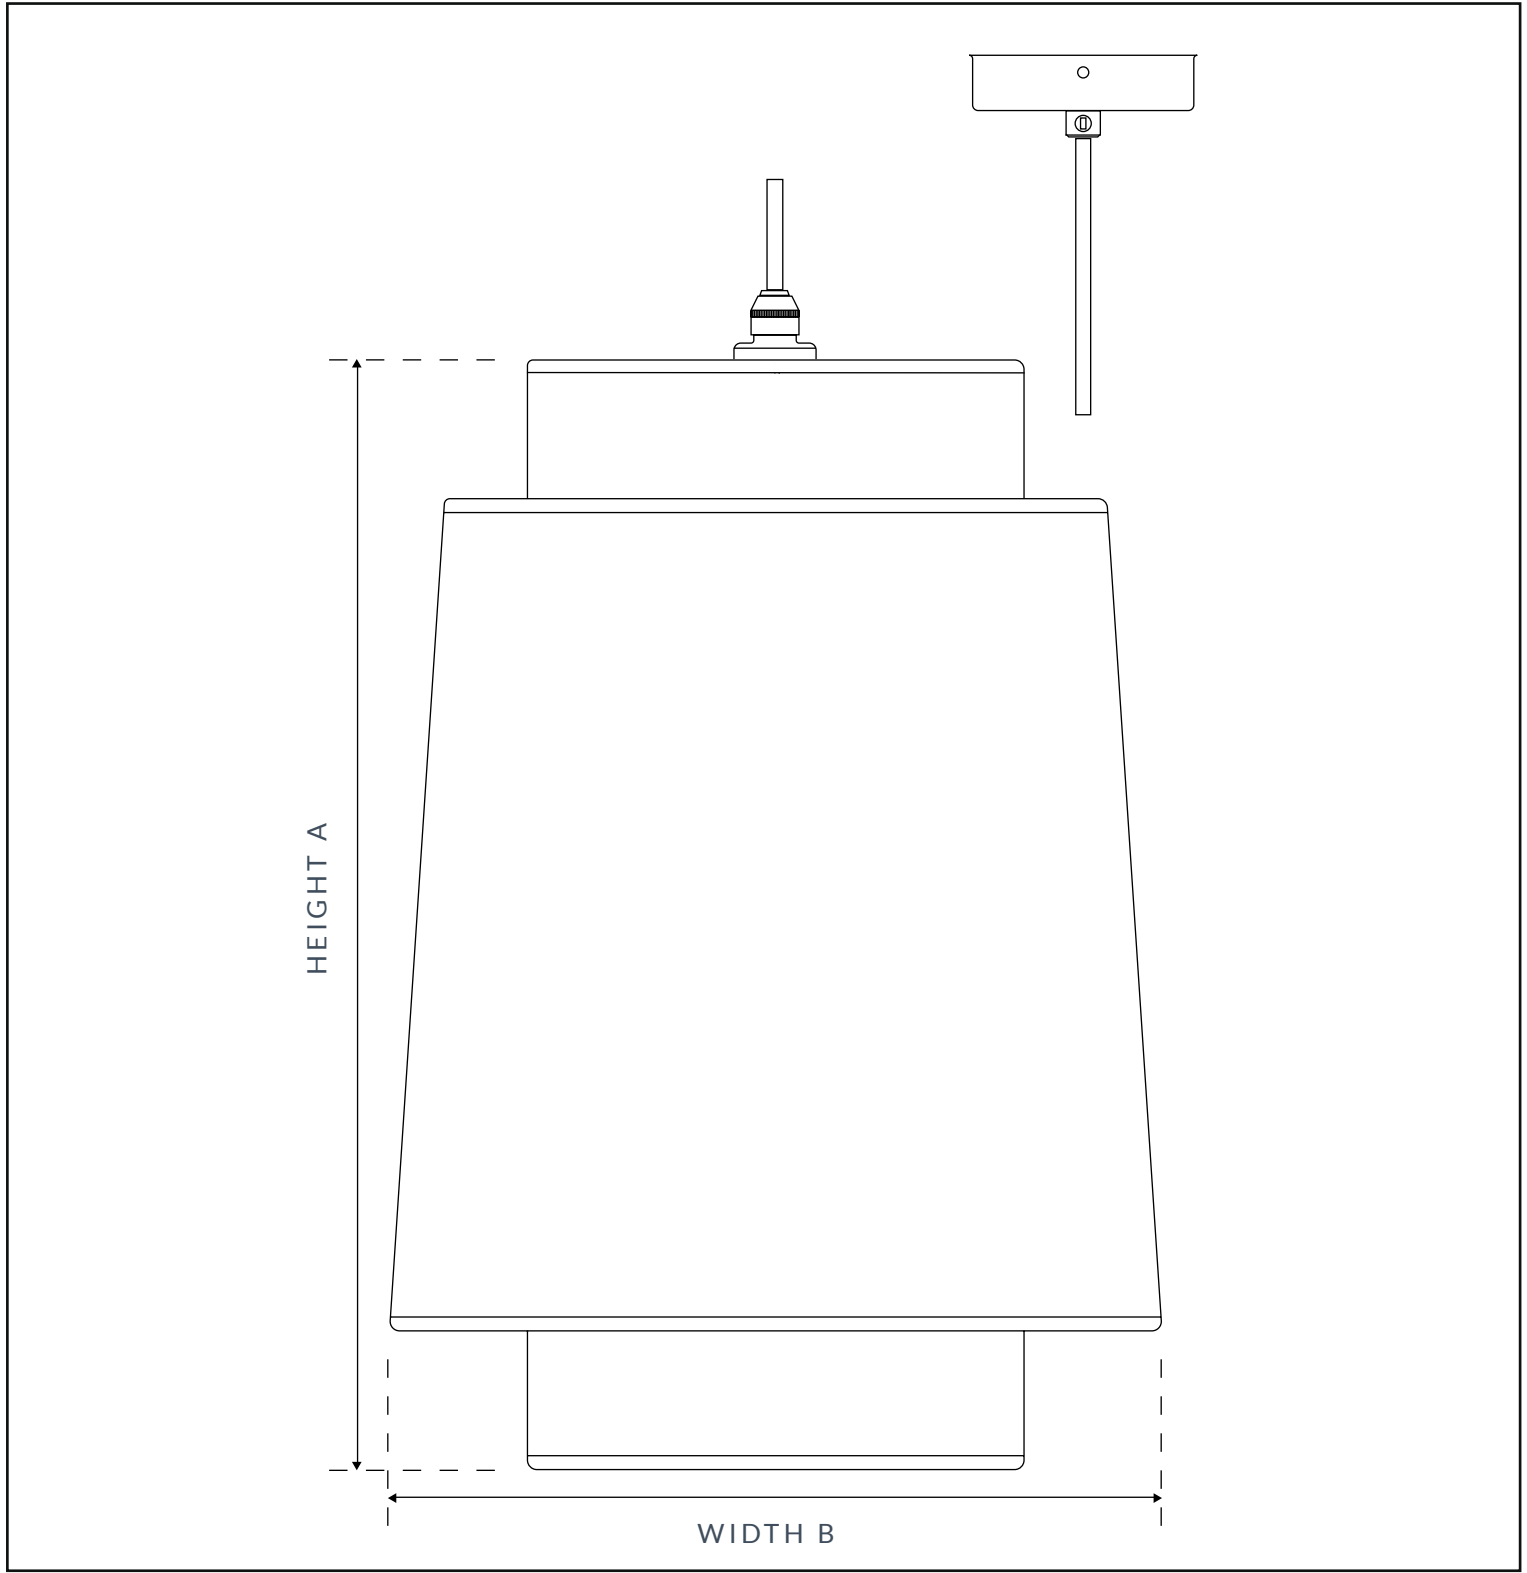

CIARA PENDANT LIGHT

SKU: 527

SPECIFICATION

| MAX WATTAGE | IP RATING | VOLTAGE | CLASS | BATHROOM | LOCATION |
|-------------|-----------|-------------|-----------|------------|--------------|
| 12W | IP20 | 240V | CE CLASS1 | ZONE3 | INTERIOR |
| HEIGHT A | WIDTH B | CORD LENGTH | DIMMABLE | LAMPHOLDER | CEILING ROSE |
| 400MM | 280MM | 100MM | YES | E27/26 | 85MM |