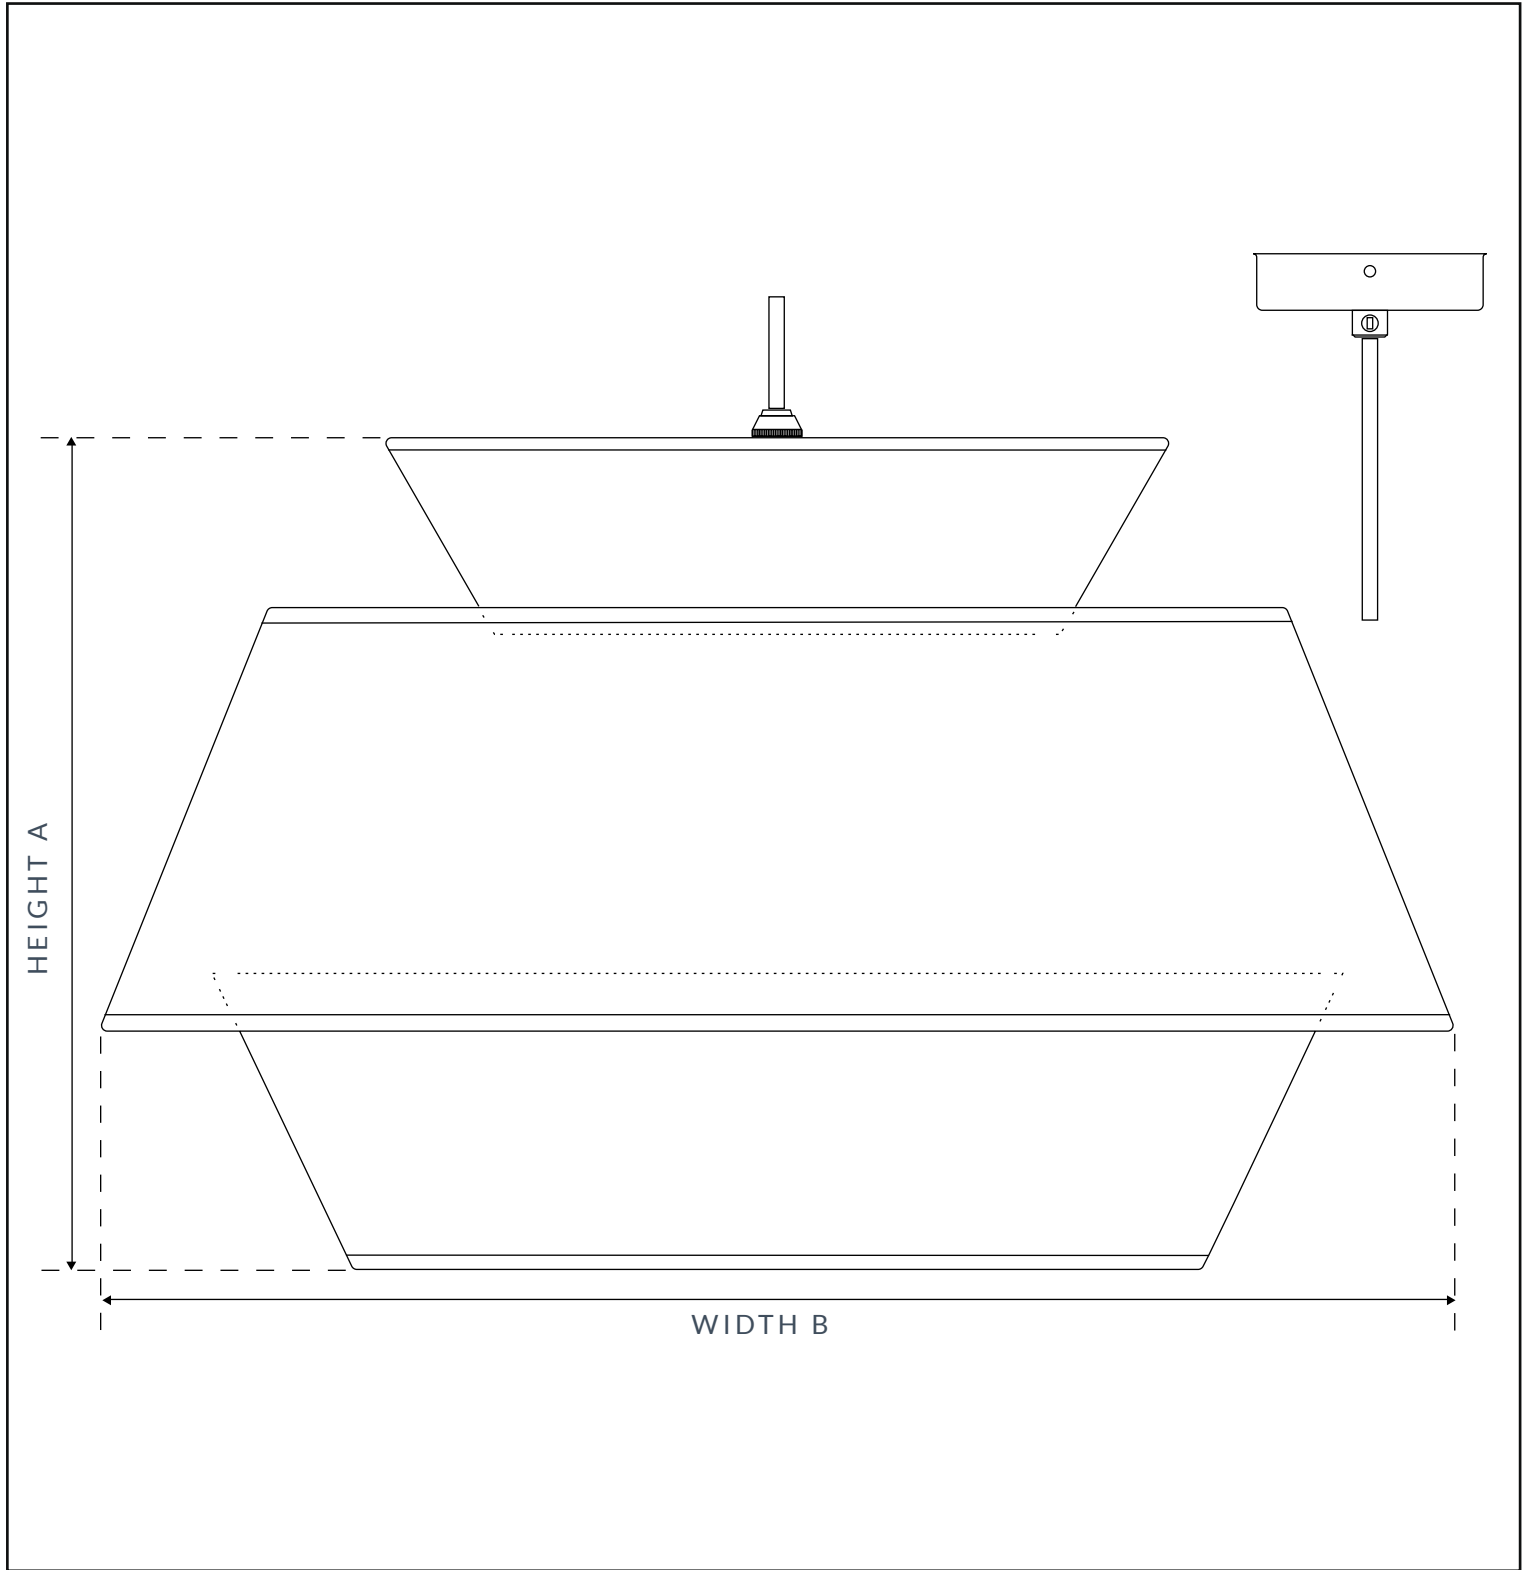

ASHFORD PENADANT LIGHT

SKU: 526

SPECIFICATION

MAX WATTAGE	IP RATING	VOLTAGE	CLASS	BATHROOM	LOCATION
12W	IP20	240V	CE CLASS1	ZONE3	INTERIOR
HEIGHT A	WIDTH B	CORD LENGTH	DIMMABLE	LAMPHOLDER	CEILING ROSE
290MM	480MM	100MM	YES	E27/26	85MM